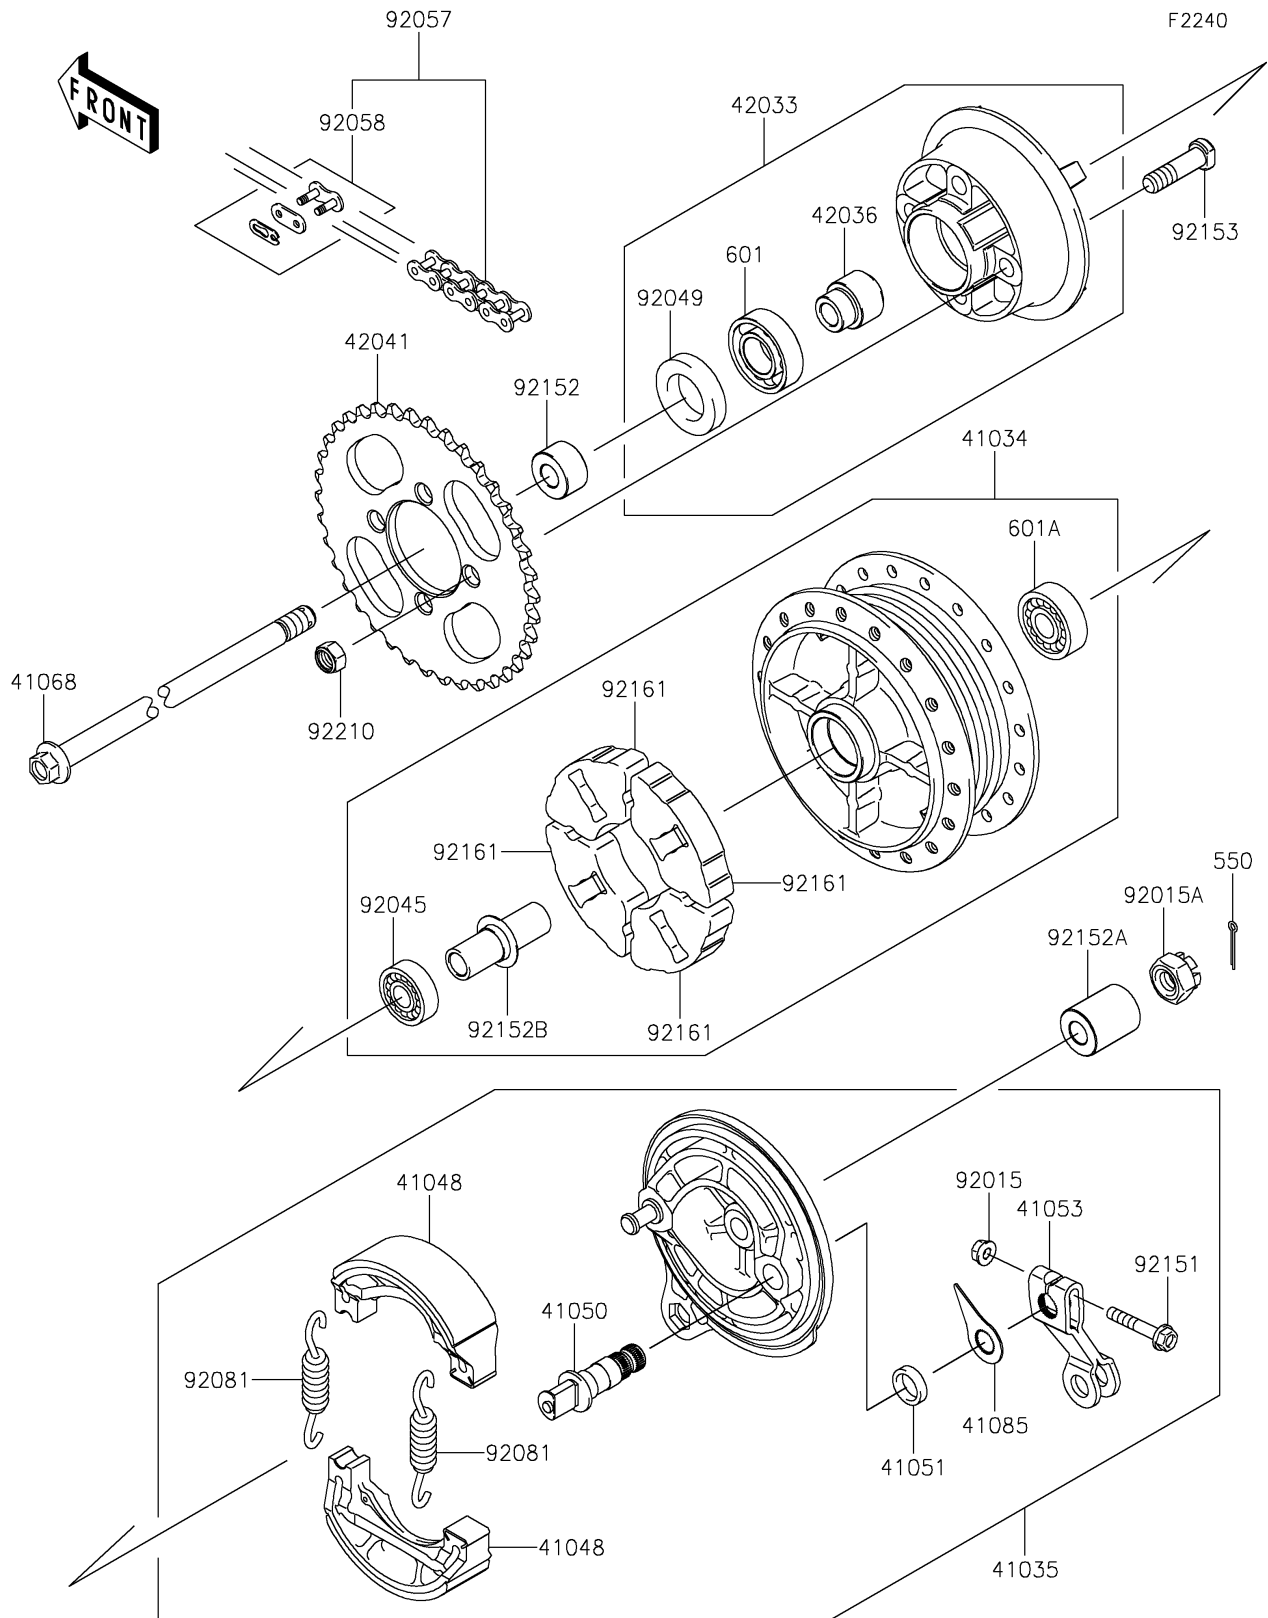

2021 KLX® 110R L PARTS DIAGRAM

Rear Hub

2021 KLX®110R L PARTS LIST

Rear Hub

ITEM NAME	PART NUMBER	QUANTITY
DRUM-ASSY,REAR BRAKE (Ref # 41034)	41034-0010	1
PANEL-ASSY-BRAKE,RR (Ref # 41035)	41035-0084	1
SHOE-BRAKE (Ref # 41048)	41048-1141	1
CAM-BRAKE (Ref # 41050)	41050-1082	1
SEAL,BRAKE CAM (Ref # 41051)	41051-001	1
LEVER-BRAKE CAM (Ref # 41053)	41053-0021	1
AXLE,RR (Ref # 41068)	41068-0016	1
INDICATOR (Ref # 41085)	41085-1085	1
COUPLING-ASSY,RR HUB (Ref # 42033)	42033-1223	1
SLEEVE,RR HUB COUPLING,L=29 (Ref # 42036)	42036-1292	1
SPROCKET-HUB,38T (Ref # 42041)	42041-0082	1
PIN-COTTER,2.5X30 (Ref # 550)	550S2530	1
BEARING-BALL,#6004UG (Ref # 601)	601B6004UG	1
BEARING-BALL,#6301UG (Ref # 601A)	601B6301UG	1
NUT,FLANGED,6MM (Ref # 92015)	92015-1367	1
NUT,CASTLE,12MM (Ref # 92015A)	92015-1870	1
BEARING-BALL,6201ZC3/5C (Ref # 92045)	92045-1308	1
SEAL-OIL,SC26X42X8 (Ref # 92049)	92049-1490	1
CHAIN,DRIVE,DID420DXX90L (Ref # 92057)	92057-0183	1
JOINT-CHAIN,DRIVE (Ref # 92058)	92058-0006	1
SPRING,BRAKE SHOE (Ref # 92081)	92081-1766	1
BOLT,FLANGED,6X34 (Ref # 92151)	92151-1209	1
COLLAR,RR AXLE,LH,L=14.8 (Ref # 92152)	92152-1405	1
COLLAR,RR AXLE,RH,L=32 (Ref # 92152A)	92152-1406	1
COLLAR,REAR BRAKE DRUM,L=58 (Ref # 92152B)	92152-1409	1
BOLT,10X36 (Ref # 92153)	92153-1120	1
DAMPER,RR HUB SHOCK (Ref # 92161)	92161-0084	1
NUT,LOCK,10MM (Ref # 92210)	92210-1351	1