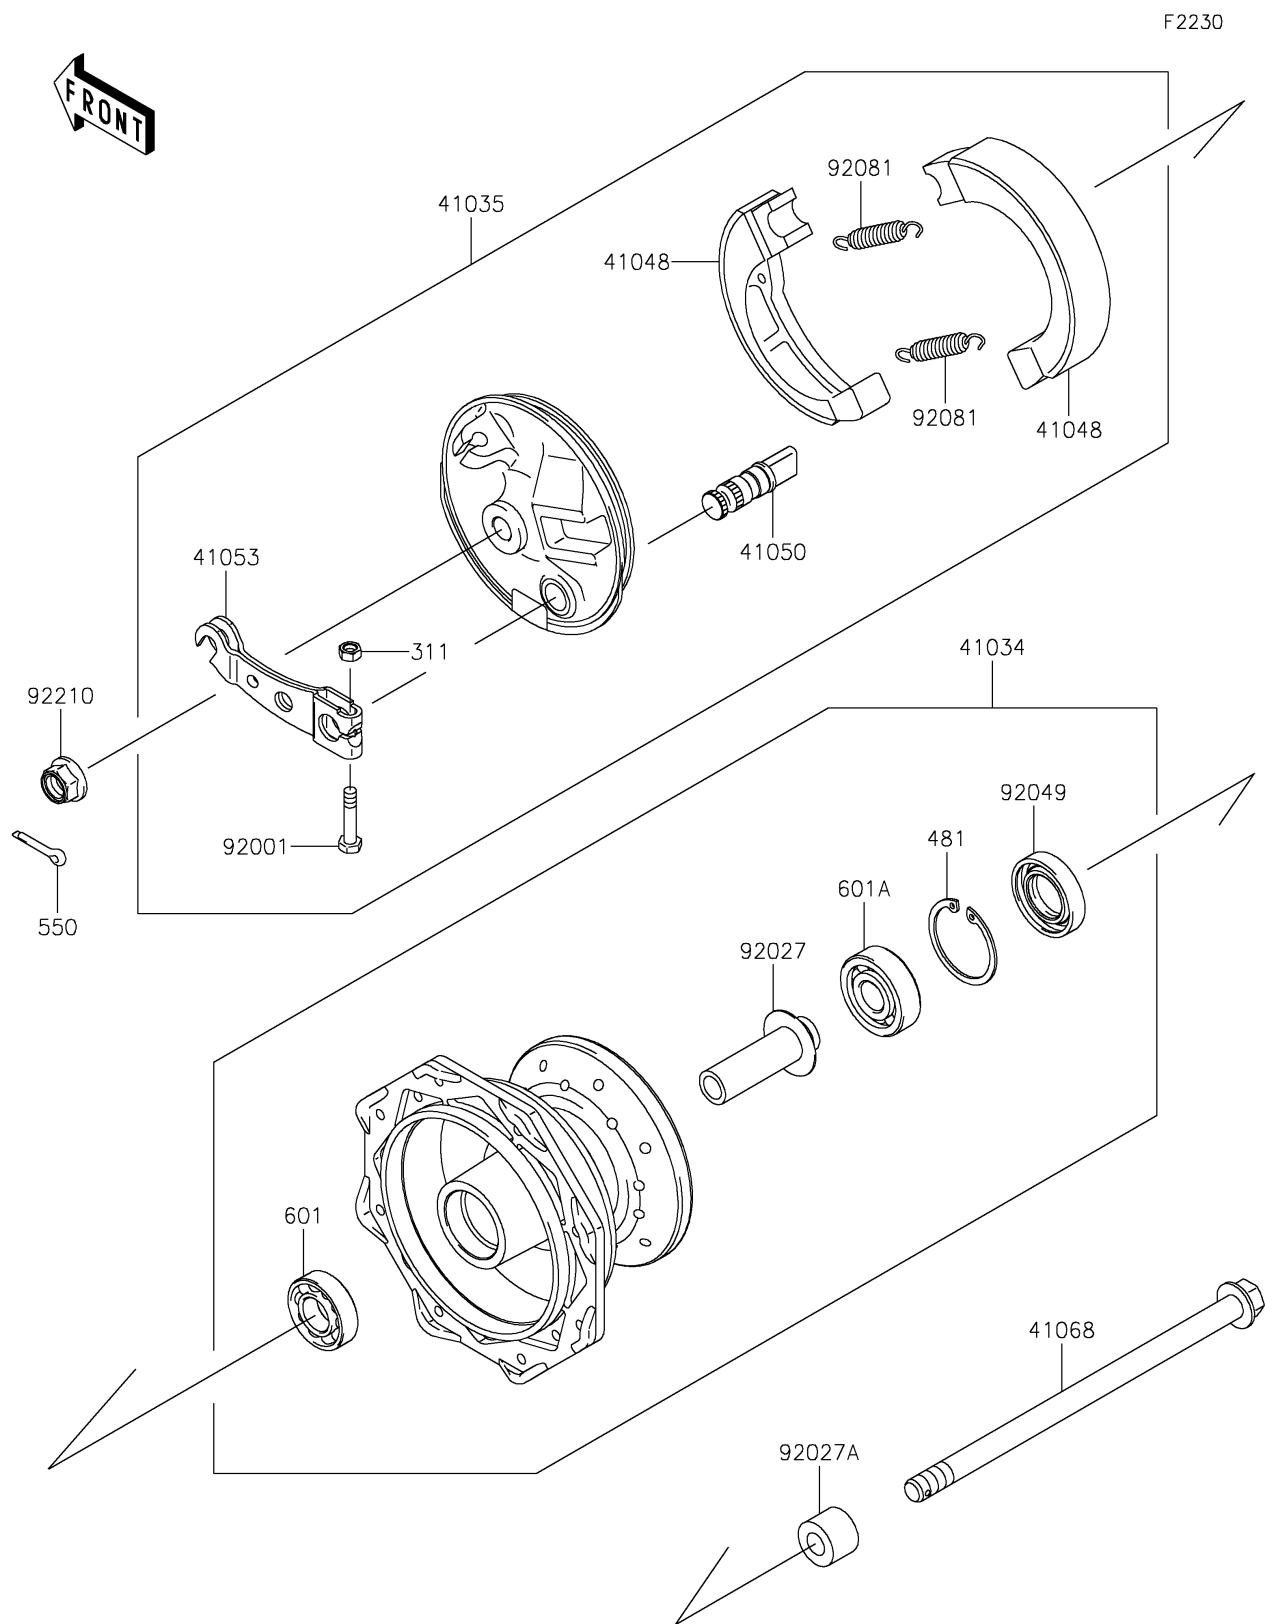

2021 KLX®110R L PARTS DIAGRAM

Front Hub

2021 KLX®110R L PARTS LIST

Front Hub

ITEM NAME	PART NUMBER	QUANTITY
NUT-HEX (Ref # 311)	311BA0500	1
DRUM-ASSY,FRONT BRAKE (Ref # 41034)	41034-1343	1
PANEL-ASSY-BRAKE,FR (Ref # 41035)	41035-1543	1
SHOE-BRAKE (Ref # 41048)	41048-1083	1
CAM-BRAKE (Ref # 41050)	41050-1031	1
LEVER-BRAKE CAM,FR (Ref # 41053)	41053-1027	1
AXLE,FR (Ref # 41068)	41068-0015	1
CIRCLIP-TYPE-C,35MM (Ref # 481)	481J3500	1
PIN-COTTER,2.5X20 (Ref # 550)	550S2520	1
BEARING-BALL,#6200UUC3 (Ref # 601)	601B6200UU	1
BEARING-BALL,#6300UUC3 (Ref # 601A)	601B6300UU	1
BOLT,5X25 (Ref # 92001)	92001-1695	1
COLLAR,FRONT DRUM,L=54 (Ref # 92027)	92027-1470	1
COLLAR,FRONT AXLE,L=14.5 (Ref # 92027A)	92027-1472	1
SEAL-OIL,DD20X35X7 (Ref # 92049)	92049-0052	1
SPRING,BRAKE SHOE (Ref # 92081)	92081-1564	1
NUT,LOCK,FLANGED,10MM (Ref # 92210)	92210-0276	1