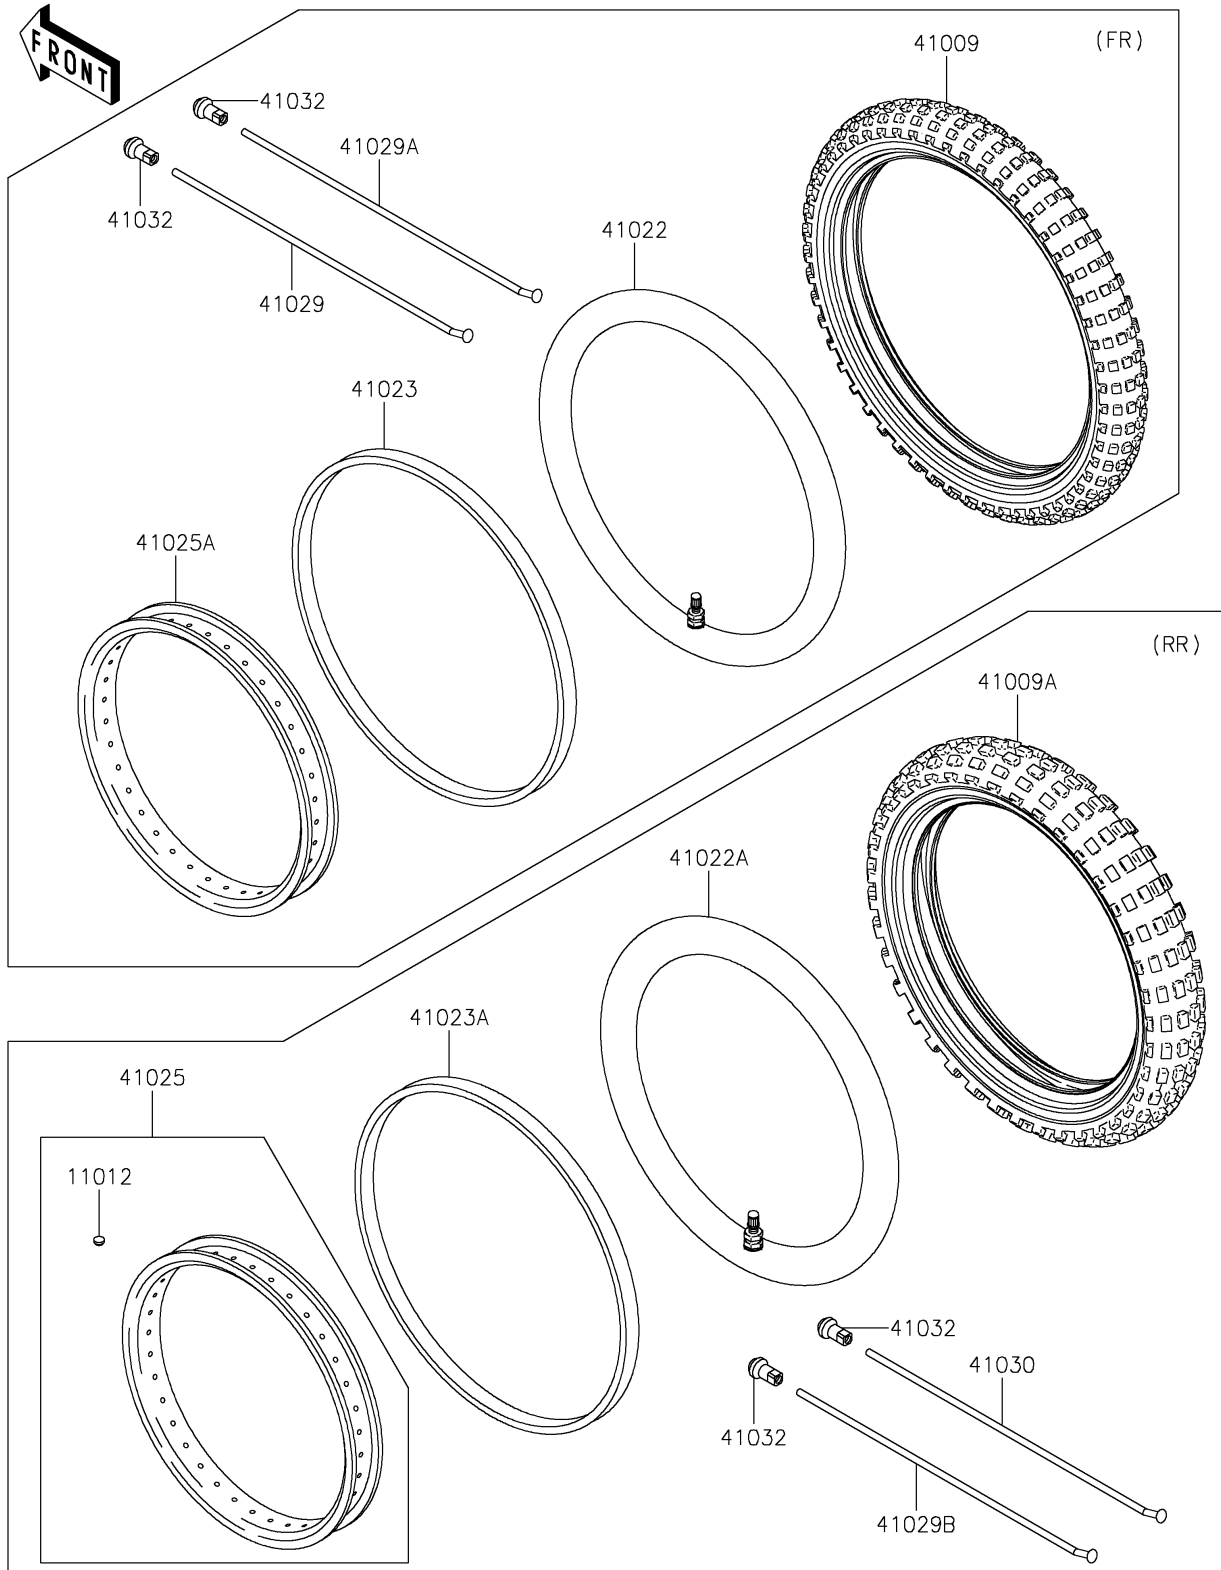

2021 KLX® 110R L PARTS DIAGRAM

Wheels/Tires

F2210

2021 KLX®110R L PARTS LIST

Wheels/Tires

ITEM NAME	PART NUMBER	QUANTITY
CAP,BEAD STOPPER (Ref # 11012)	11012-1916	1
TIRE,FR,2.50-14 4PR,GS-45F(IRC) (Ref # 41009)	41009-0231	1
TIRE,RR,3.00-12 4PR,GS-45F(IRC) (Ref # 41009A)	41009-0232	1
TUBE-TIRE,2.50-14(IRC) (Ref # 41022)	41022-0037	1
TUBE-TIRE,3.00-12(IRC) (Ref # 41022A)	41022-0038	1
BAND-RIM,2.50-14(IRC) (Ref # 41023)	41023-0021	1
BAND-RIM,3.00-12(IRC) (Ref # 41023A)	41023-0022	1
RIM,RR,1.60X12 (Ref # 41025)	41025-0009	1
RIM,FR,1.40X14 (Ref # 41025A)	41025-0013	1
SPOKE-INNER,FR,144MMX118D (Ref # 41029)	41029-1067	1
SPOKE-INNER,FR,133.5MMX97D (Ref # 41029A)	41029-1068	1
SPOKE-INNER,RR,98MMX105.5D (Ref # 41029B)	41029-1329	1
SPOKE-OUTER,RR,98MMX77.5D (Ref # 41030)	41030-1182	1
NIPPLE-SPOKE (Ref # 41032)	41032-0009	1