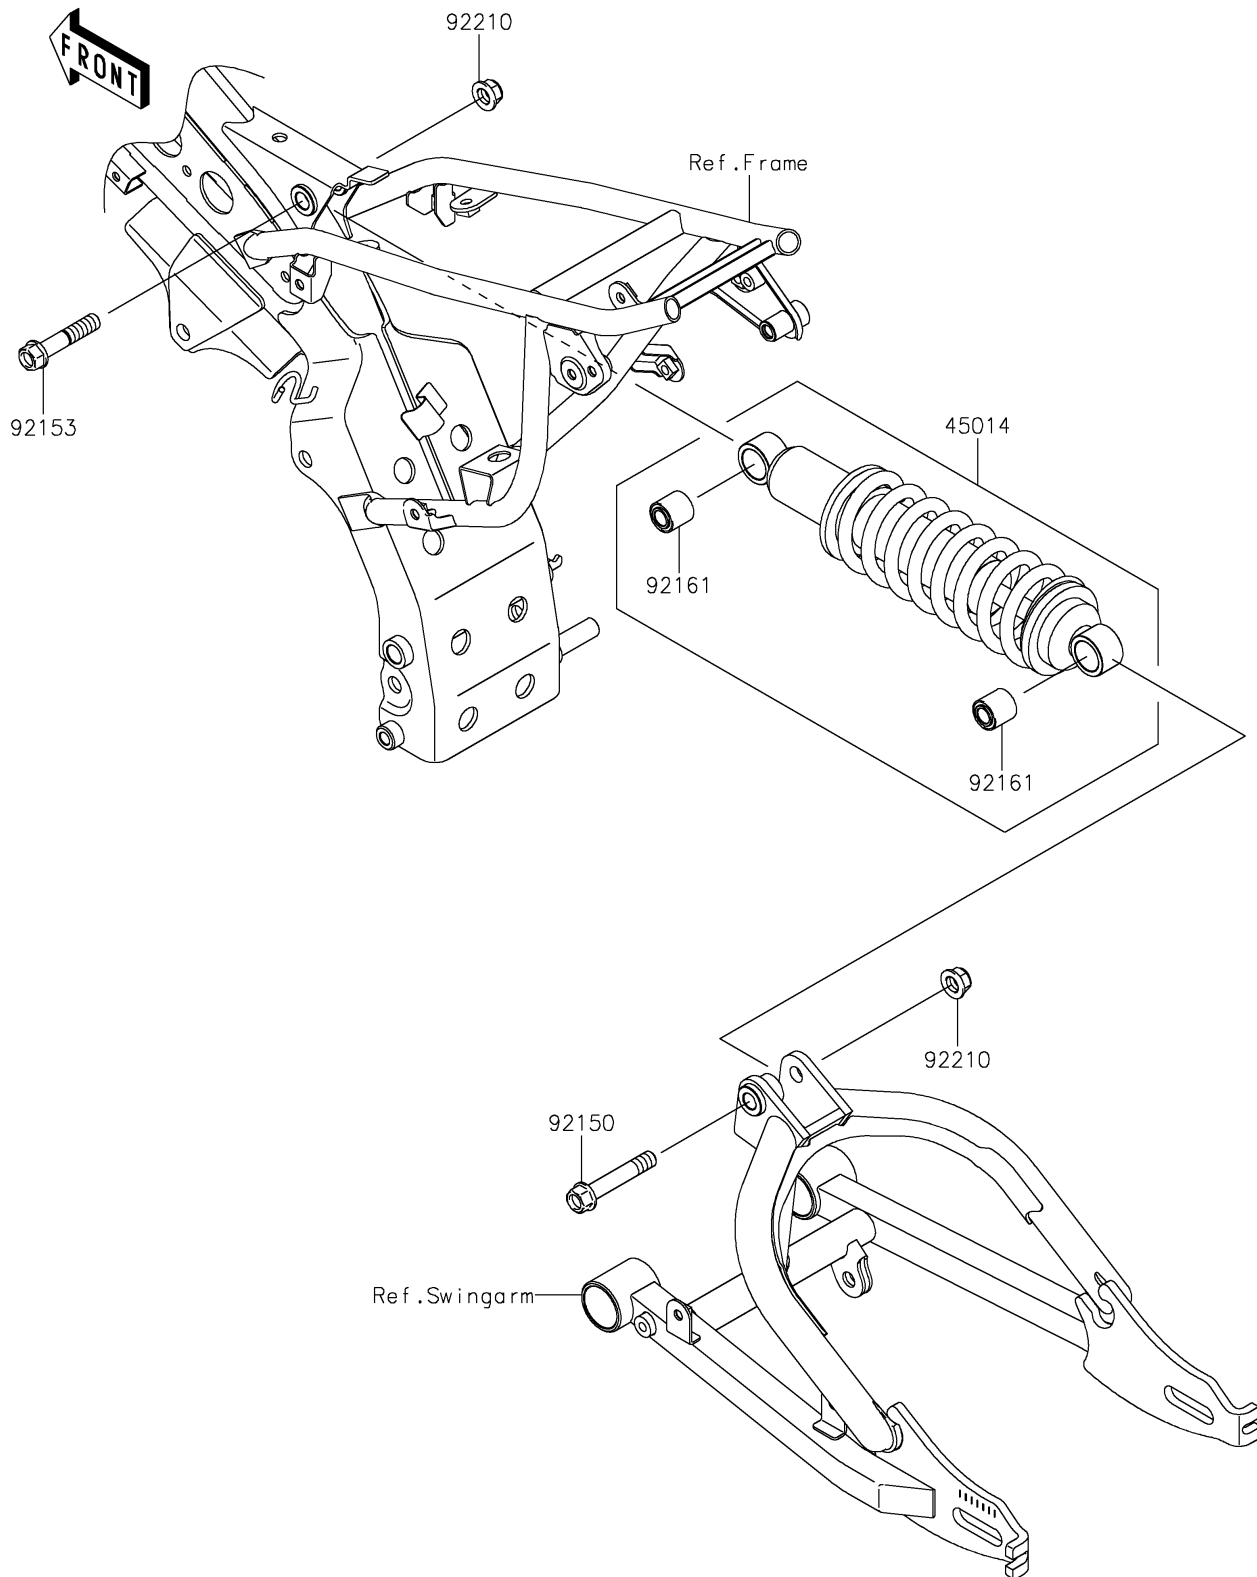

2021 KLX®110R L PARTS DIAGRAM

Suspension/Shock Absorber

F2151

2021 KLX®110R L PARTS LIST

Suspension/Shock Absorber

ITEM NAME	PART NUMBER	QUANTITY
SHOCKABSORBER,BLACK (Ref # 45014)	45014-0676-10	1
BOLT,FLANGED,10X57 (Ref # 92150)	92150-1227	1
BOLT,FLANGED,10X50 (Ref # 92153)	92153-1139	1
DAMPER,SHOCKABSORBER (Ref # 92161)	92161-0100	1
NUT,LOCK,FLANGED,10MM (Ref # 92210)	92210-1080	1