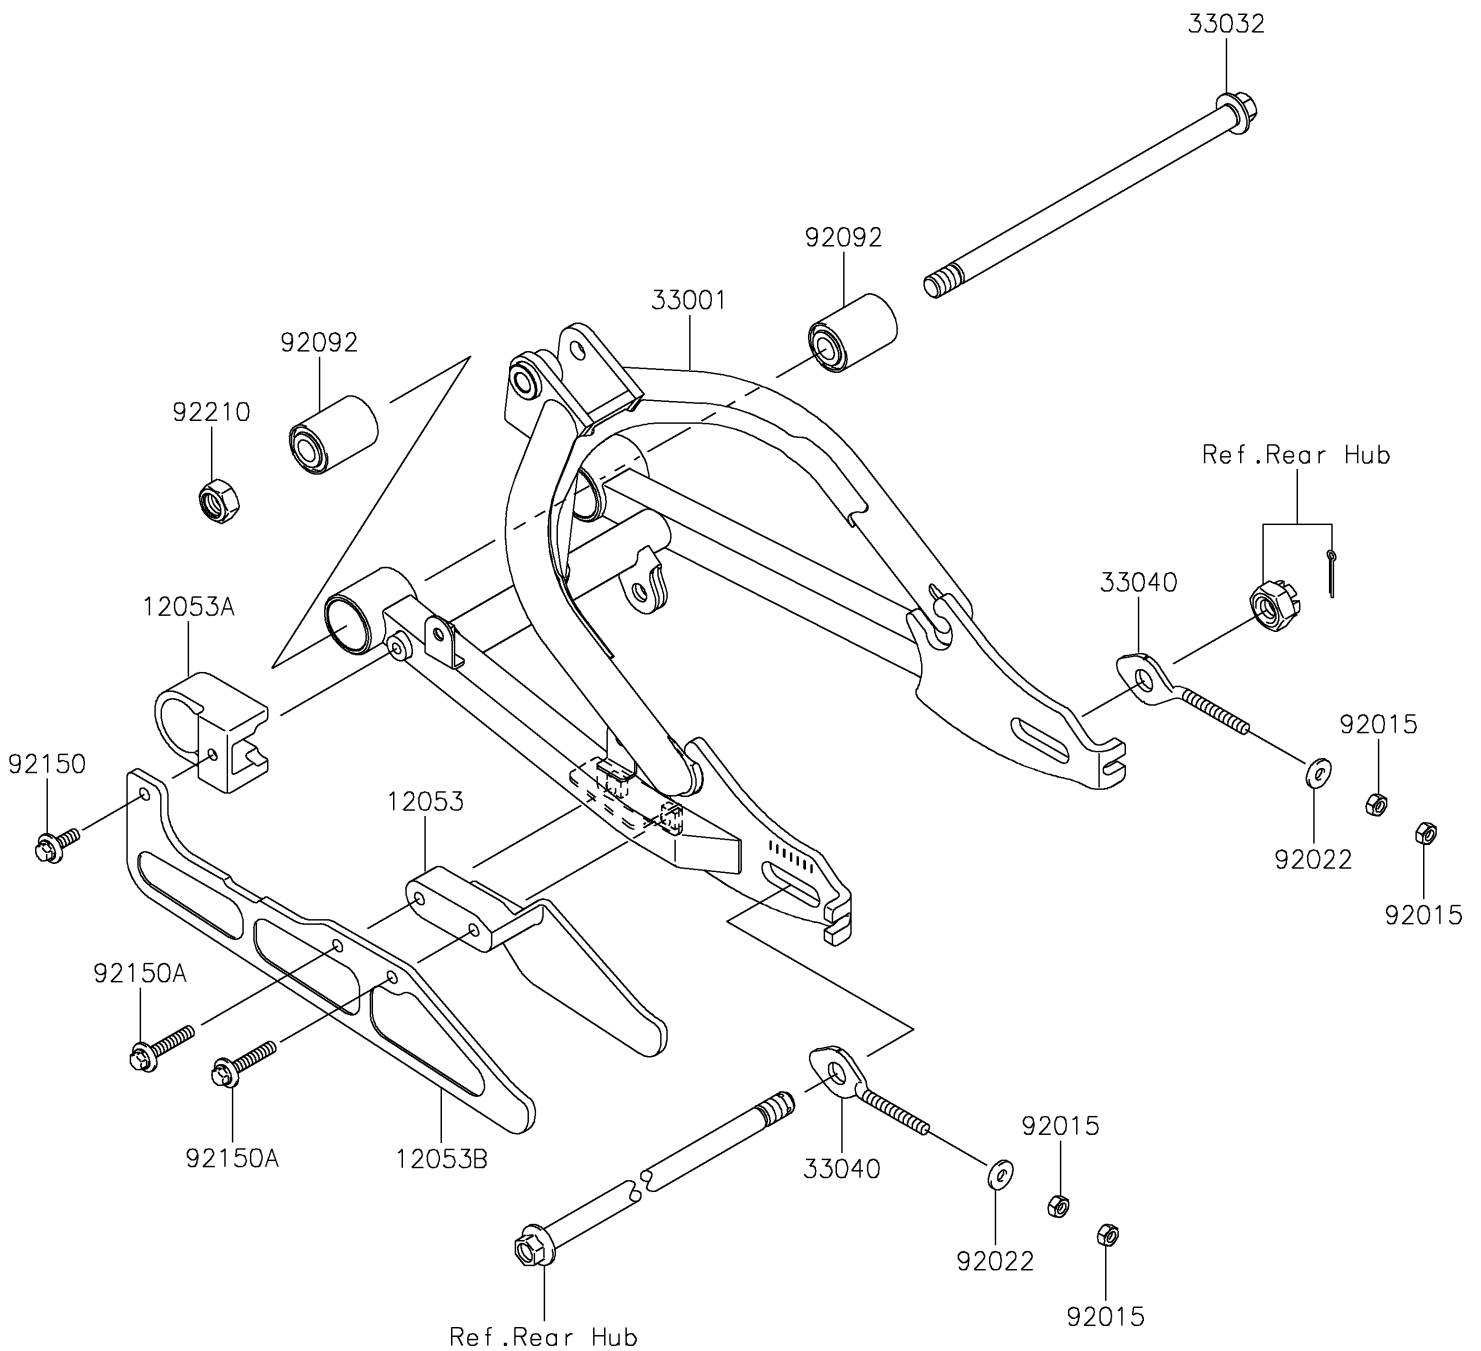

## 2021 KLX®110R L PARTS DIAGRAM

Swingarm

F2141

## 2021 KLX®110R L PARTS LIST

Swingarm

| ITEM NAME                             | PART NUMBER    | QUANTITY |
|---------------------------------------|----------------|----------|
| GUIDE-CHAIN,RR,INSIDE (Ref # 12053)   | 12053-0165     | 1        |
| GUIDE-CHAIN,FR (Ref # 12053A)         | 12053-1459     | 1        |
| GUIDE-CHAIN,RR,OUTSIDE (Ref # 12053B) | 12053-1460     | 1        |
| ARM-COMP-SWING,P.SILVER (Ref # 33001) | 33001-0200-458 | 1        |
| SHAFT-SWING ARM (Ref # 33032)         | 33032-0035     | 1        |
| ADJUSTER-CHAIN (Ref # 33040)          | 33040-1006     | 1        |
| NUT,6MM (Ref # 92015)                 | 92015-1391     | 1        |
| WASHER,6.5X16X2 (Ref # 92022)         | 92022-1565     | 1        |
| BUSHING-RUBBER (Ref # 92092)          | 92092-1088     | 1        |
| BOLT,FLANGED,6X20 (Ref # 92150)       | 92150-1339     | 1        |
| BOLT,FLANGED,6X35 (Ref # 92150A)      | 92150-1527     | 1        |
| NUT,LOCK,12MM (Ref # 92210)           | 92210-1373     | 1        |