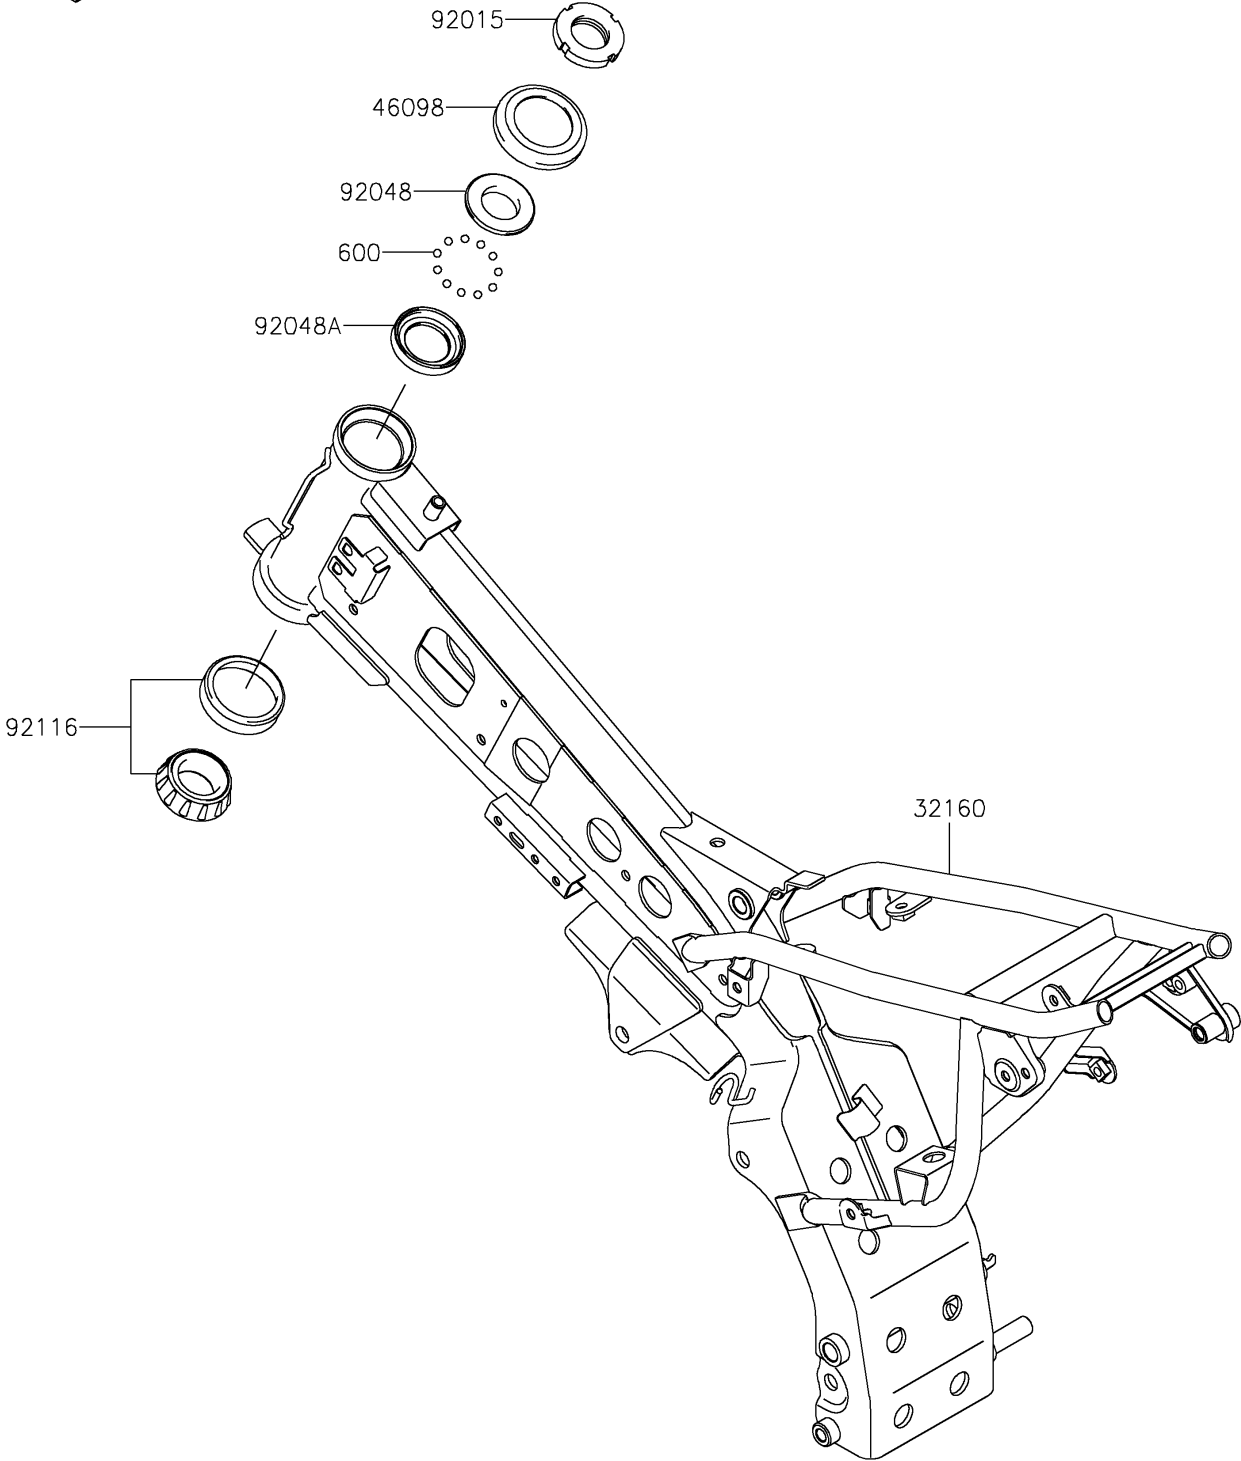

## 2021 KLX®110R L PARTS DIAGRAM

Frame

F2120

## 2021 KLX®110R L PARTS LIST

Frame

ITEM NAME	PART NUMBER	QUANTITY
FRAME-COMP,P.SILVER (Ref # 32160)	32160-0501-458	1
CAP,STEERING STEM (Ref # 46098)	46098-018	1
BALL-STEEL,3/16 (Ref # 600)	600A0600	1
NUT,STEERING LOCK,25MM (Ref # 92015)	92015-1222	1
RACE,STEERING STEM BEARING (Ref # 92048)	92048-0035	1
RACE,STEERING STEM BEARING (Ref # 92048A)	92048-0038	1
BEARING-ROLLER,HR320/28XJ (Ref # 92116)	92116-1009	1