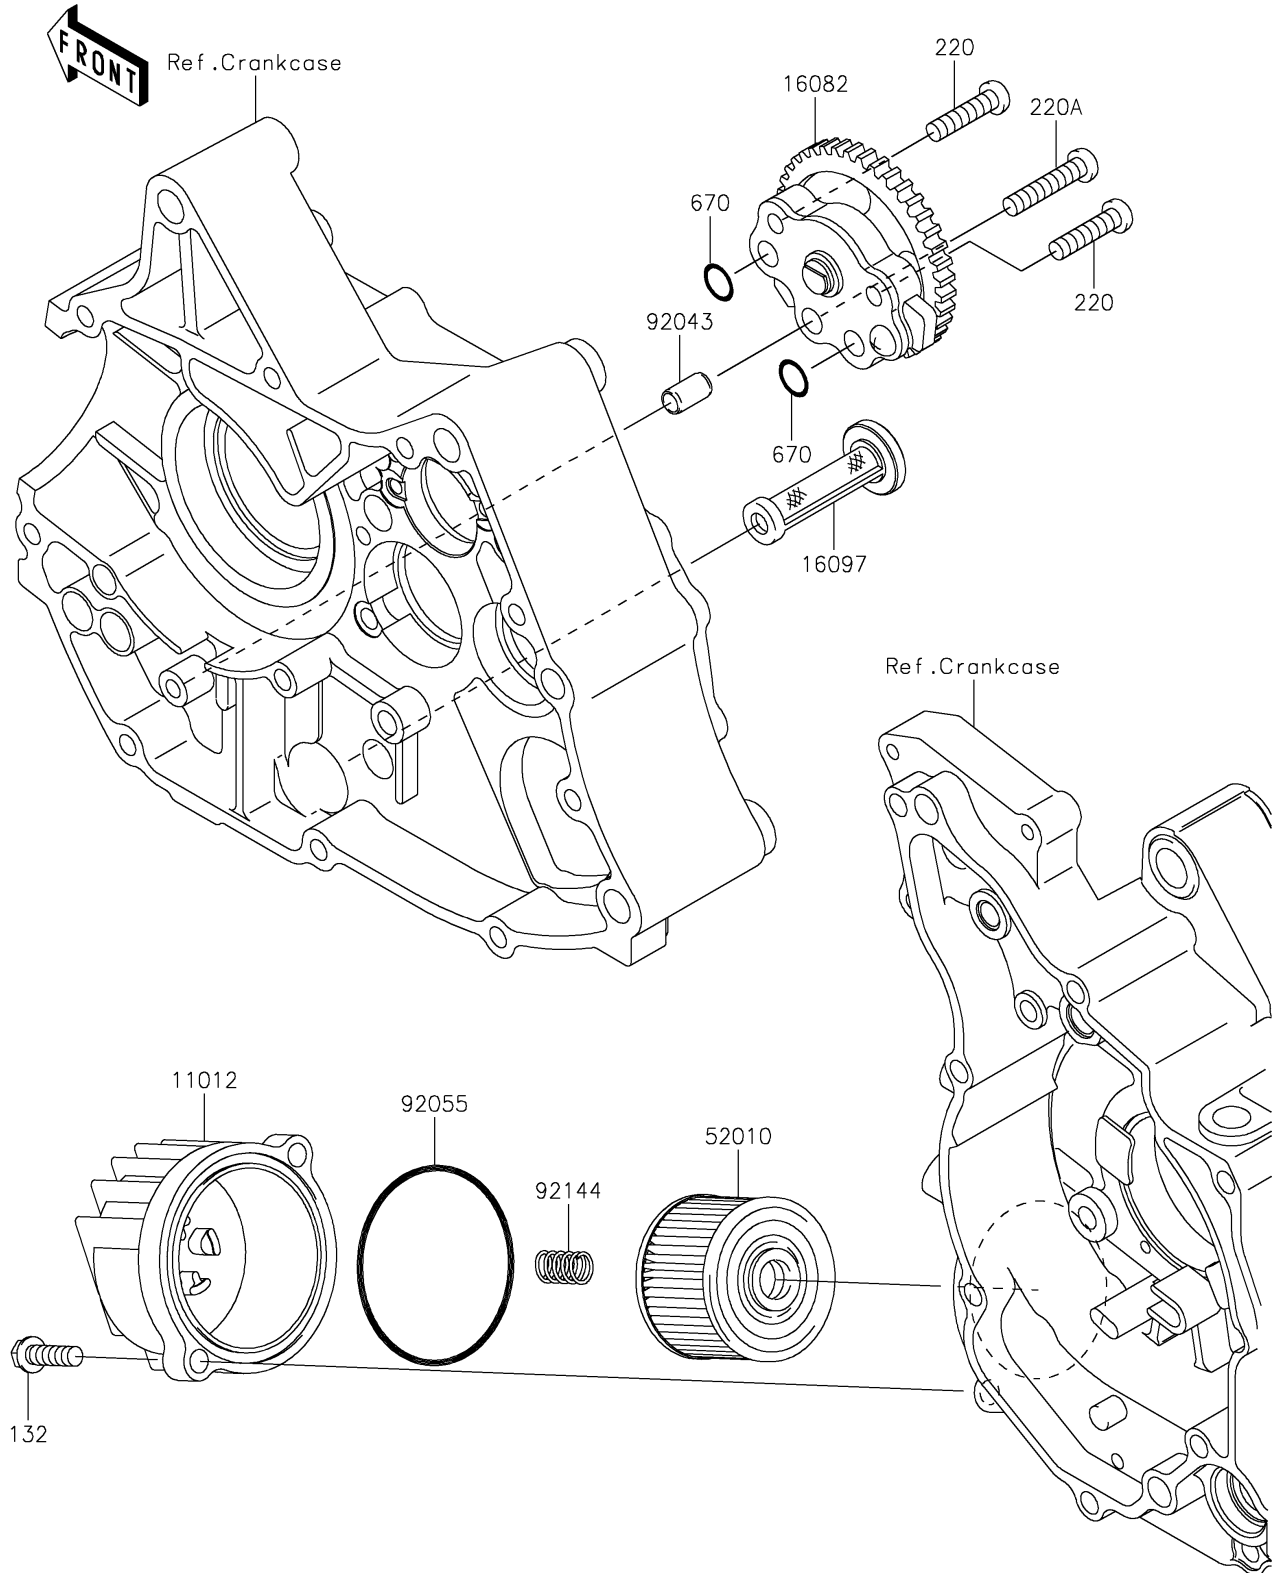

## 2021 KLX® 110R L PARTS DIAGRAM

Oil Pump

E1710

## 2021 KLX®110R L PARTS LIST

Oil Pump

ITEM NAME	PART NUMBER	QUANTITY
CAP (Ref # 11012)	11012-1980	1
BOLT-FLANGED-SMALL,6X20 (Ref # 132)	132BD0620	1
PUMP-ASSY-OIL (Ref # 16082)	16082-0010	1
FILTER-ASSY-OIL (Ref # 16097)	16097-1071	1
SCREW-PAN-CROS,6X25 (Ref # 220)	220AA0625	1
SCREW-PAN-CROS,6X30 (Ref # 220A)	220AA0630	1
ELEMENT-OIL FILTER (Ref # 52010)	52010-0552	1
O RING,9.8X1.9 (Ref # 670)	670B1510	1
PIN,6.2X8X14 (Ref # 92043)	92043-0099	1
RING-O,59.6X2.4 (Ref # 92055)	92055-3018	1
SPRING (Ref # 92144)	92144-1892	1