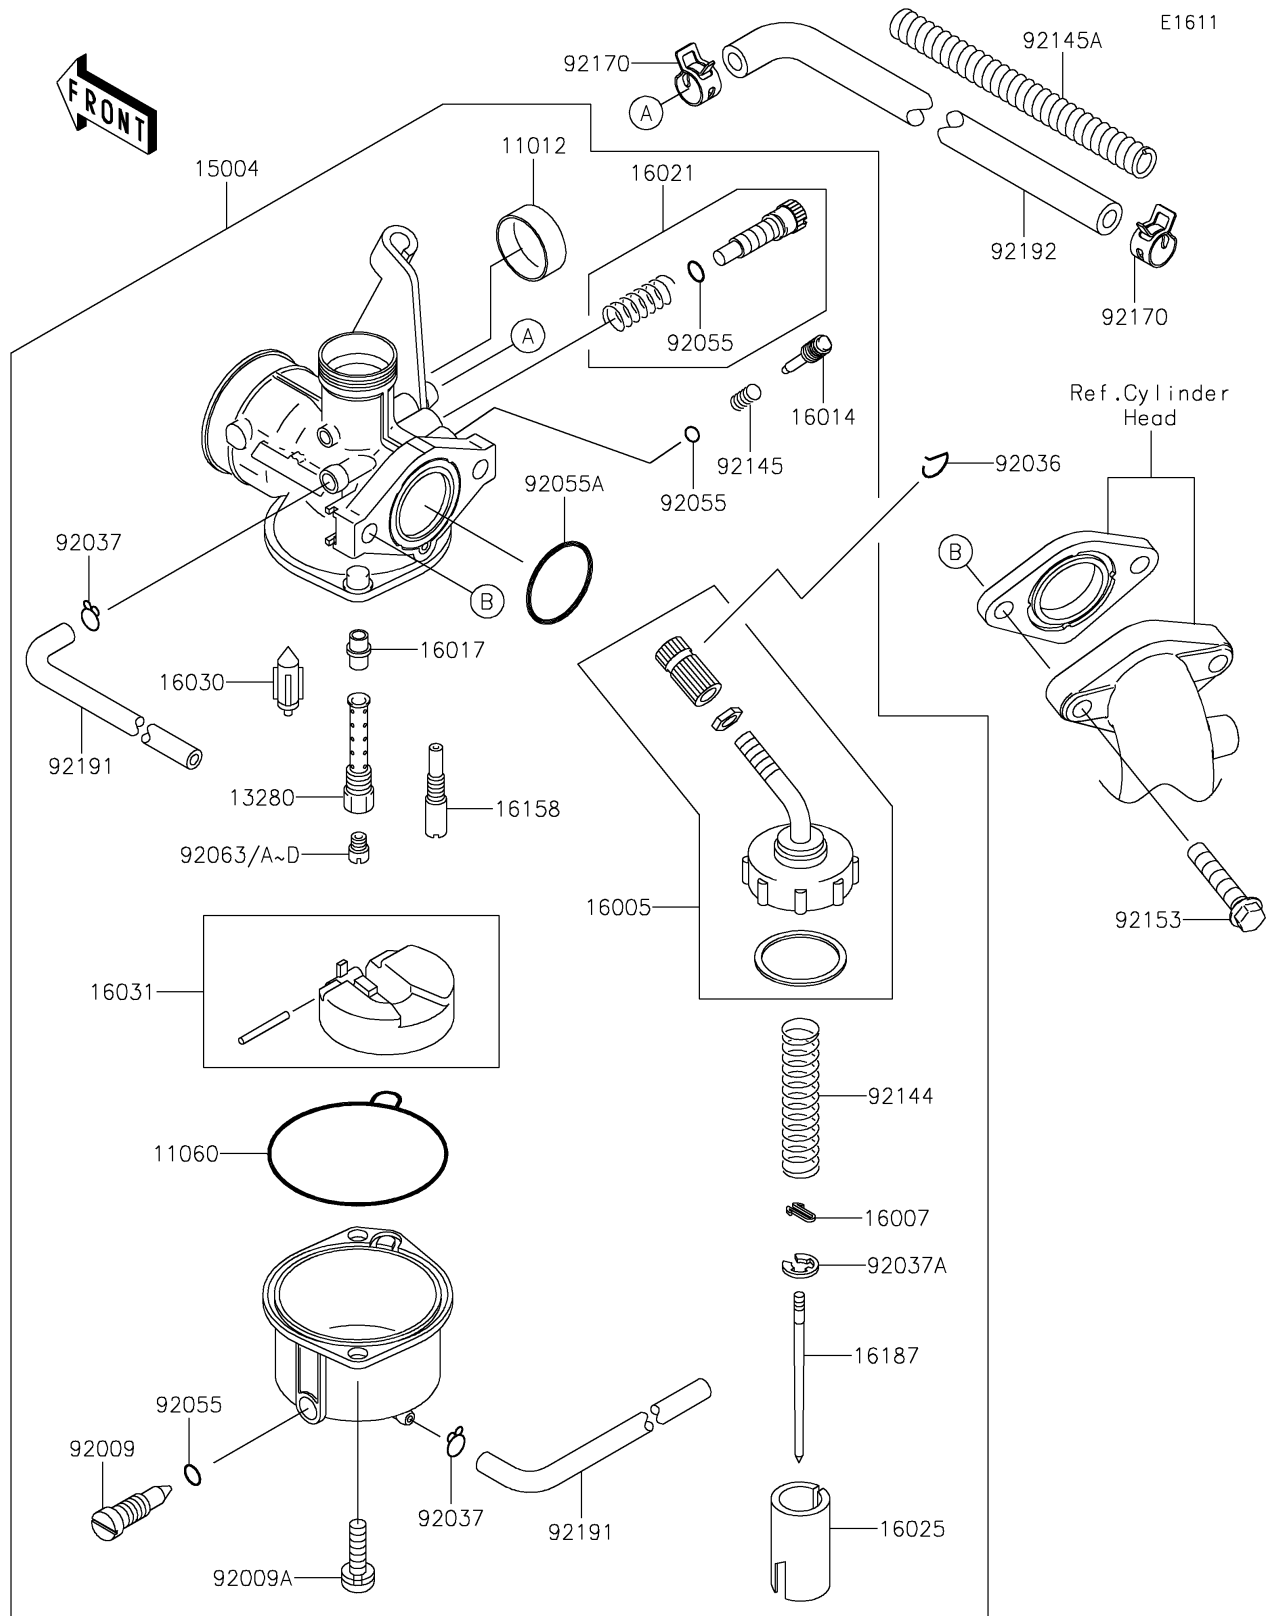

2021 KLX® 110R L PARTS DIAGRAM

Carburetor

2021 KLX®110R L PARTS LIST

Carburetor

ITEM NAME	PART NUMBER	QUANTITY
CAP,CHOKE (Ref # 11012)	11012-1940	1
GASKET,FLOAT CHAMBER (Ref # 11060)	11060-1700	1
HOLDER,NEEDLE JET (Ref # 13280)	13280-0359	1
CARBURETOR-ASSY,PB18 (Ref # 15004)	15004-0065	1
TOP-CHAMBER (Ref # 16005)	16005-1091	1
SEAT-SPRING (Ref # 16007)	16007-1103	1
SCREW-PILOT AIR (Ref # 16014)	16014-0011	1
JET-NEEDLE (Ref # 16017)	16017-1434	1
SCREW-THROTTLE STOP (Ref # 16021)	16021-1241	1
VALVE-THROTTLE,CA3.0 (Ref # 16025)	16025-1209	1
VALVE-FLOAT,FLOAT (Ref # 16030)	16030-0002	1
FLOAT (Ref # 16031)	16031-1088	1
JET-SLOW,#40 (Ref # 16158)	16158-0005	1
NEEDLE-JET,NCFA (Ref # 16187)	16187-1228	1
SCREW,DRAIN (Ref # 92009)	92009-1057	1
SCREW (Ref # 92009A)	92009-1750	1
RING-SNAP (Ref # 92036)	92036-018	1
CLAMP,TUBE (Ref # 92037)	92037-1142	1
CLAMP,JET NEEDLE (Ref # 92037A)	92037-1401	1
RING-O (Ref # 92055)	92055-1053	1
RING-O (Ref # 92055A)	92055-1541	1
JET-MAIN,#78 (Ref # 92063)	92063-1393	1
JET-MAIN,#72 (Ref # 92063A)	92063-1394	1
JET-MAIN,#75 (Ref # 92063B)	92063-1395	1
JET-MAIN,#80 (Ref # 92063C)	92063-1396	1
JET-MAIN,#82 (Ref # 92063D)	92063-1397	1
SPRING,THROTTLE (Ref # 92144)	92144-1875	1
SPRING (Ref # 92145)	92145-0004	1
SPRING,HOSE PROTECTOR (Ref # 92145A)	92145-1481	1

2021 KLX®110R L PARTS LIST

Carburetor

ITEM NAME	PART NUMBER	QUANTITY
BOLT,FLANGED-SMALL,6X28 (Ref # 92153)	92153-1309	1
CLAMP (Ref # 92170)	92170-1872	1
TUBE,3.5X6.5X418 (Ref # 92191)	92191-1735	1
TUBE,5.8X10.8X277 (Ref # 92192)	92192-0583	1