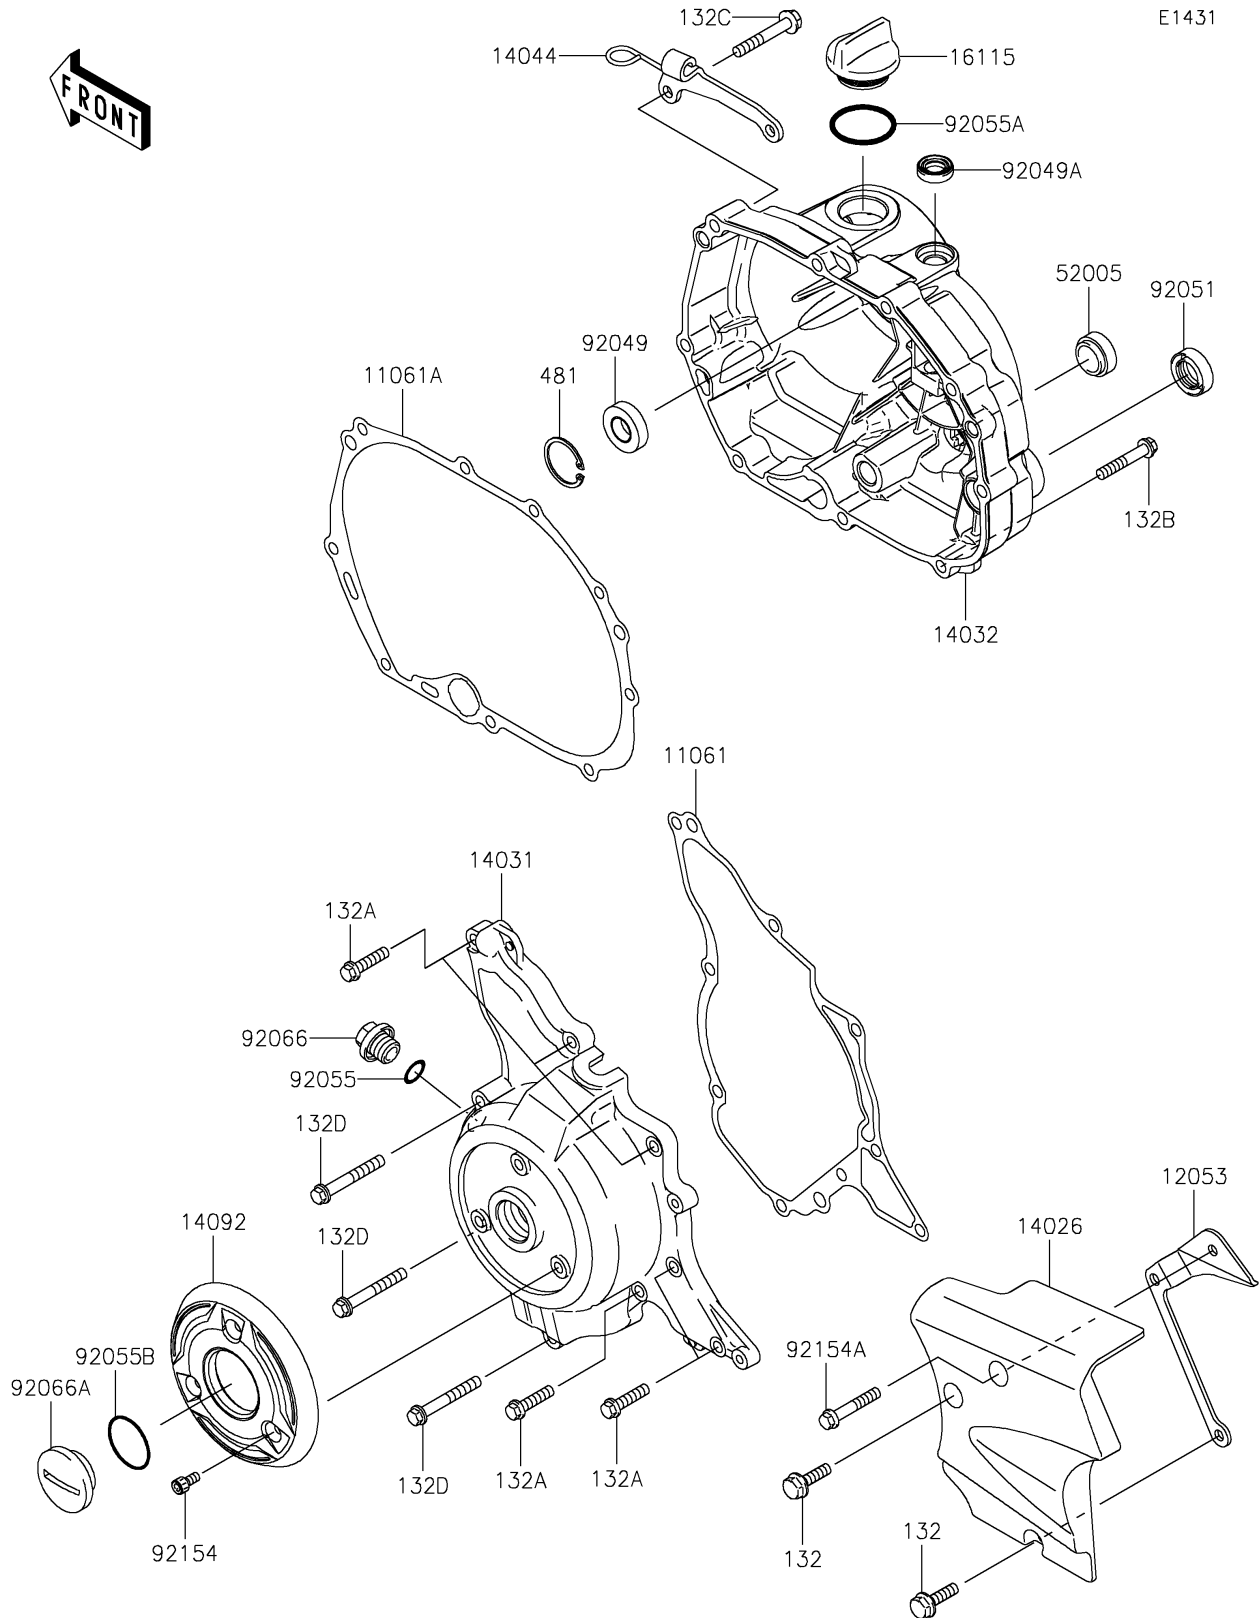

2021 KLX® 110R L PARTS DIAGRAM

Engine Cover(s)

2021 KLX®110R L PARTS LIST

Engine Cover(s)

ITEM NAME	PART NUMBER	QUANTITY
GASKET,GENERATOR COVER (Ref # 11061)	11061-0257	1
GASKET,CLUTCH COVER (Ref # 11061A)	11061-0426	1
GUIDE-CHAIN (Ref # 12053)	12053-0164	1
BOLT-FLANGED-SMALL,6X20 (Ref # 132)	132BD0620	1
BOLT-FLANGED-SMALL,6X25 (Ref # 132A)	132BD0625	1
BOLT-FLANGED-SMALL,6X35 (Ref # 132B)	132BD0635	1
BOLT-FLANGED-SMALL,6X40 (Ref # 132C)	132BD0640	1
BOLT-FLANGED-SMALL,6X45 (Ref # 132D)	132BD0645	1
COVER-CHAIN (Ref # 14026)	14026-0070	1
COVER-GENERATOR,SILVER (Ref # 14031)	14031-0119-GS	1
COVER-CLUTCH (Ref # 14032)	14032-0138	1
HOLDER-CABLE (Ref # 14044)	14044-0043	1
COVER (Ref # 14092)	14092-0029	1
CAP-OIL FILLER (Ref # 16115)	16115-1068	1
CIRCLIP-TYPE-C,28MM (Ref # 481)	481J2800	1
GAUGE,OIL LEVEL (Ref # 52005)	52005-0019	1
SEAL-OIL,S 12 28 7 HS (Ref # 92049)	92049-0051	1
SEAL-OIL,12X20X5.5 (Ref # 92049A)	92049-0150	1
SEAL-OIL,TB16267 (Ref # 92051)	92051-003	1
RING-O,14.8X2.4 (Ref # 92055)	92055-0194	1
RING-O,31.5X2.6 (Ref # 92055A)	92055-049	1
RING-O,25.7X2.4 (Ref # 92055B)	92055-0763	1
PLUG,14X10 (Ref # 92066)	92066-0724	1
PLUG,GENERATOR COVER CAP (Ref # 92066A)	92066-1565	1
BOLT,SOCKET,5X10 (Ref # 92154)	92154-0789	1
BOLT,FLANGED,6X35 (Ref # 92154A)	92154-1297	1