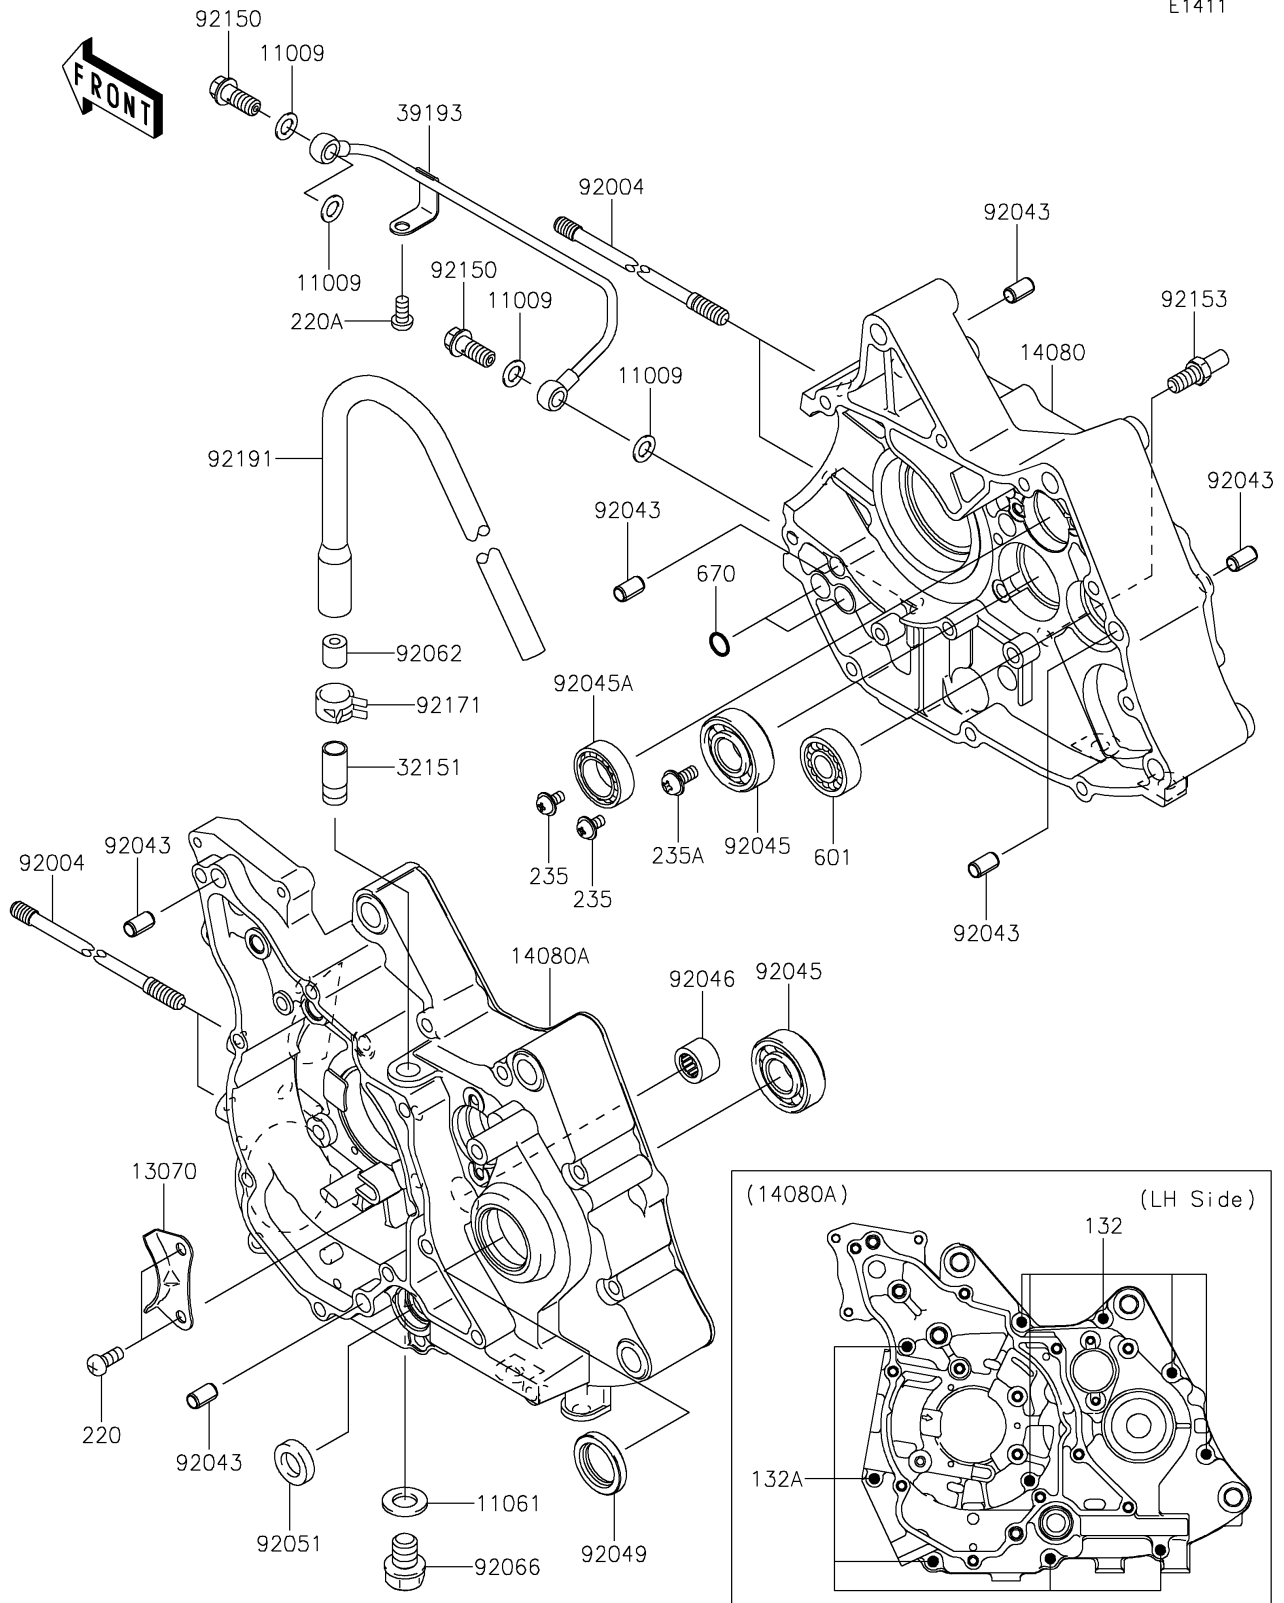

## 2021 KLX®110R L PARTS DIAGRAM

Crankcase

E1411

## 2021 KLX®110R L PARTS LIST

### Crankcase

ITEM NAME	PART NUMBER	QUANTITY
GASKET,8.2X14X1.0 (Ref # 11009)	11009-1344	1
GASKET,DRAIN PLUG (Ref # 11061)	11061-0421	1
GUIDE (Ref # 13070)	13070-1319	1
BOLT-FLANGED-SMALL,6X50 (Ref # 132)	132BD0650	1
BOLT-FLANGED-SMALL,6X75 (Ref # 132A)	132BD0675	1
CRANKCASE,RH (Ref # 14080)	14080-0080	1
CRANKCASE,LH (Ref # 14080A)	14080-0705	1
SCREW-PAN-CROS,6X14 (Ref # 220)	220AA0614	1
SCREW-PAN-CROS,6X12 (Ref # 220A)	220AD0612	1
SCREW-PAN-WP-CROS,5X10 (Ref # 235)	235AA0510	1
SCREW-PAN-WP-CROS,6X14 (Ref # 235A)	235AA0614	1
PIPE (Ref # 32151)	32151-1961	1
PIPE-OIL (Ref # 39193)	39193-1042	1
BEARING-BALL (Ref # 601)	601A6201	1
O RING,9.8X1.9 (Ref # 670)	670B1510	1
STUD,8X192 (Ref # 92004)	92004-0030	1
PIN,6.2X8X14 (Ref # 92043)	92043-0099	1
BEARING-BALL,6203CE J (Ref # 92045)	92045-0119	1
BEARING-BALL,6804 (Ref # 92045A)	92045-0789	1
BEARING-NEEDLE,HK1312 (Ref # 92046)	92046-1148	1
SEAL-OIL (Ref # 92049)	92049-1429	1
SEAL-OIL,TB13225.5 (Ref # 92051)	92051-005	1
NOZZLE,5X11.5X12 (Ref # 92062)	92062-1090	1
PLUG,OIL DRAIN,12X15 (Ref # 92066)	92066-0768	1
BOLT,BANJO,8X20 (Ref # 92150)	92150-1556	1
BOLT,8X15.5 (Ref # 92153)	92153-1823	1
CLAMP (Ref # 92171)	92171-1055	1
TUBE,BREATHER (Ref # 92191)	92191-1724	1