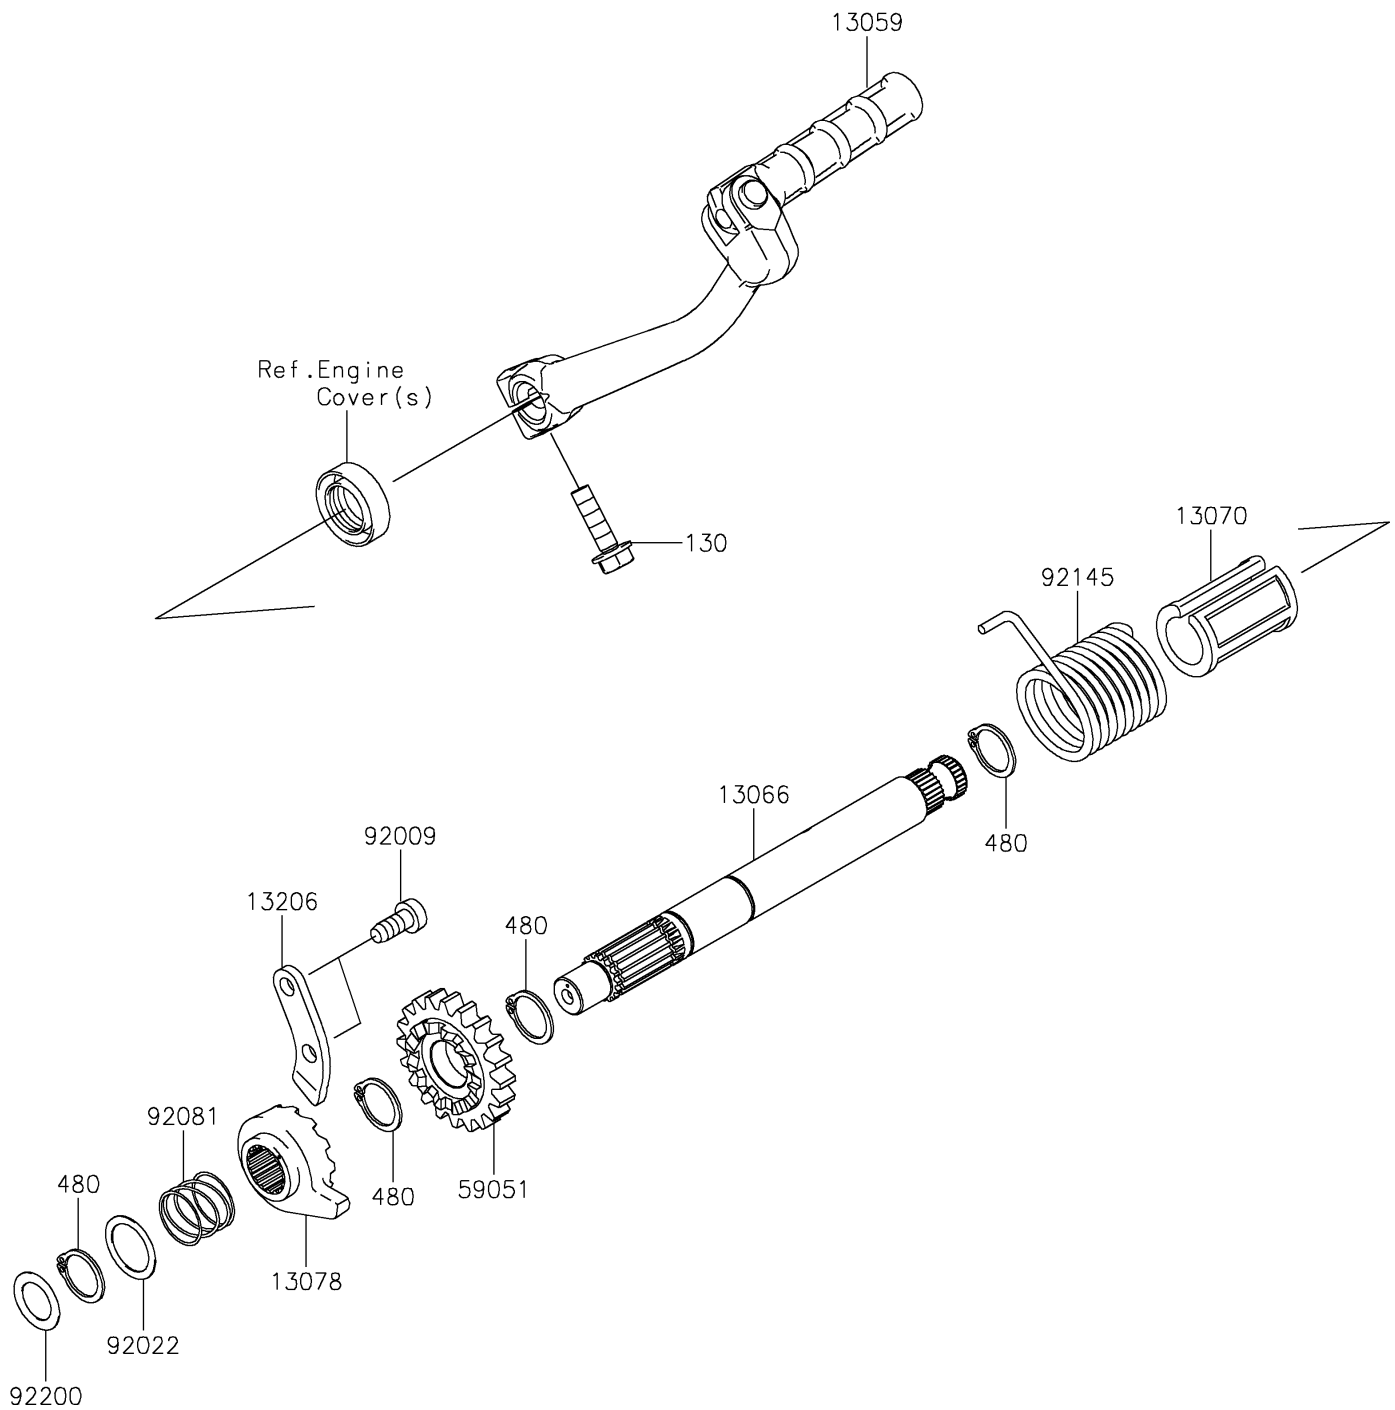

2021 KLX® 110R L PARTS DIAGRAM

Kickstarter Mechanism

E1340

2021 KLX®110R L PARTS LIST

Kickstarter Mechanism

ITEM NAME	PART NUMBER	QUANTITY
BOLT-FLANGED,6X22 (Ref # 130)	130CA0622	1
LEVER-KICK (Ref # 13059)	13059-0046	1
SHAFT-KICK (Ref # 13066)	13066-0062	1
GUIDE,KICK SHAFT (Ref # 13070)	13070-1035	1
RATCHET (Ref # 13078)	13078-0557	1
GUIDE-KICK (Ref # 13206)	13206-1006	1
CIRCLIP-TYPE-C,16MM (Ref # 480)	480J1600	1
GEAR-SPUR (Ref # 59051)	59051-0715	1
SCREW,TAPPING (Ref # 92009)	92009-1104	1
WASHER,16.8X22X0.5 (Ref # 92022)	92022-315	1
SPRING,RATCHET (Ref # 92081)	92081-122	1
SPRING,KICK STARTER (Ref # 92145)	92145-0626	1
WASHER,13.2X20X0.5 (Ref # 92200)	92200-0571	1