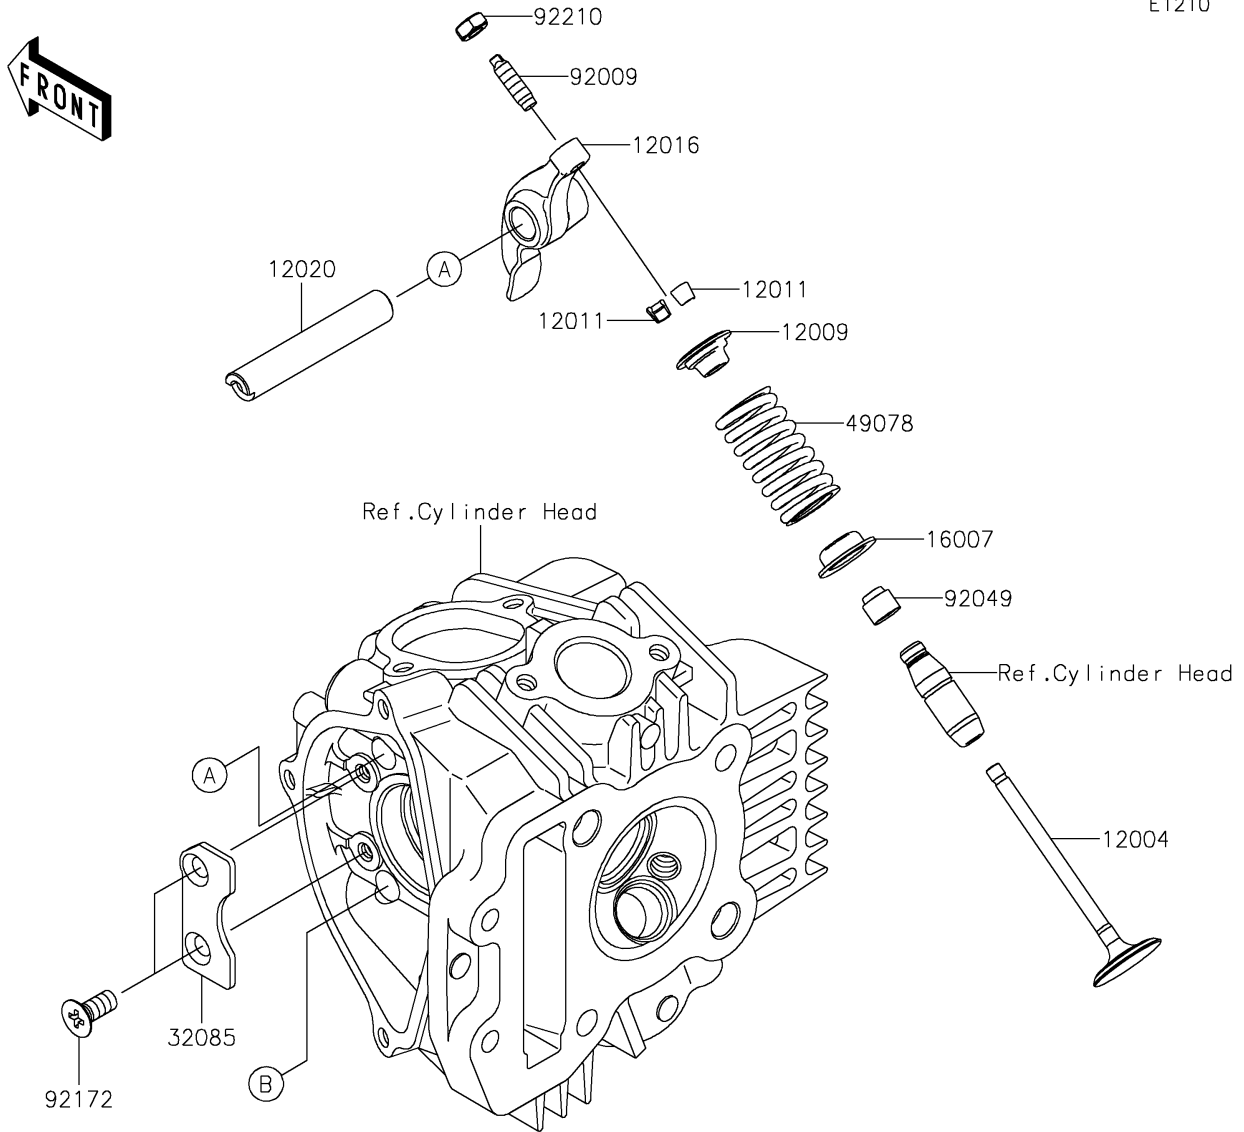

2021 KLX® 110R L PARTS DIAGRAM

Valve(s)

E1210

2021 KLX®110R L PARTS LIST

Valve(s)

ITEM NAME	PART NUMBER	QUANTITY
VALVE-INTAKE (Ref # 12004)	12004-0710	1
VALVE-EXHAUST (Ref # 12005)	12005-0713	1
RETAINER-VALVE SPRING (Ref # 12009)	12009-1073	1
COLLET (Ref # 12011)	12011-1053	1
ARM-ROCKER (Ref # 12016)	12016-0001	1
SHAFT-ROCKER (Ref # 12020)	12020-0023	1
SEAT-SPRING,VALVE (Ref # 16007)	16007-1187	1
STOPPER (Ref # 32085)	32085-1553	1
SPRING-ENGINE VALVE (Ref # 49078)	49078-1151	1
SCREW,VALVE ADJUST (Ref # 92009)	92009-1109	1
SEAL-OIL,VSB 4.3 7.5 5.3 8.3 (Ref # 92049)	92049-1349	1
SCREW,6X15 (Ref # 92172)	92172-0143	1
NUT,VALVE ADJUST LOCK (Ref # 92210)	92210-1491	1