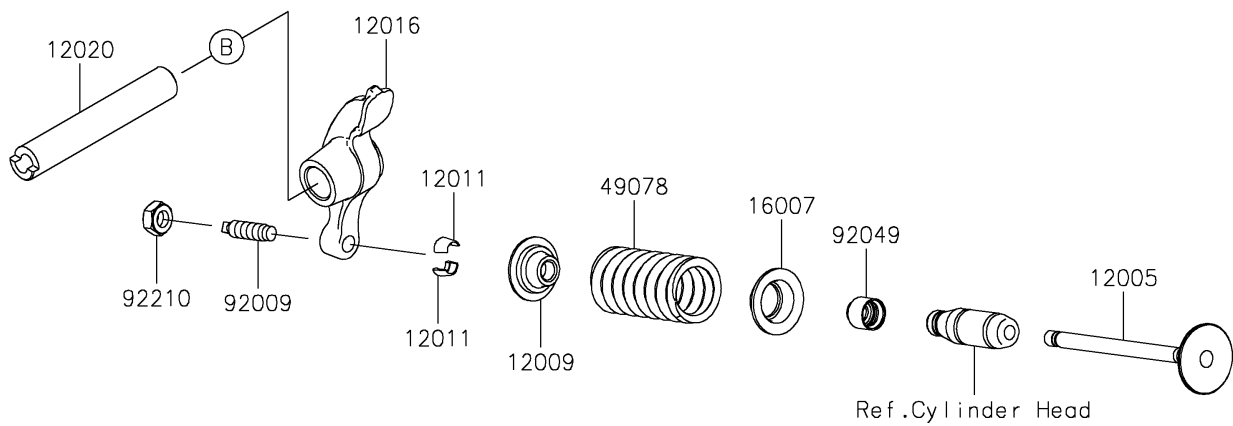

2021 KLX® 110R L PARTS DIAGRAM

Valve(s)

E1210

2021 KLX®110R L PARTS LIST

Valve(s)

ITEM NAME	PART NUMBER	QUANTITY
VALVE-INTAKE (Ref # 12004)	12004-0710	1
VALVE-EXHAUST (Ref # 12005)	12005-0713	1
RETAINER-VALVE SPRING (Ref # 12009)	12009-1073	1
COLLET (Ref # 12011)	12011-1053	1
ARM-ROCKER (Ref # 12016)	12016-0001	1
SHAFT-ROCKER (Ref # 12020)	12020-0023	1
SEAT-SPRING,VALVE (Ref # 16007)	16007-1187	1
STOPPER (Ref # 32085)	32085-1553	1
SPRING-ENGINE VALVE (Ref # 49078)	49078-1151	1
SCREW,VALVE ADJUST (Ref # 92009)	92009-1109	1
SEAL-OIL,VSB 4.3 7.5 5.3 8.3 (Ref # 92049)	92049-1349	1
SCREW,6X15 (Ref # 92172)	92172-0143	1
NUT,VALVE ADJUST LOCK (Ref # 92210)	92210-1491	1