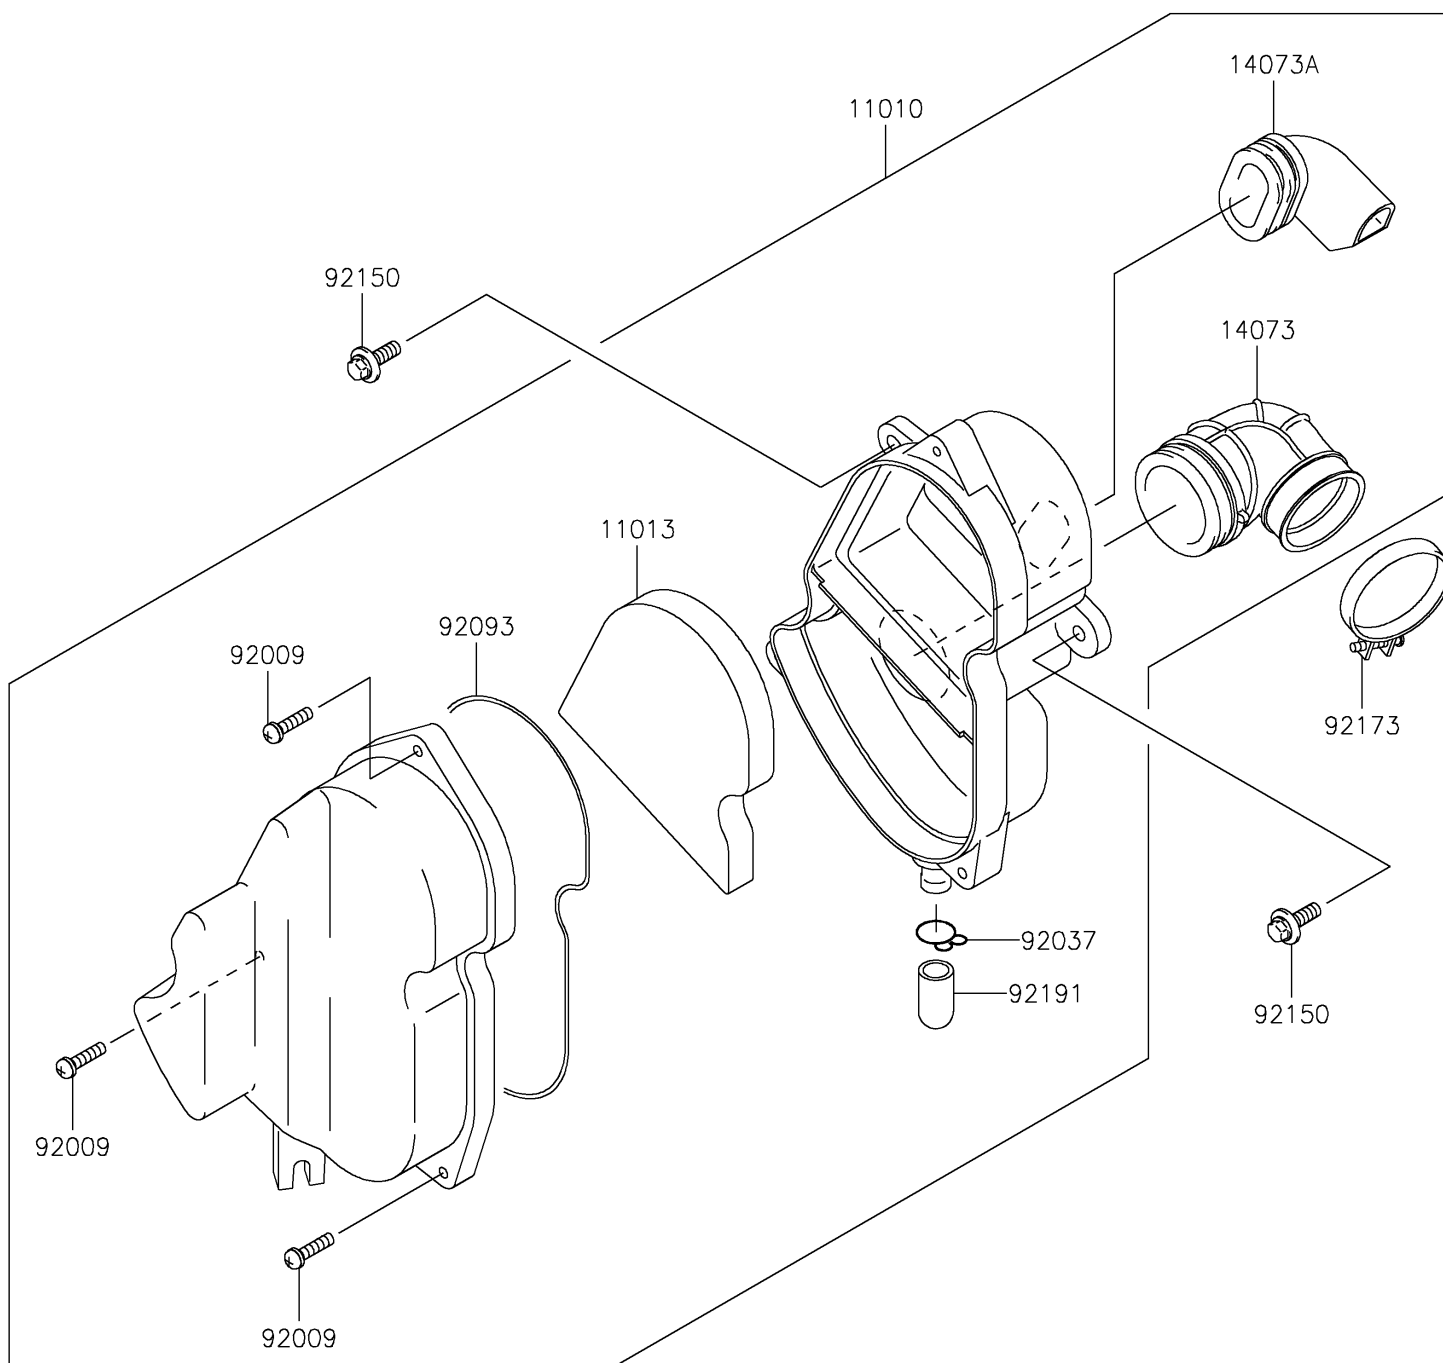

2021 KLX® 110R L PARTS DIAGRAM

Air Cleaner

E1130

2021 KLX®110R L PARTS LIST

Air Cleaner

ITEM NAME	PART NUMBER	QUANTITY
FILTER-ASSY-AIR (Ref # 11010)	11010-1773	1
ELEMENT-AIR FILTER (Ref # 11013)	11013-1294	1
DUCT,CARBURETOR (Ref # 14073)	14073-1819	1
DUCT,IN (Ref # 14073A)	14073-1820	1
SCREW,M5X20 (Ref # 92009)	92009-1990	1
CLAMP,14.5MM (Ref # 92037)	92037-1900	1
SEAL,AIR CLEANER (Ref # 92093)	92093-1560	1
BOLT,FLANGED,6X20 (Ref # 92150)	92150-1339	1
CLAMP (Ref # 92173)	92173-0991	1
TUBE (Ref # 92191)	92191-1704	1