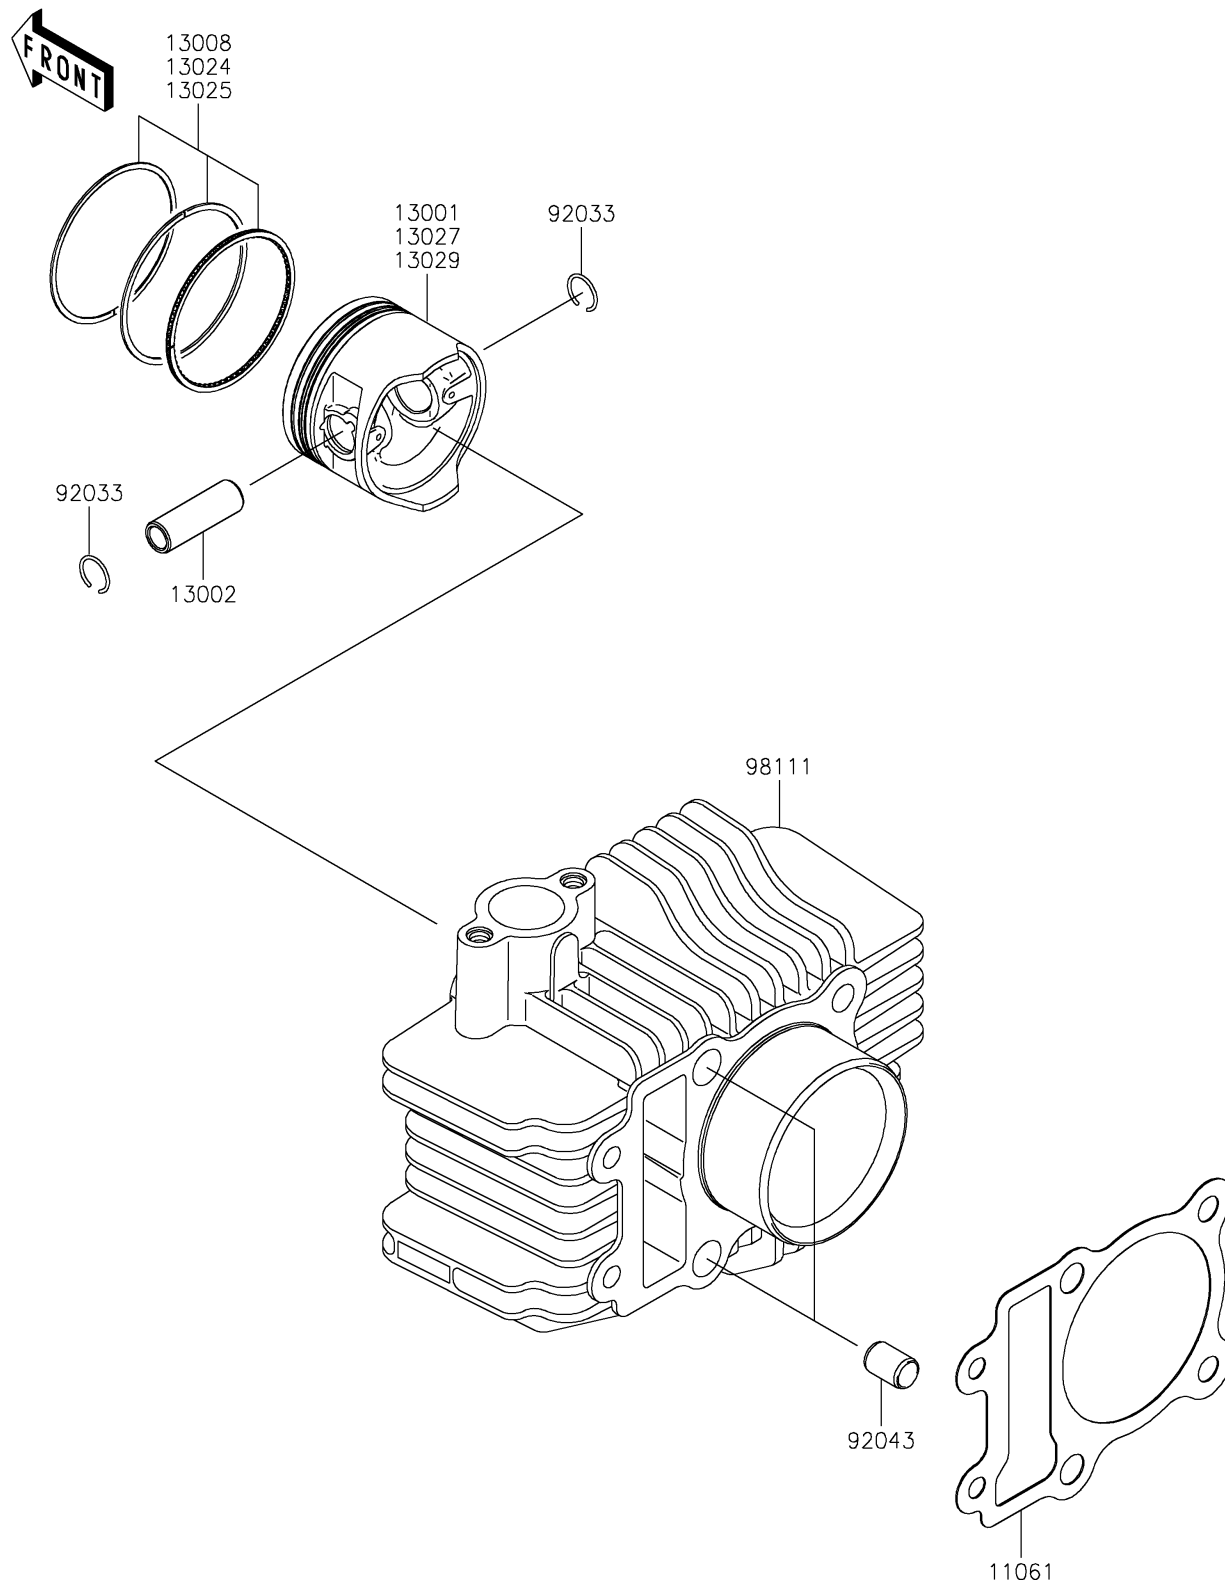

## 2021 KLX® 110R L PARTS DIAGRAM

Cylinder/Piston(s)

E1120

## 2021 KLX®110R L PARTS LIST

Cylinder/Piston(s)

ITEM NAME	PART NUMBER	QUANTITY
GASKET,CYLINDER BASE (Ref # 11061)	11061-0256	1
PISTON-ENGINE,STD (Ref # 13001)	13001-0118	1
PIN-PISTON (Ref # 13002)	13002-0031	1
RING-SET-PISTON (Ref # 13008)	13008-0011	1
RING-SET-PISTON LL,O/S 1.00 (Ref # 13024)	13024-0007	1
RING-SET-PISTON L,O/S 0.50 (Ref # 13025)	13025-0008	1
PISTON-ENGINE LL (Ref # 13027)	13027-0015	1
PISTON-ENGINE L (Ref # 13029)	13029-0020	1
RING-SNAP (Ref # 92033)	92033-1072	1
PIN,8.2X10X14 (Ref # 92043)	92043-0100	1
CYLINDER-COMP-ENGINE (Ref # 98111)	98111-0031	1