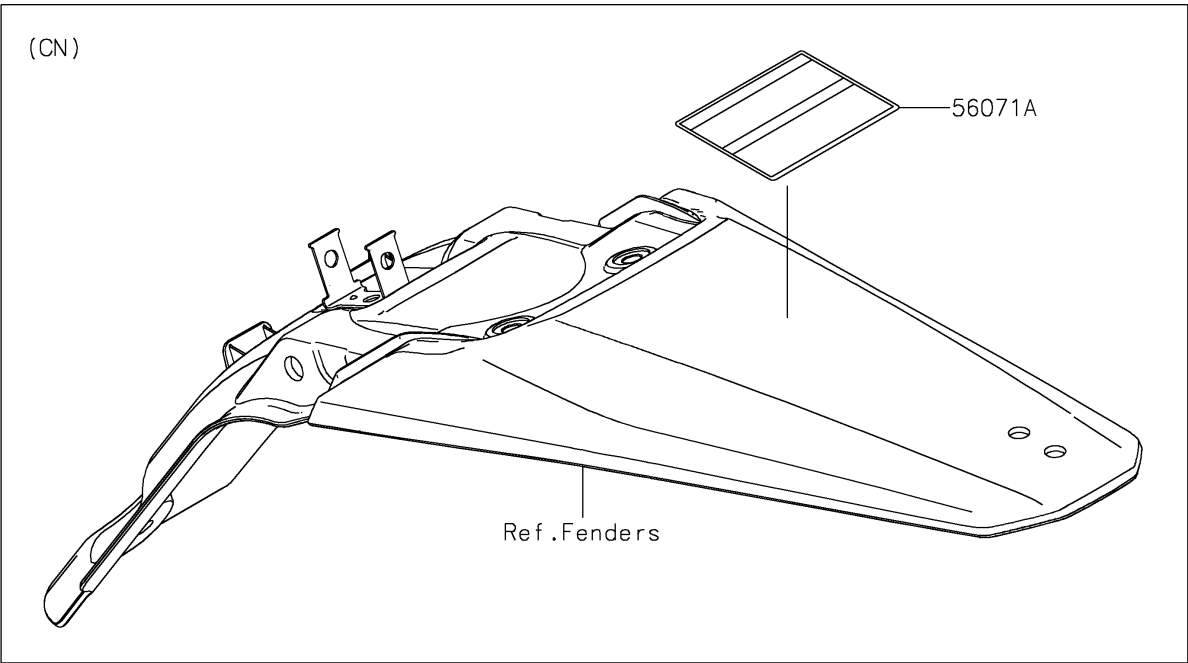

2021 KLX® 140R F PARTS DIAGRAM

Labels

F2860

2021 KLX®140R F PARTS LIST

Labels

ITEM NAME	PART NUMBER	QUANTITY
LABEL-WARNING,OFF ROAD ONLY (Ref # 56071)	56071-0019	1
LABEL-WARNING,OFF ROAD ONLY (Ref # 56071A)	56071-0020	1