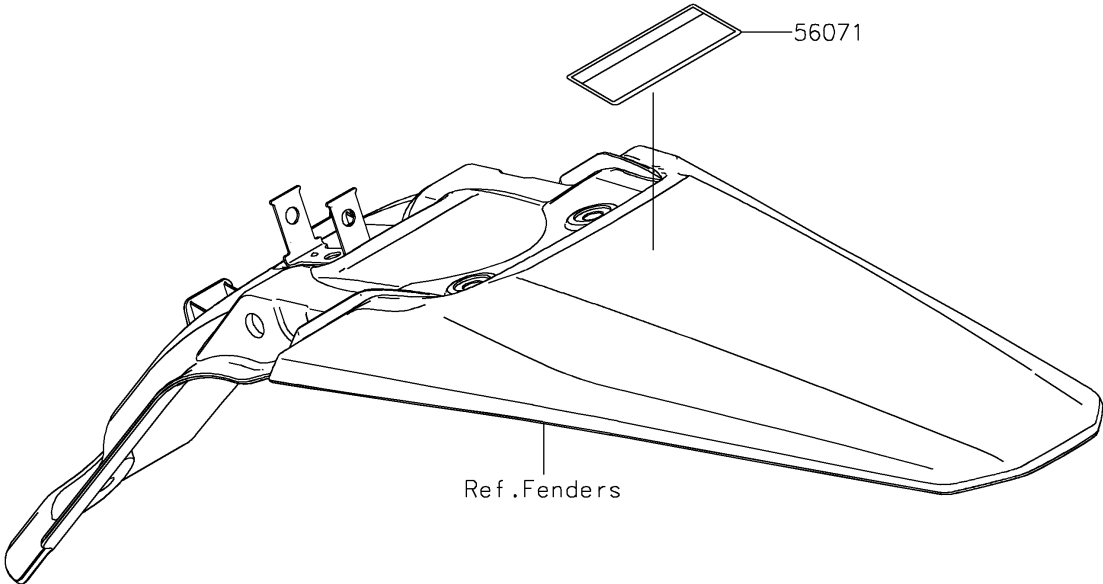

2021 KLX® 140R F PARTS DIAGRAM

Labels

F2860

2021 KLX®140R F PARTS LIST

Labels

ITEM NAME	PART NUMBER	QUANTITY
LABEL-WARNING,OFF ROAD ONLY (Ref # 56071)	56071-0019	1
LABEL-WARNING,OFF ROAD ONLY (Ref # 56071A)	56071-0020	1