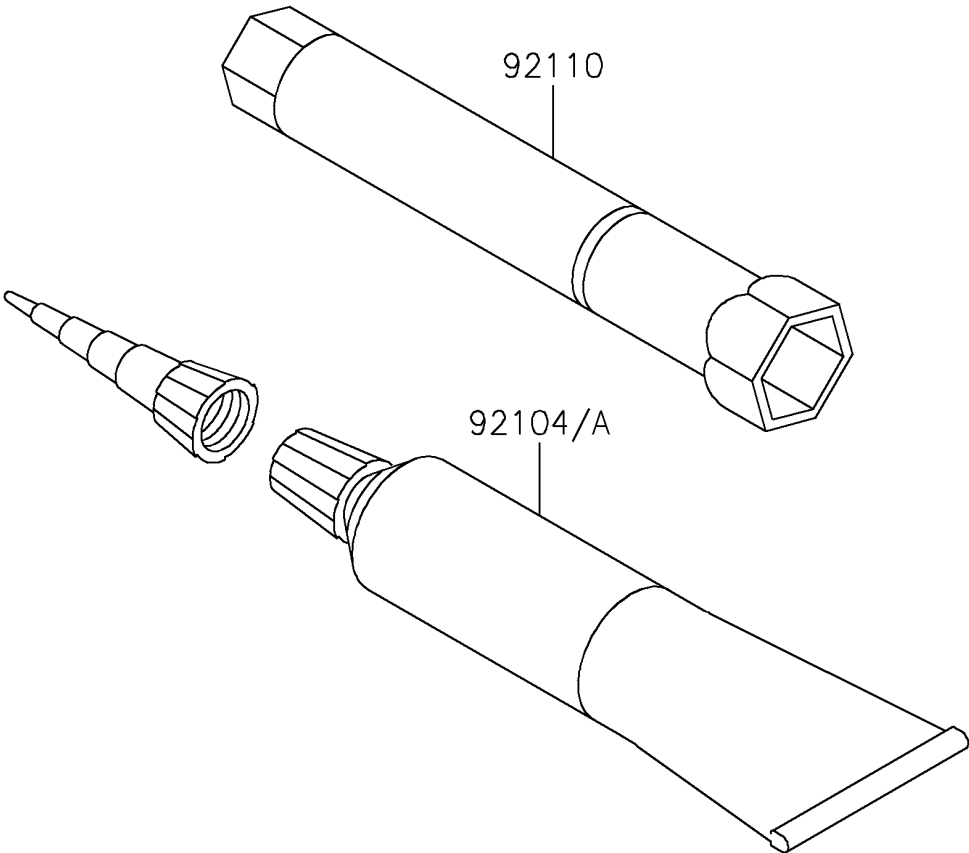

## 2021 KLX® 140R F PARTS DIAGRAM

Owner's Tools

F2810

## 2021 KLX®140R F PARTS LIST

Owner's Tools

ITEM NAME	PART NUMBER	QUANTITY
GASKET-LIQUID,TB1211F,CLEAR (Ref # 92104)	92104-0004	1
GASKET-LIQUID,TB1216B,BLACK (Ref # 92104A)	92104-1064	1
TOOL-WRENCH,BOX,16MM (Ref # 92110)	92110-1206	1