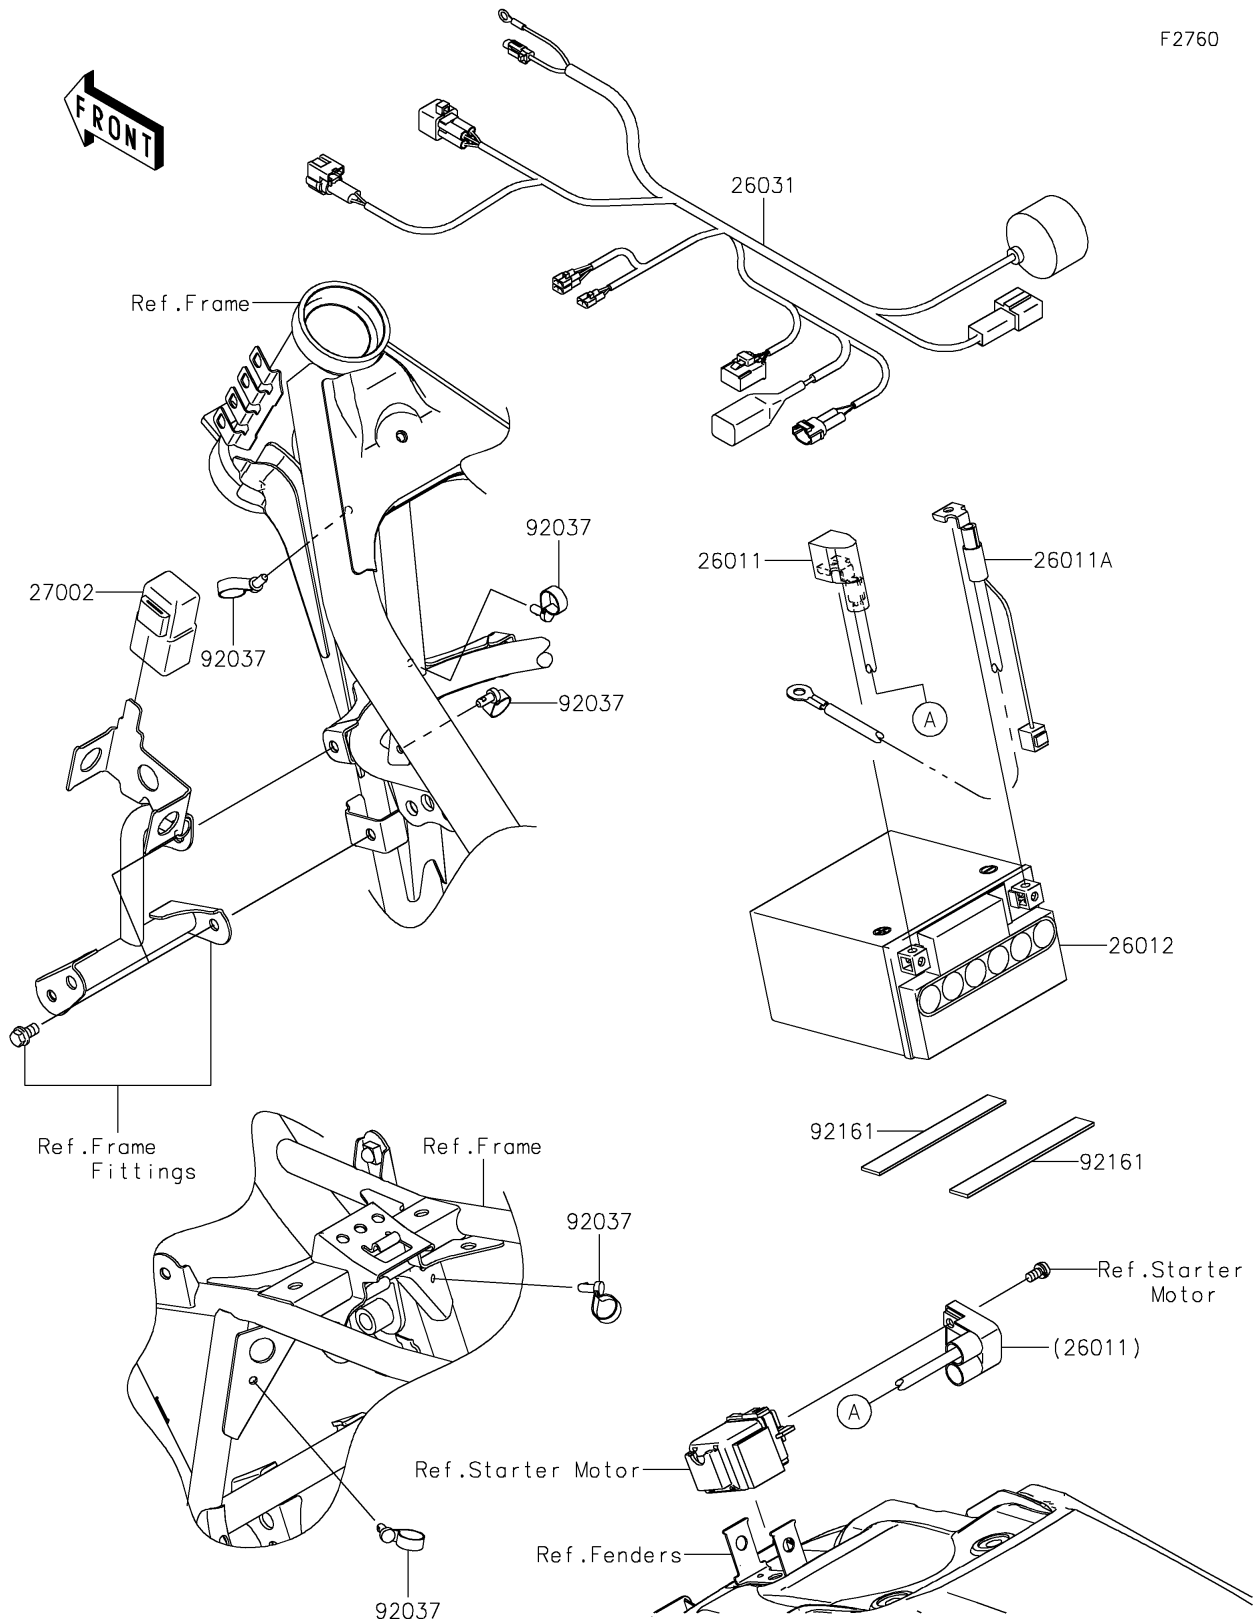

2021 KLX® 140R F PARTS DIAGRAM

Chassis Electrical Equipment

F2760

2021 KLX®140R F PARTS LIST

Chassis Electrical Equipment

ITEM NAME	PART NUMBER	QUANTITY
WIRE-LEAD,BATTERY(+) (Ref # 26011)	26011-0153	1
WIRE-LEAD,BATTERY(-) (Ref # 26011A)	26011-0969	1
BATTERY,FTX7L-BS,12V 6AH (Ref # 26012)	26012-0683	1
HARNESS,MAIN (Ref # 26031)	26031-1997	1
RELAY-ASSY (Ref # 27002)	27002-1086	1
CLAMP,SPEED,L=58 (Ref # 92037)	92037-1163	1
DAMPER (Ref # 92161)	92161-0543	1