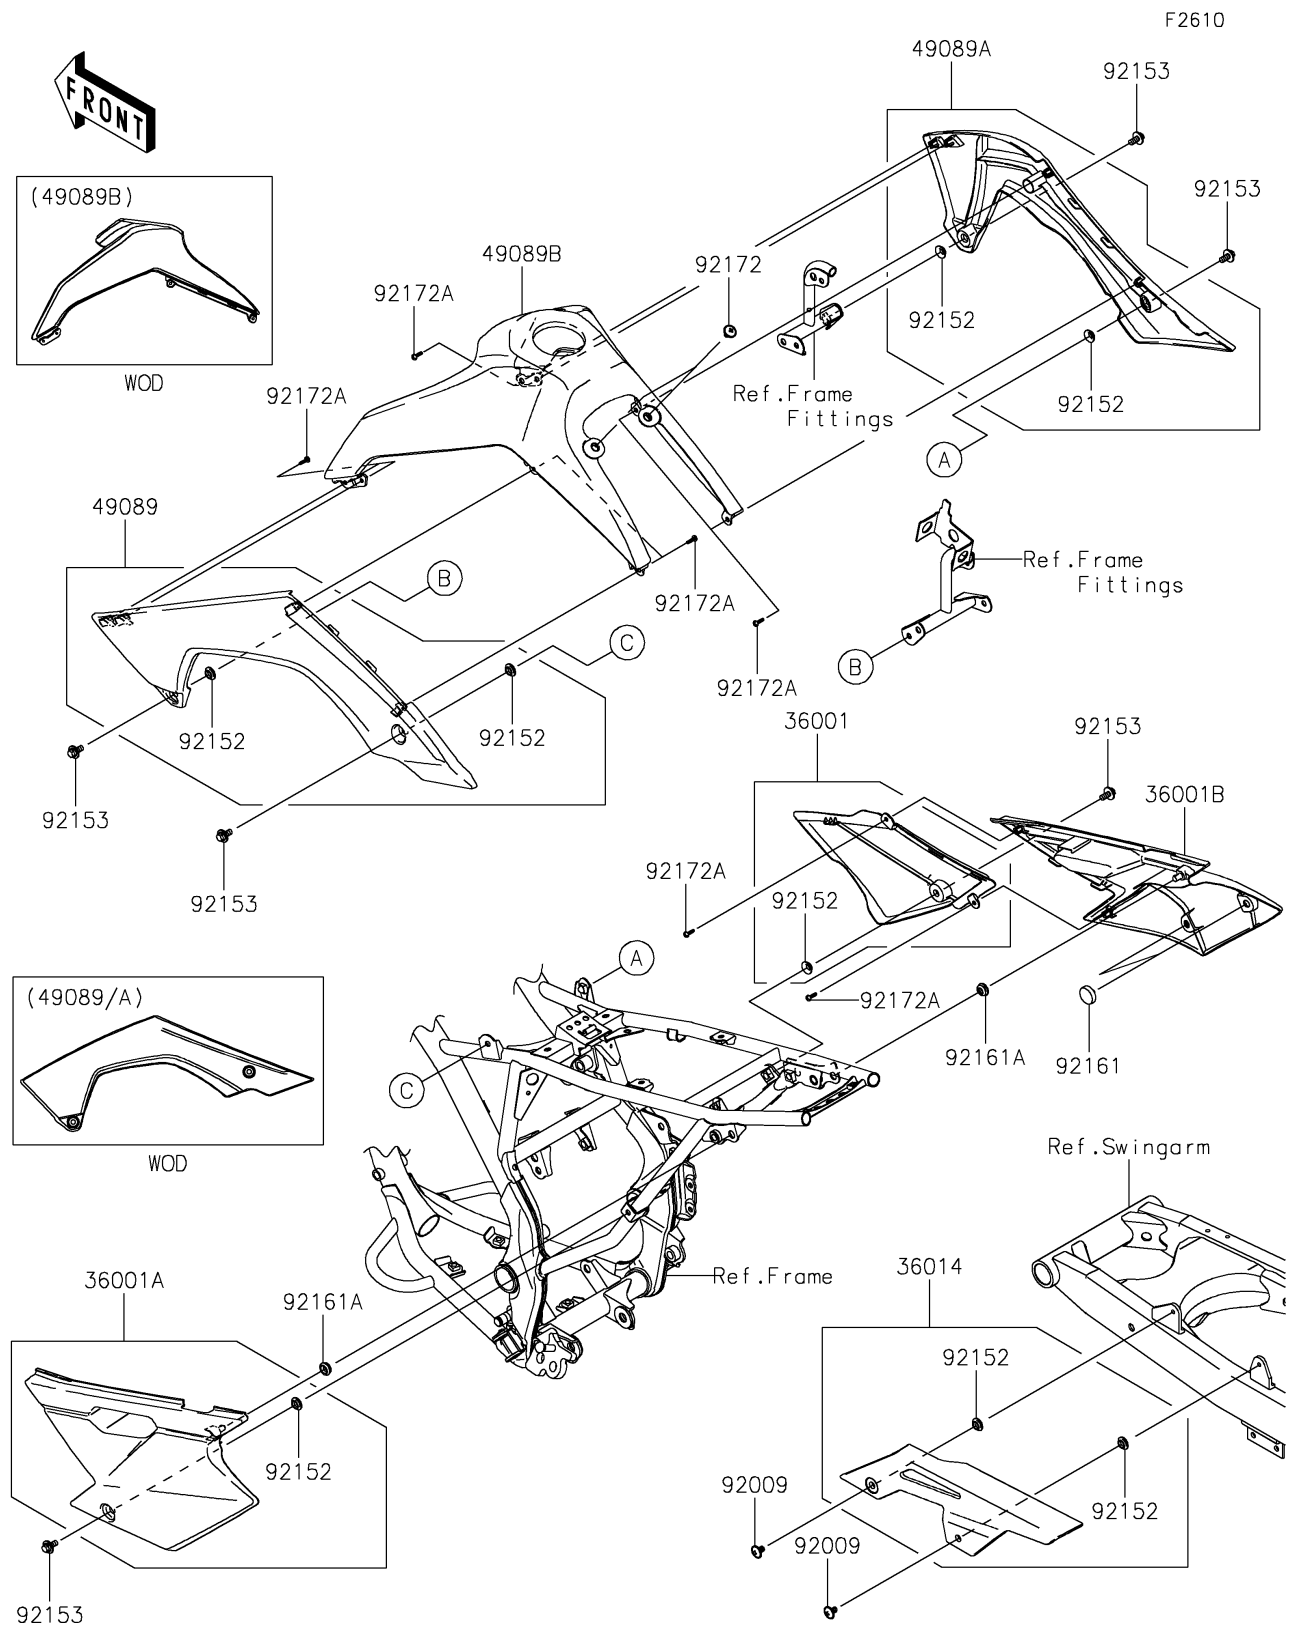

2021 KLX®140R F PARTS DIAGRAM

Side Covers/Chain Cover

2021 KLX®140R F PARTS LIST

Side Covers/Chain Cover

ITEM NAME	PART NUMBER	QUANTITY
COVER-SIDE,FR,RH,EBONY (Ref # 36001)	36001-0125-6C	1
COVER-SIDE,RR,LH,B.WHITE (Ref # 36001A)	36001-0154-266	1
COVER-SIDE,RR,RH,B.WHITE (Ref # 36001B)	36001-0156-266	1
CASE-CHAIN (Ref # 36014)	36014-0044	1
SHROUD-ENGINE,LH,L.GREEN (Ref # 49089)	49089-0053-290	1
SHROUD-ENGINE,RH,L.GREEN (Ref # 49089A)	49089-0054-290	1
SHROUD-ENGINE,UPP,L.GREEN (Ref # 49089B)	49089-0954-290	1
SCREW,6X10 (Ref # 92009)	92009-1729	1
COLLAR,8.8X11.2X4 (Ref # 92152)	92152-0909	1
BOLT,FLANGED,6X14 (Ref # 92153)	92153-0936	1
DAMPER (Ref # 92161)	92161-0336	1
DAMPER (Ref # 92161A)	92161-0631	1
SCREW,6X10 (Ref # 92172)	92172-0098	1
SCREW,TAPPING,4X12 (Ref # 92172A)	92172-0233	1