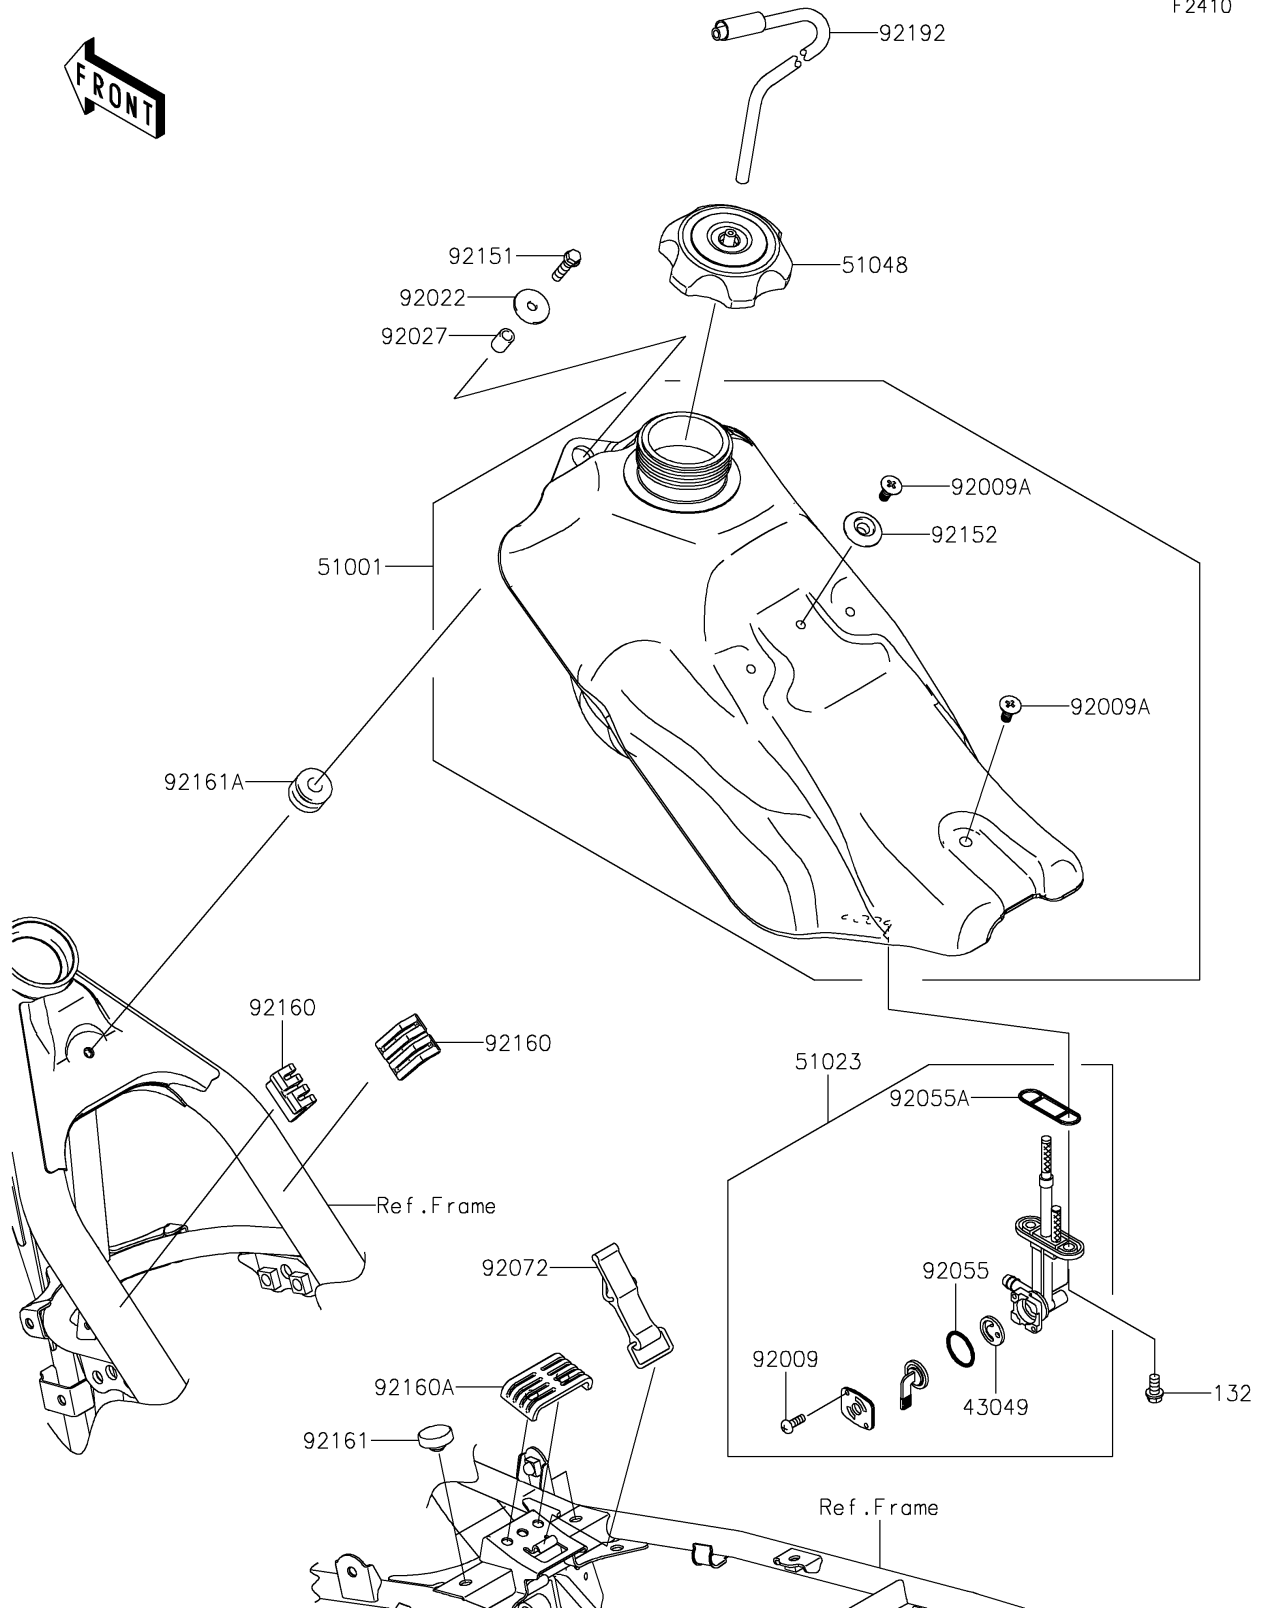

2021 KLX® 140R F PARTS DIAGRAM

Fuel Tank

F2410

2021 KLX® 140R F PARTS LIST

Fuel Tank

ITEM NAME	PART NUMBER	QUANTITY
BOLT-FLANGED-SMALL,6X12 (Ref # 132)	132BA0612	1
PACKING,VALVE (Ref # 43049)	43049-1102	1
TANK-COMP-FUEL (Ref # 51001)	51001-0847	1
TAP-ASSY,FUEL (Ref # 51023)	51023-0720	1
CAP-ASSY-TANK,FUEL (Ref # 51048)	51048-0009	1
SCREW,3X5 (Ref # 92009)	92009-1123	1
SCREW,6MM (Ref # 92009A)	92009-1971	1
WASHER,6.5X24X2 (Ref # 92022)	92022-1690	1
COLLAR,6.8X10X14 (Ref # 92027)	92027-1966	1
RING-O,FUEL TAP LEVER (Ref # 92055)	92055-0960	1
RING-O,FUEL TAP PACKING (Ref # 92055A)	92055-1112	1
BAND,FUEL TANK (Ref # 92072)	92072-0109	1
BOLT,FLANGED-SMALL,6X25 (Ref # 92151)	92151-1930	1
COLLAR (Ref # 92152)	92152-0569	1
DAMPER,FUEL TANK (Ref # 92160)	92160-1328	1
DAMPER,FUEL TANK,RR (Ref # 92160A)	92160-1397	1
DAMPER (Ref # 92161)	92161-0336	1
DAMPER (Ref # 92161A)	92161-1523	1
TUBE (Ref # 92192)	92192-0161	1