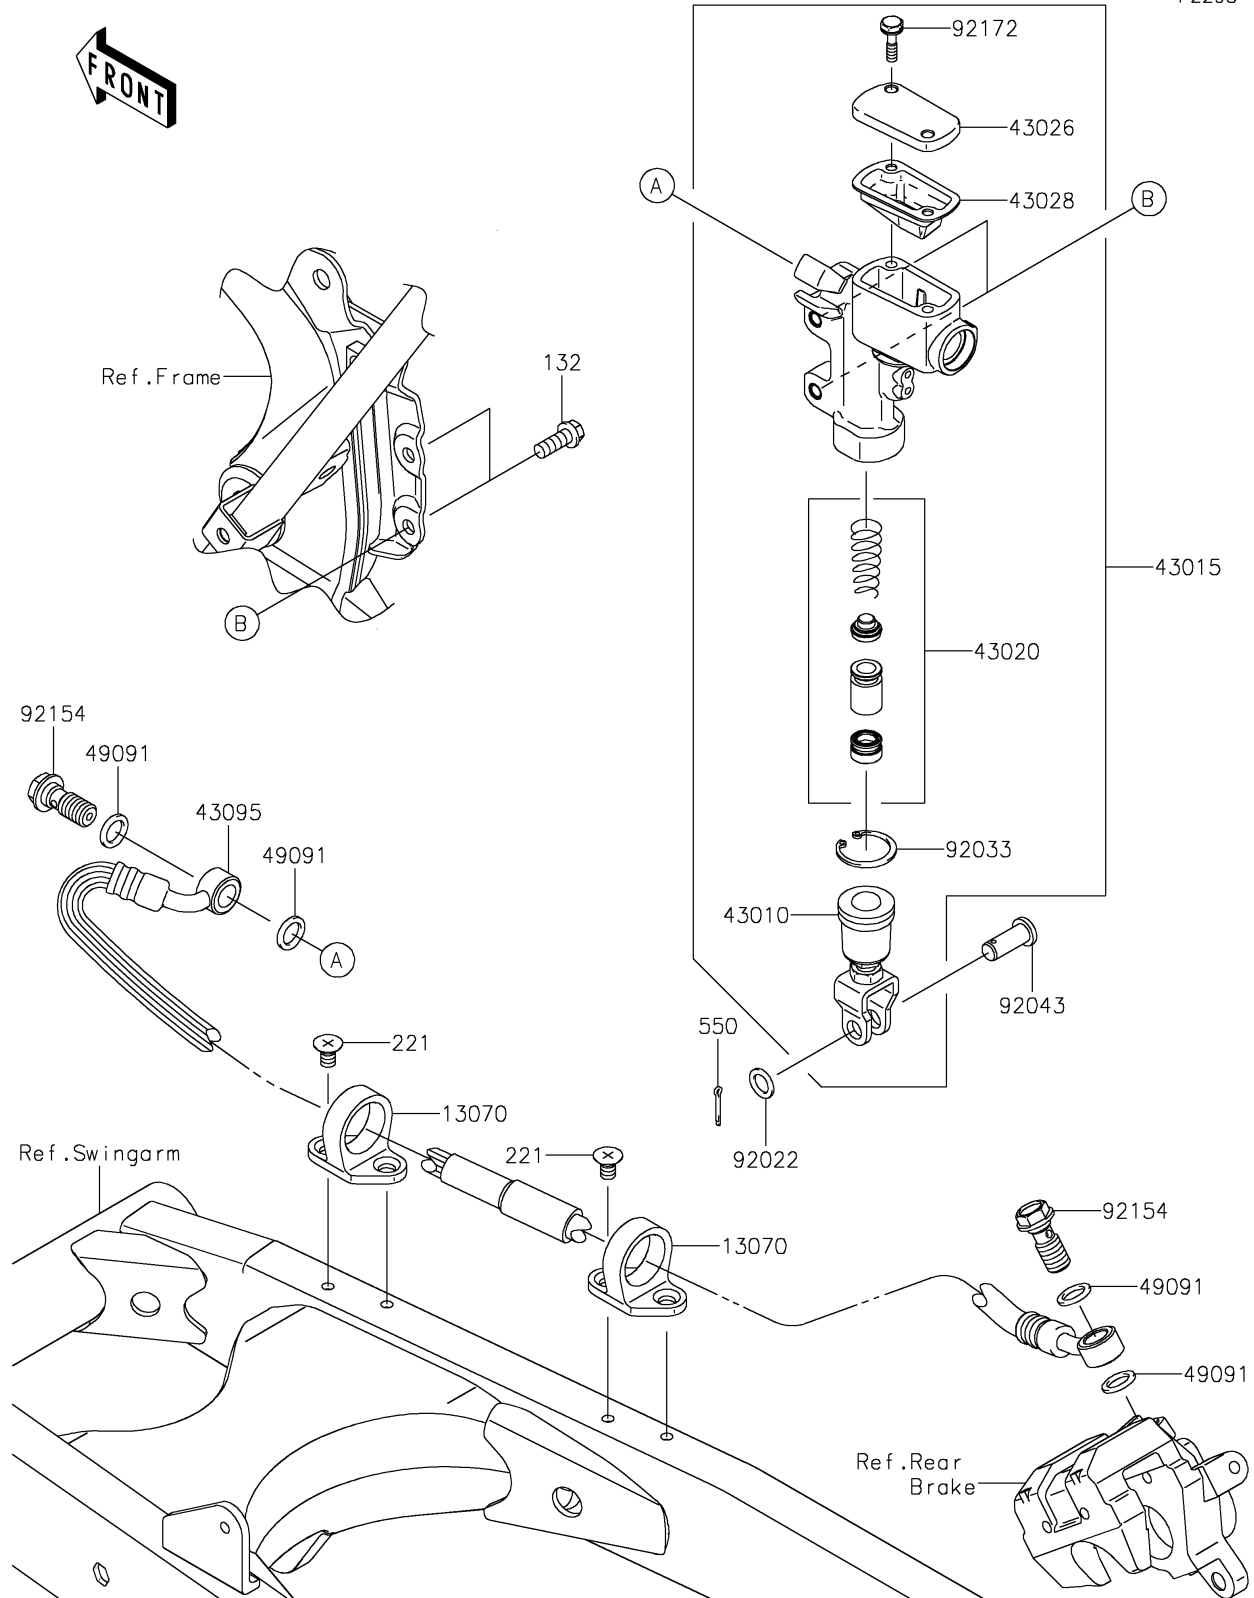

2021 KLX® 140R F PARTS DIAGRAM

Rear Master Cylinder

F2293

2021 KLX® 140R F PARTS LIST

Rear Master Cylinder

ITEM NAME	PART NUMBER	QUANTITY
GUIDE,HOSE (Ref # 13070)	13070-1144	1
BOLT-FLANGED-SMALL,6X16 (Ref # 132)	132BA0616	1
SCREW-CSK-CROS,6X10 (Ref # 221)	221AA0610	1
ROD-ASSY-BRAKE (Ref # 43010)	43010-0006	1
CYLINDER-ASSY-MASTER,RR (Ref # 43015)	43015-0099	1
PISTON-COMP-BRAKE (Ref # 43020)	43020-1094	1
CAP-BRAKE (Ref # 43026)	43026-0008	1
DIAPHRAGM (Ref # 43028)	43028-1092	1
HOSE-BRAKE,RR,588MM (Ref # 43095)	43095-0954	1
WASHER-SEAL,10.1X14.5X1.5 (Ref # 49091)	49091-0001	1
PIN-COTTER,2.0X15 (Ref # 550)	550AA2015	1
WASHER,8.5X13X1 (Ref # 92022)	92022-1028	1
RING-SNAP,20.9X24.6X1.2 (Ref # 92033)	92033-0079	1
PIN (Ref # 92043)	92043-0004	1
BOLT,OIL,L=23 (Ref # 92154)	92154-0226	1
SCREW (Ref # 92172)	92172-0286	1