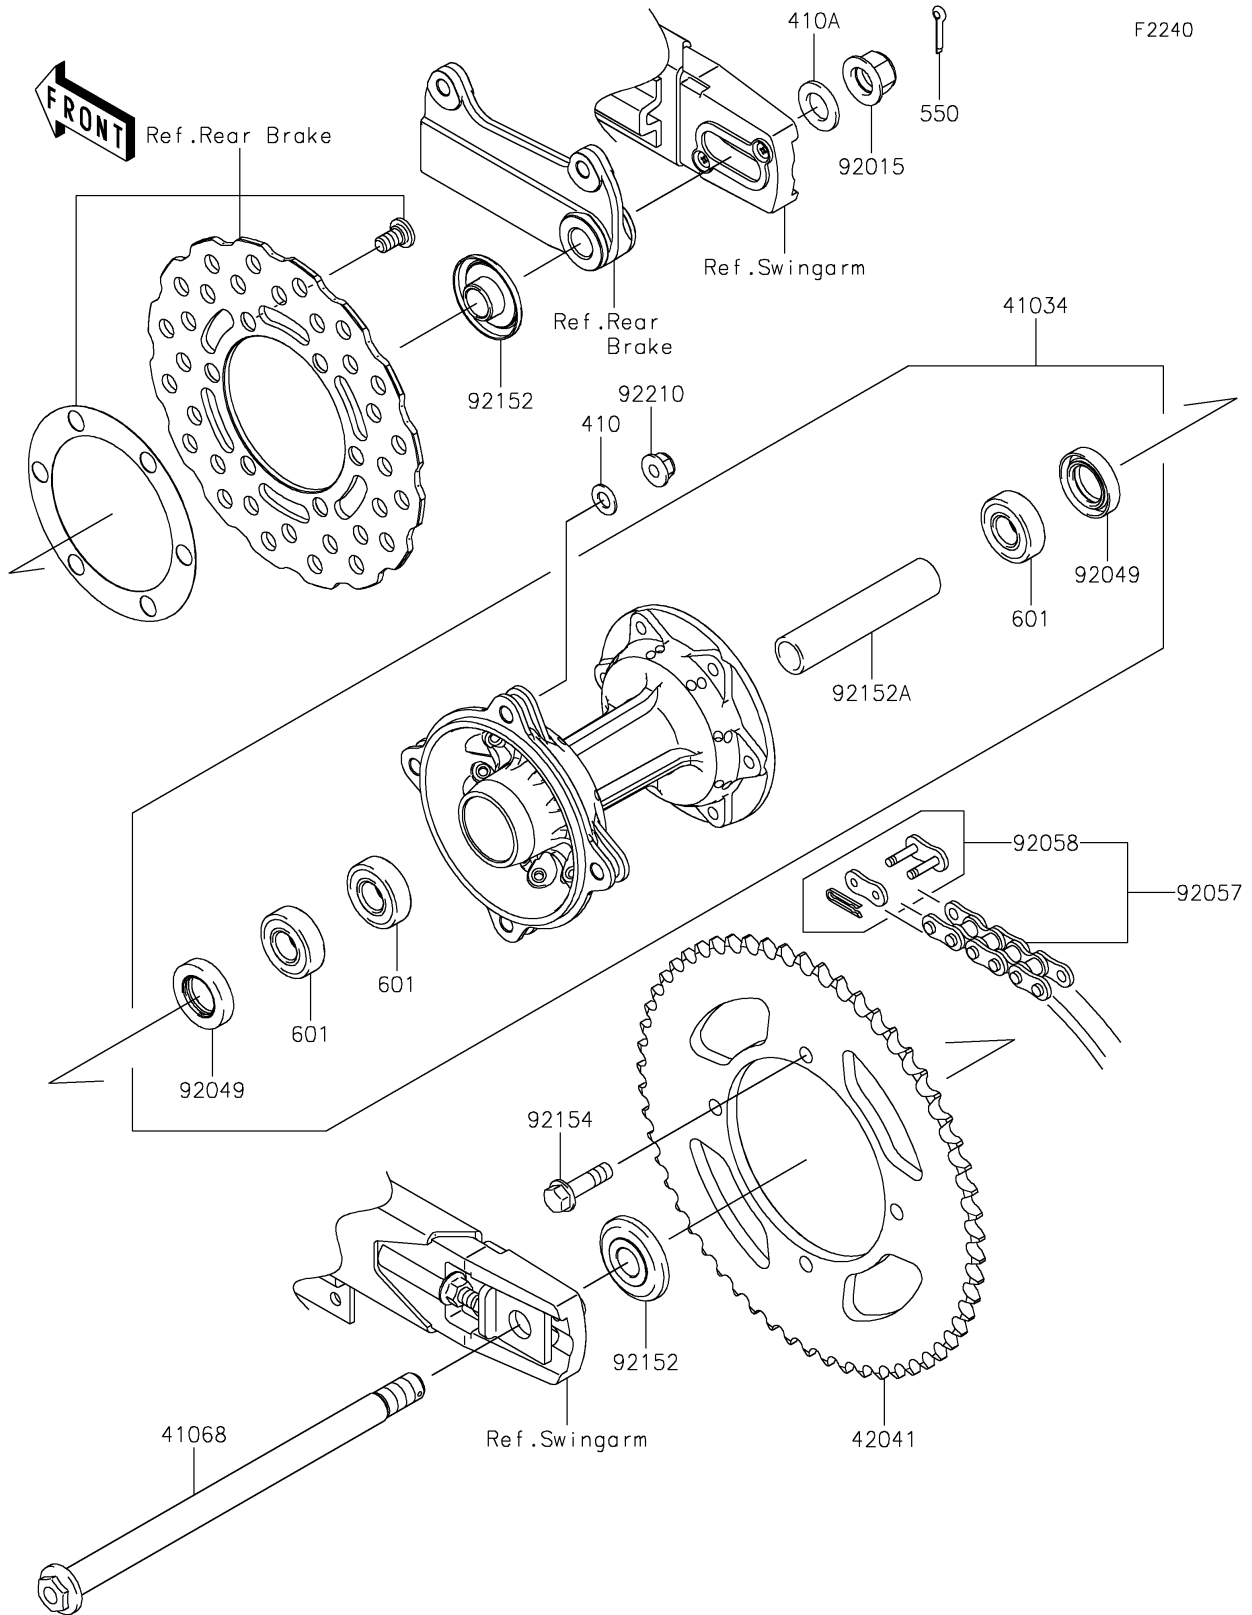

2021 KLX® 140R F PARTS DIAGRAM

Rear Hub

2021 KLX® 140R F PARTS LIST

Rear Hub

ITEM NAME	PART NUMBER	QUANTITY
WASHER-PLAIN-SMALL,8MM (Ref # 410)	410AA0800	1
DRUM-ASSY,RR (Ref # 41034)	41034-0574	1
AXLE,RR,238MM (Ref # 41068)	41068-0085	1
WASHER-PLAIN-SMALL,14MM (Ref # 410A)	410AA1400	1
SPROCKET-HUB,57T (Ref # 42041)	42041-0156	1
PIN-COTTER,2.5X20 (Ref # 550)	550AA2520	1
BEARING-BALL (Ref # 601)	601B6202UU	1
NUT,FLANGED,14MM (Ref # 92015)	92015-1401	1
SEAL-OIL (Ref # 92049)	92049-0114	1
CHAIN,DRIVE,DID428HDS3X134L (Ref # 92057)	92057-0684	1
JOINT-CHAIN,DRIVE (Ref # 92058)	92058-0016	1
COLLAR,RR AXLE,L=12.5 (Ref # 92152)	92152-0651	1
COLLAR,RR BRAKE DRUM,L=95 (Ref # 92152A)	92152-1090	1
BOLT,FLANGED,8X30 (Ref # 92154)	92154-0424	1
NUT,FLANGED,LOCK,8MM (Ref # 92210)	92210-0159	1