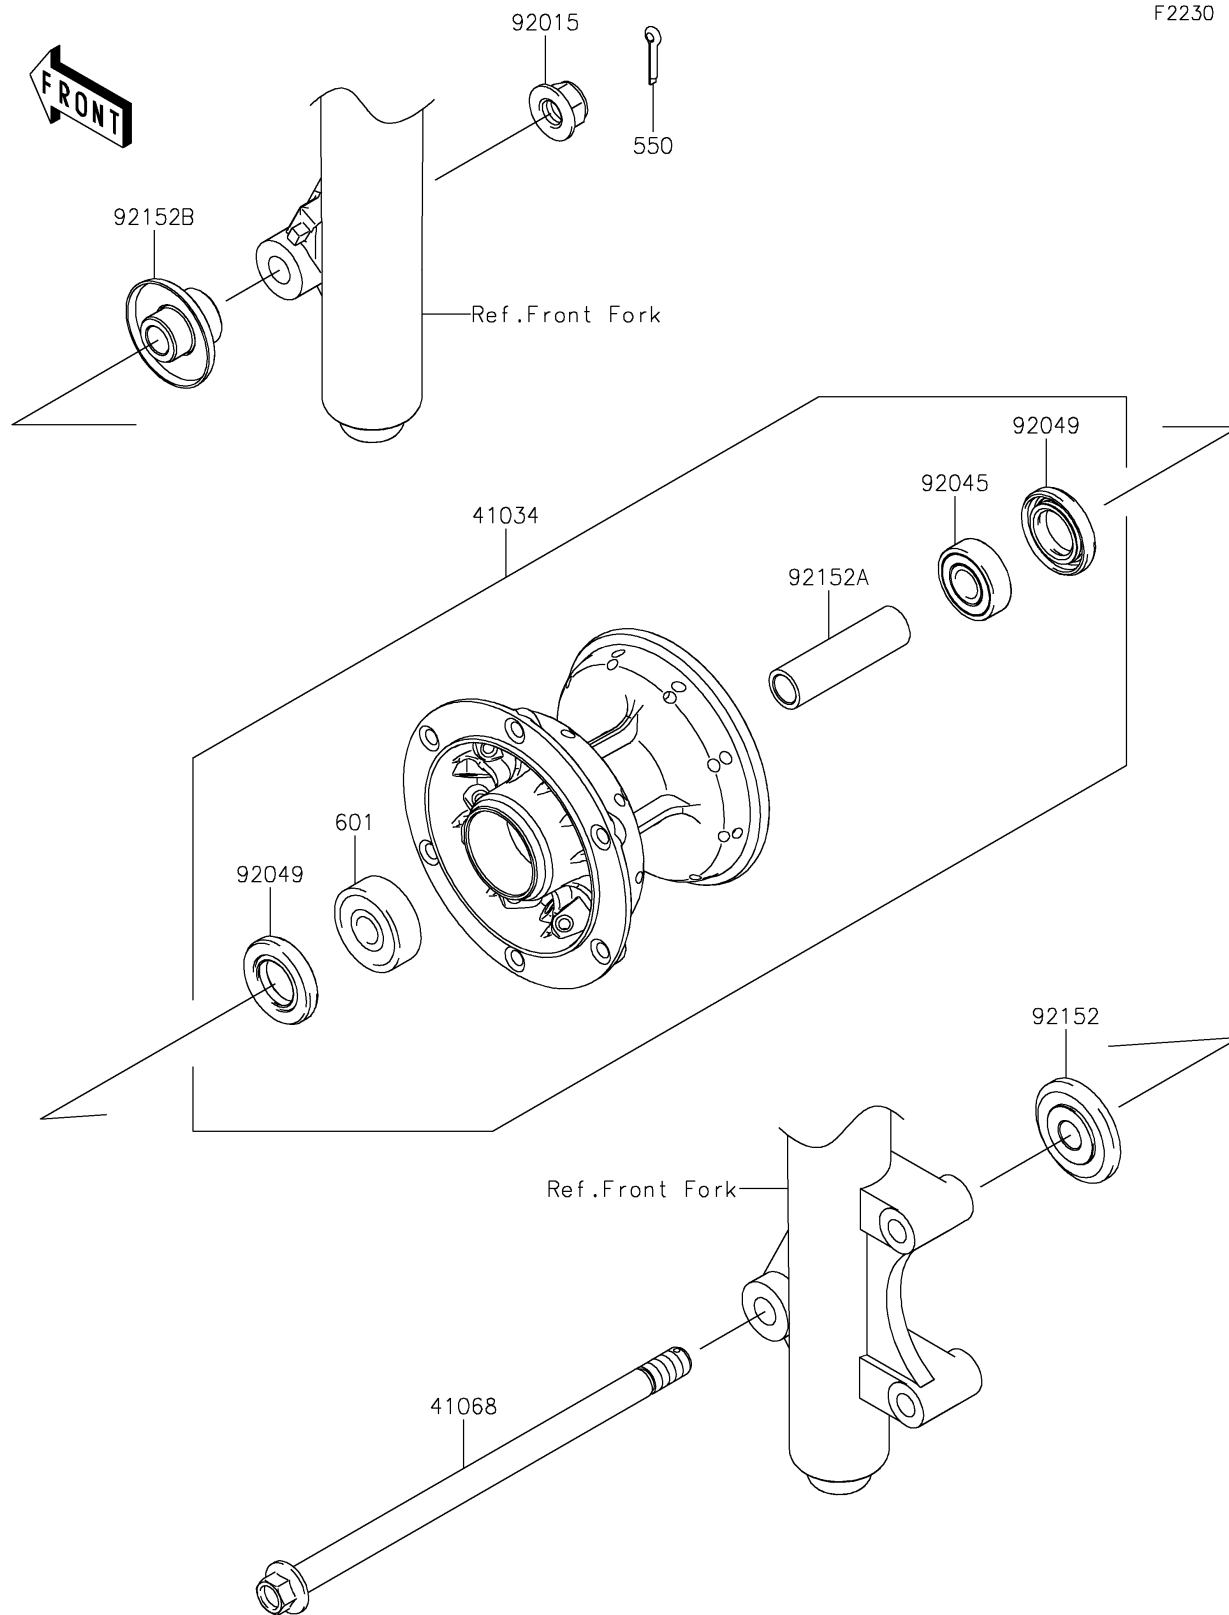

2021 KLX® 140R F PARTS DIAGRAM

Front Hub

F2230

2021 KLX®140R F PARTS LIST

Front Hub

ITEM NAME	PART NUMBER	QUANTITY
DRUM-ASSY,FR (Ref # 41034)	41034-0573	1
AXLE,FR (Ref # 41068)	41068-1333	1
PIN-COTTER,2.5X20 (Ref # 550)	550AA2520	1
BEARING-BALL,#6201UUC3 (Ref # 601)	601B6301UU	1
NUT,LOCK,FLANGED,12MM (Ref # 92015)	92015-1433	1
BEARING-BALL,TMB201LLUC3/2A (Ref # 92045)	92045-1062	1
SEAL-OIL,20X37X6.5 (Ref # 92049)	92049-0113	1
COLLAR,FR AXLE,L=12 (Ref # 92152)	92152-0653	1
COLLAR,12.2X17.3X62.5 (Ref # 92152A)	92152-0709	1
COLLAR (Ref # 92152B)	92152-2192	1