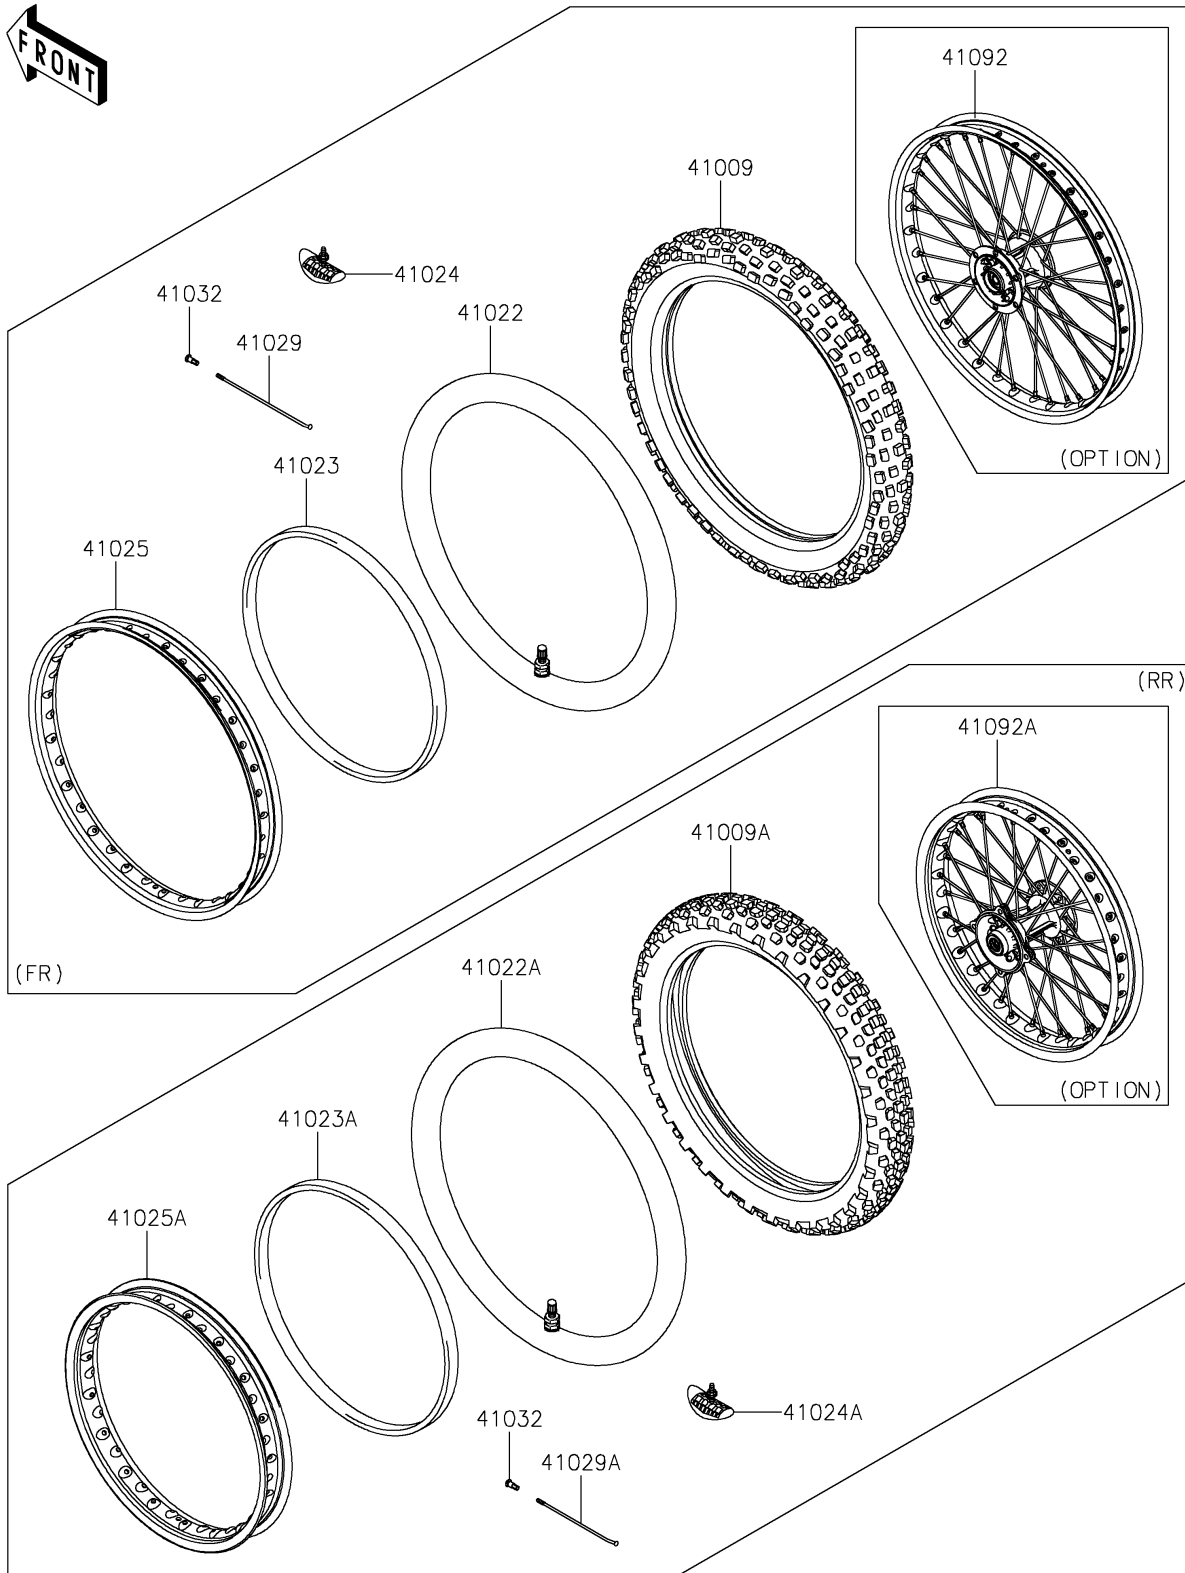

2021 KLX® 140R F PARTS DIAGRAM

Wheels/Tires

F2210

2021 KLX® 140R F PARTS LIST

Wheels/Tires

ITEM NAME	PART NUMBER	QUANTITY
TIRE,FR,2.75-21 45M,VE-35F (Ref # 41009)	41009-0865	1
TIRE,RR,4.10-18 59M,VE-33 (Ref # 41009A)	41009-0866	1
TUBE-TIRE,2.75/3.00-21(IRC) (Ref # 41022)	41022-0125	1
TUBE-TIRE,3.25/3.50-18(IRC) (Ref # 41022A)	41022-0126	1
BAND-RIM,22-21(IRC) (Ref # 41023)	41023-0030	1
BAND-RIM,22-18(IRC) (Ref # 41023A)	41023-0031	1
STOPPER-RIM,1.60-M(DUNLOP) (Ref # 41024)	41024-010	1
STOPPER-RIM,1.85-M(DUNLOP) (Ref # 41024A)	41024-011	1
RIM,FR,21X1.60,SILVER (Ref # 41025)	41025-0359-WA	1
RIM,RR,18X1.85,SILVER (Ref # 41025A)	41025-0360-WA	1
SPOKE-INNER,228MMX159D (Ref # 41029)	41029-0078	1
SPOKE-INNER,191.5MMX162D (Ref # 41029A)	41029-0090	1
NIPPLE-SPOKE (Ref # 41032)	41032-0010	1
WHEEL,FR,1.60X21,SILVER (Ref # 41092)	41092-0001-WA	1
WHEEL,RR,1.85X18,SILVER (Ref # 41092A)	41092-0002-WA	1