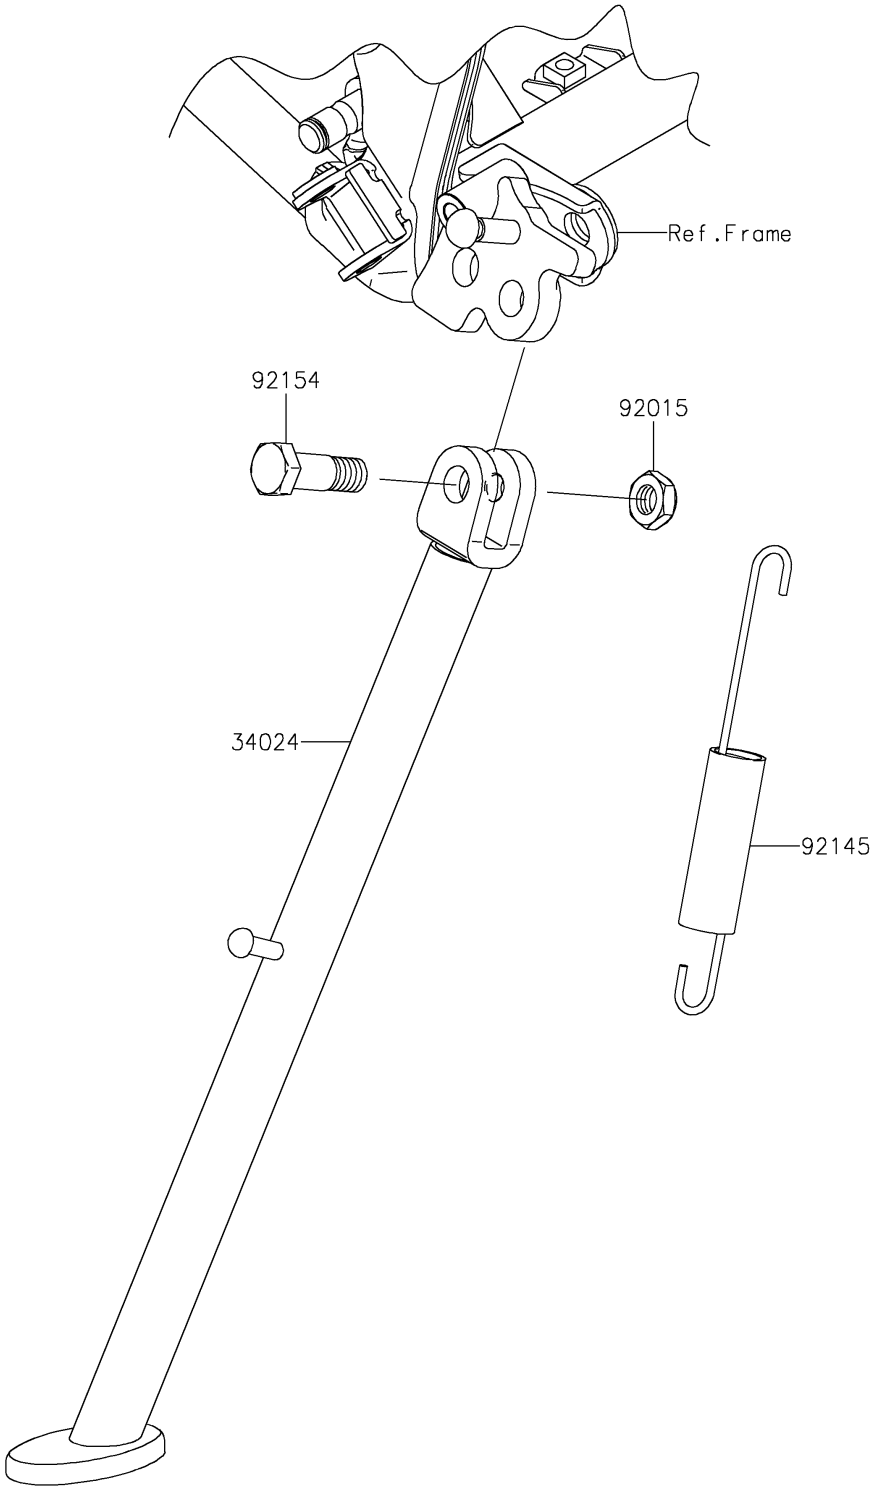

2021 KLX® 140R F PARTS DIAGRAM

Stand(s)

F2190

2021 KLX®140R F PARTS LIST

Stand(s)

ITEM NAME	PART NUMBER	QUANTITY
STAND-SIDE,P.SILVER (Ref # 34024)	34024-0139-458	1
NUT,LOCK,10MM,BLACK (Ref # 92015)	92015-1188	1
SPRING,SIDE STAND (Ref # 92145)	92145-0584	1
BOLT,SIDE STAND (Ref # 92154)	92154-0412	1