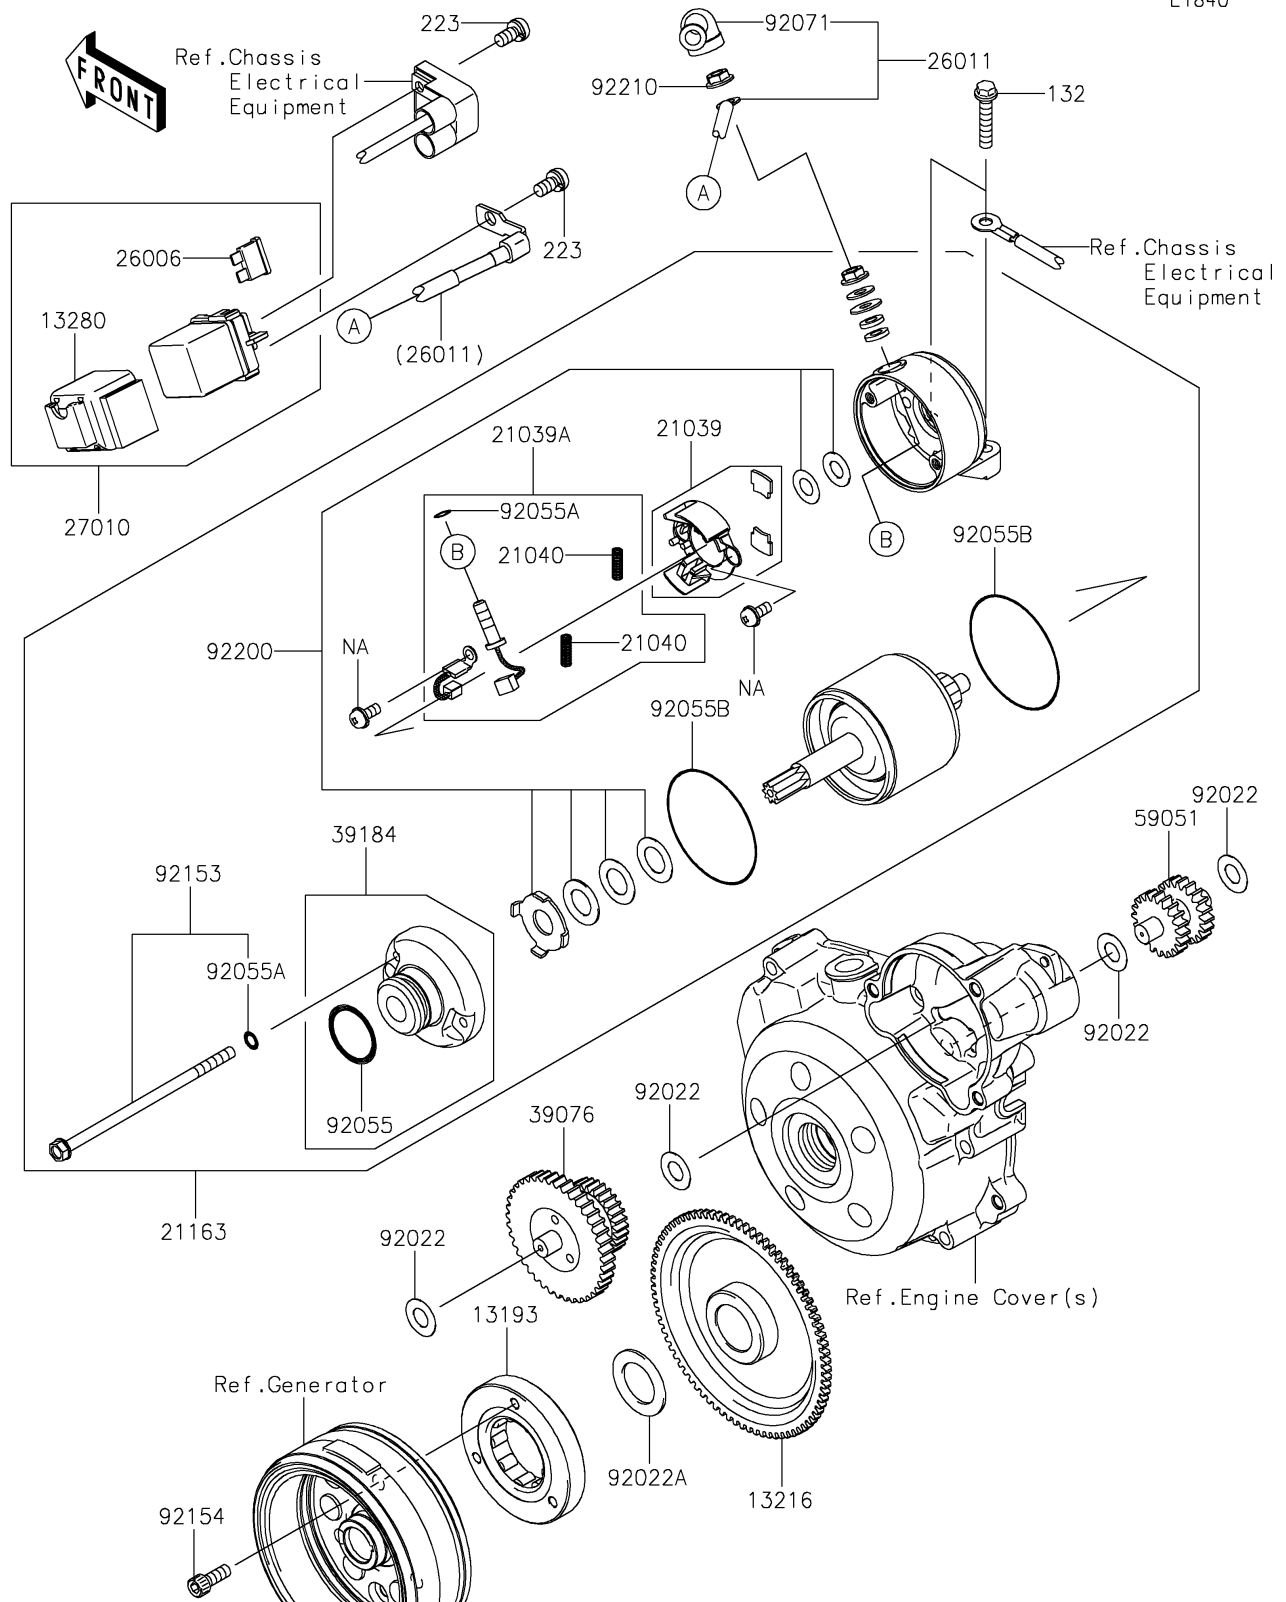

## 2021 KLX® 140R F PARTS DIAGRAM

Starter Motor

E1840

## 2021 KLX® 140R F PARTS LIST

Starter Motor

ITEM NAME	PART NUMBER	QUANTITY
CLUTCH-ASSY-ONEWAY (Ref # 13193)	13193-0005	1
BOLT-FLANGED-SMALL,6X30 (Ref # 132)	132BD0630	1
GEAR-COMP,FREE WHEEL (Ref # 13216)	13216-0040	1
HOLDER (Ref # 13280)	13280-0818	1
BRUSH (Ref # 21039)	21039-0007	1
BRUSH (Ref # 21039A)	21039-0008	1
SPRING-BRUSH (Ref # 21040)	21040-0004	1
STARTER-ELECTRIC (Ref # 21163)	21163-0762	1
SCREW-PAN-WS-CROS,5X10 (Ref # 223)	223AA0510	1
FUSE,BLADE,10A,RED (Ref # 26006)	26006-1007	1
WIRE-LEAD,STARTER (Ref # 26011)	26011-0782	1
SWITCH,MAGNETIC (Ref # 27010)	27010-0798	1
LIMITER,STARTER IDLE GEAR (Ref # 39076)	39076-0020	1
BRACKET-ASSY (Ref # 39184)	39184-0015	1
GEAR-SPUR,IDLE (Ref # 59051)	59051-0785	1
WASHER,10.2X20X0.5 (Ref # 92022)	92022-1649	1
WASHER,22.3X35X1.6 (Ref # 92022A)	92022-212	1
RING-O (Ref # 92055)	92055-1276	1
RING-O,4.5X2.0 (Ref # 92055A)	92055-1370	1
RING-O (Ref # 92055B)	92055-1550	1
GROMMET (Ref # 92071)	92071-0705	1
BOLT (Ref # 92153)	92153-1914	1
BOLT,SOCKET,6X16 (Ref # 92154)	92154-0235	1
WASHER,SET (Ref # 92200)	92200-0407	1
NUT,FLANGED,6MM (Ref # 92210)	92210-1514	1