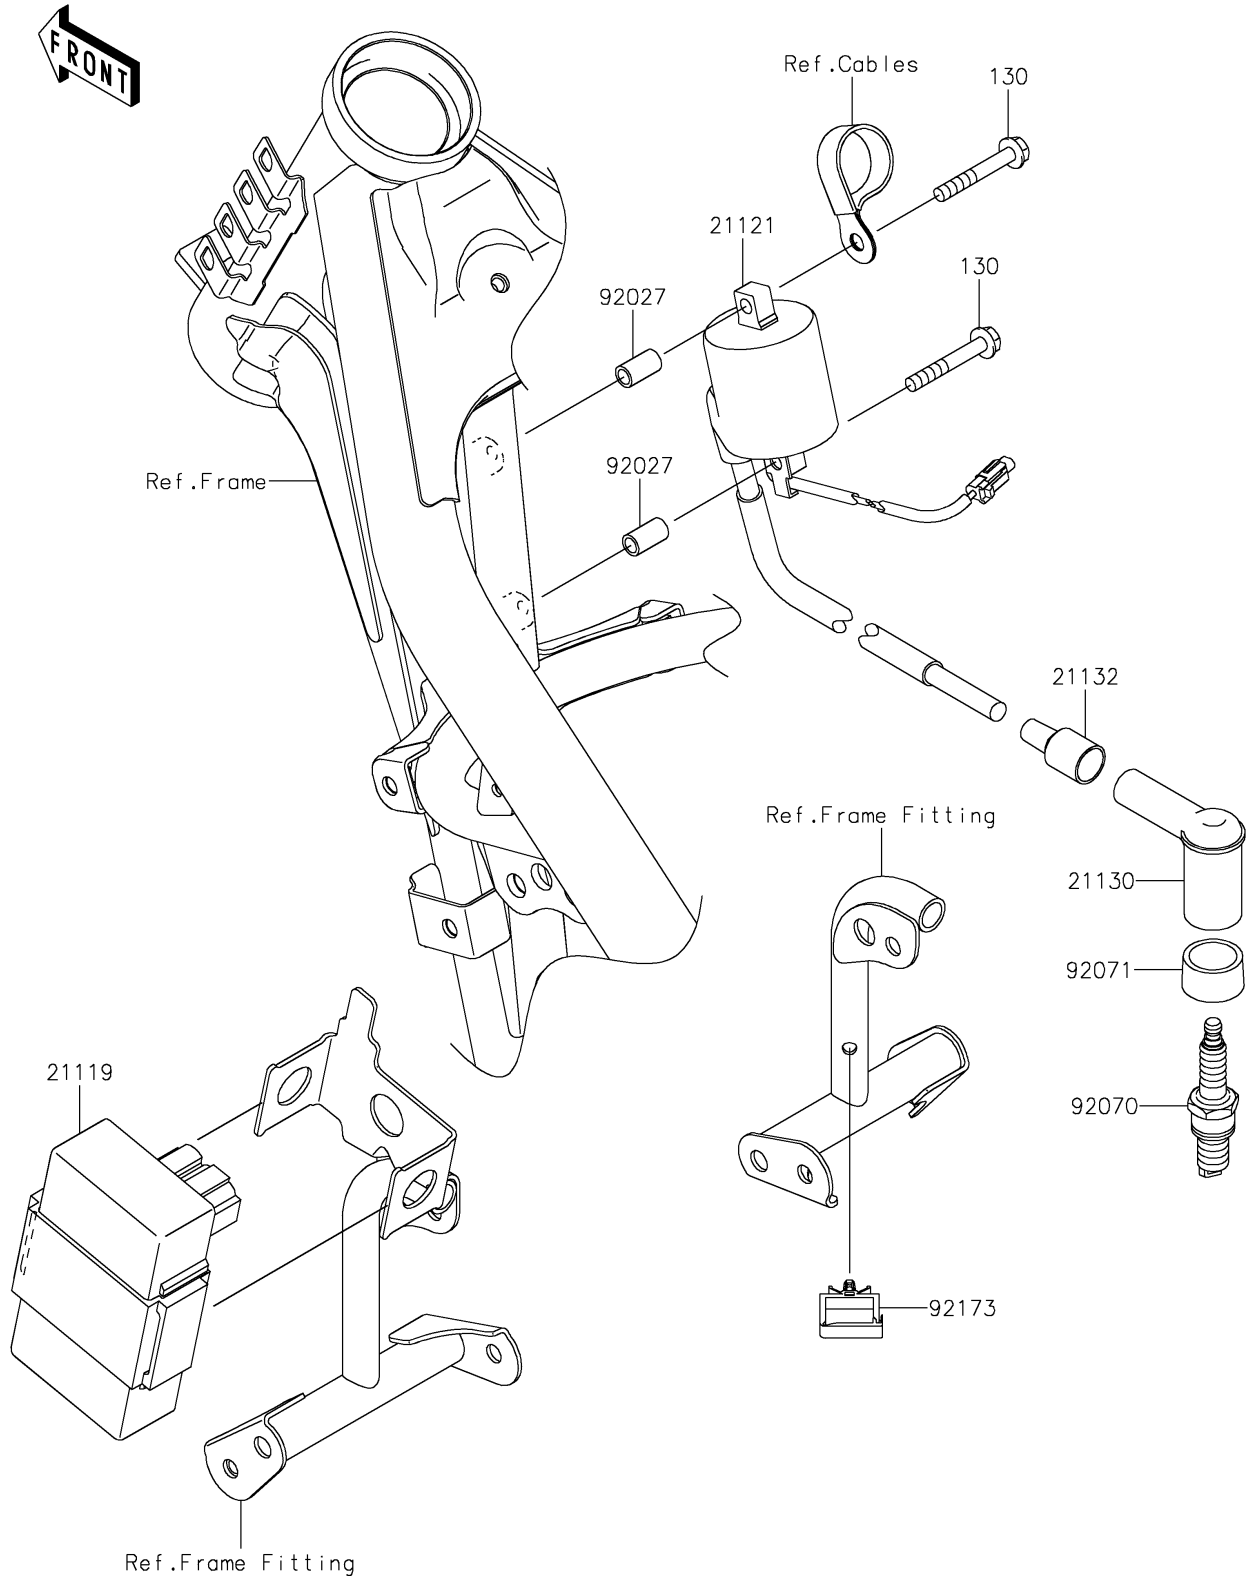

2021 KLX®140R F PARTS DIAGRAM

Ignition System

E1830

2021 KLX®140R F PARTS LIST

Ignition System

ITEM NAME	PART NUMBER	QUANTITY
BOLT-FLANGED,5X35 (Ref # 130)	130BA0535	1
IGNITER (Ref # 21119)	21119-0594	1
COIL-IGNITION (Ref # 21121)	21121-0728	1
CAP-SPARK PLUG (Ref # 21130)	21130-1003	1
GROMMET,HIGH TENSION (Ref # 21132)	21132-005	1
COLLAR,5.6X8X14.5 (Ref # 92027)	92027-1789	1
PLUG-SPARK,CR7HSA (Ref # 92070)	92070-0037	1
GROMMET,SPARK PLUG CAP (Ref # 92071)	92071-1015	1
CLAMP (Ref # 92173)	92173-1513	1