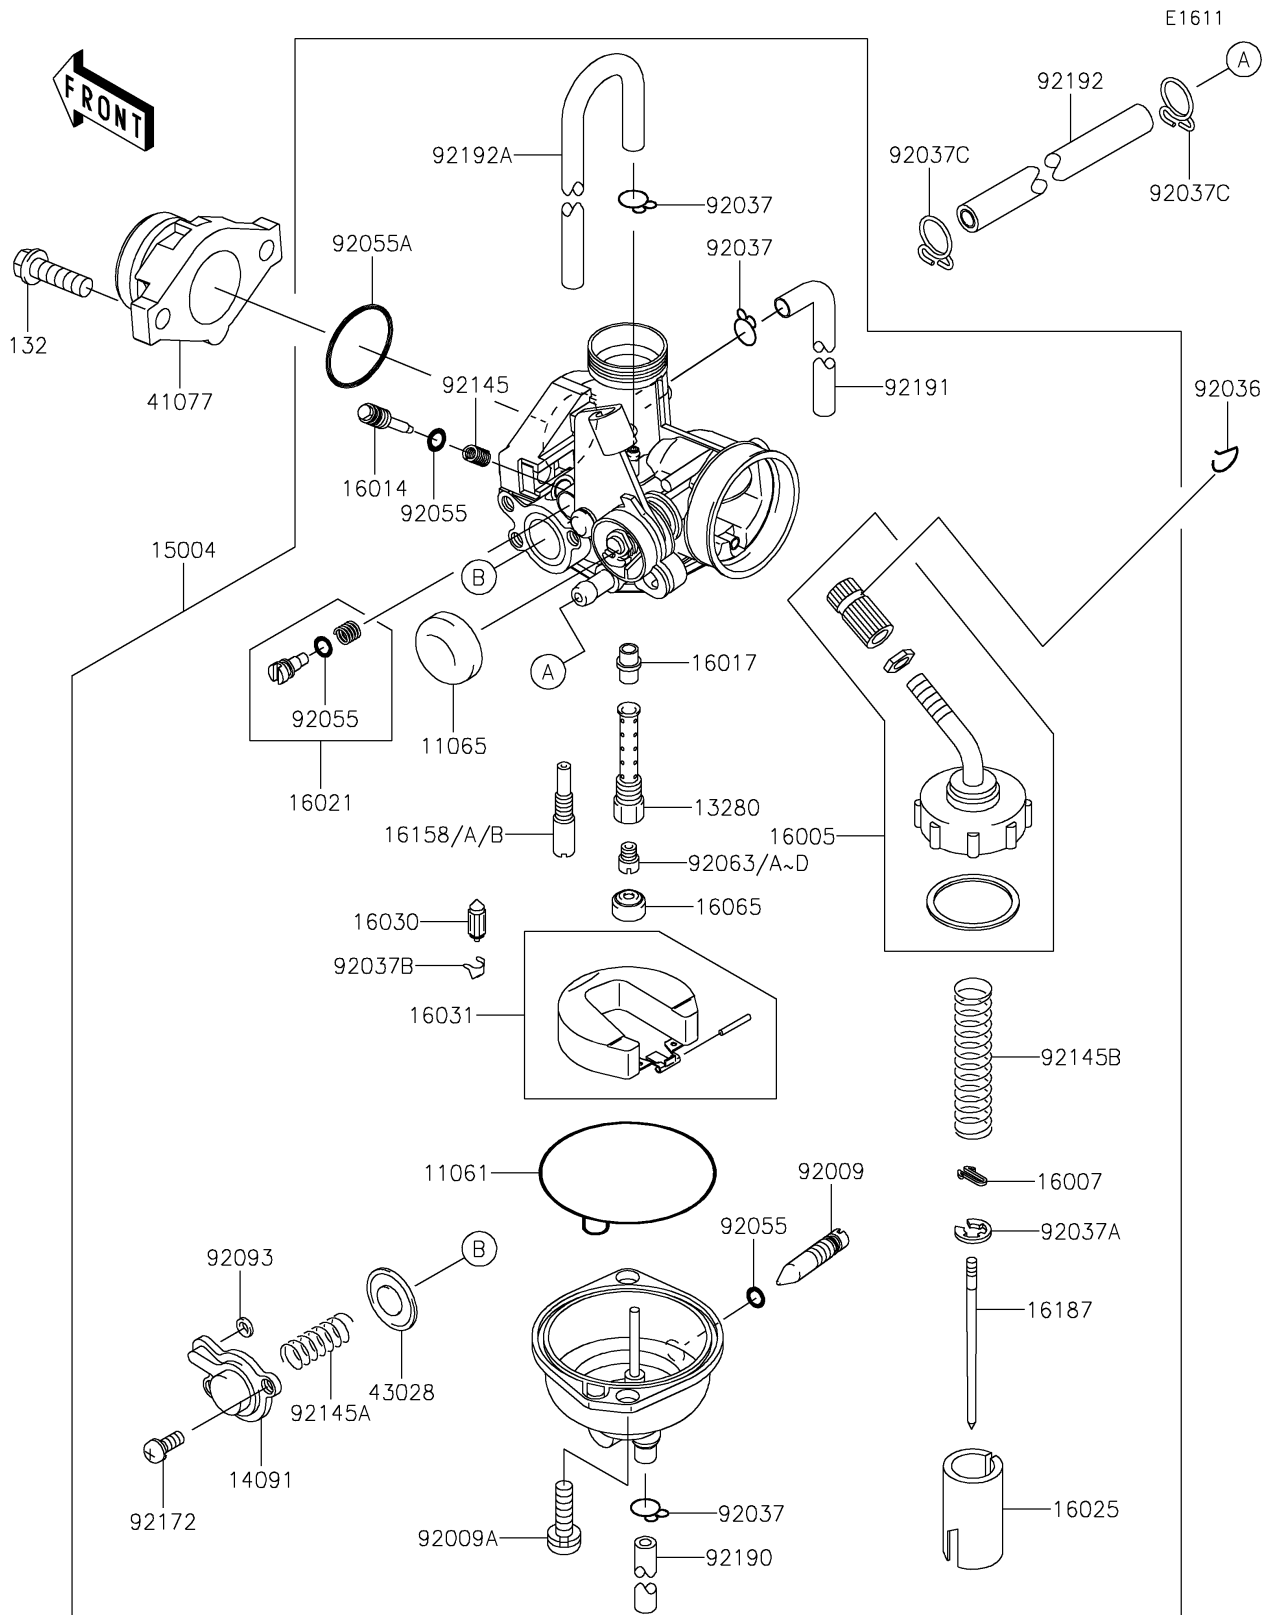

2021 KLX® 140R F PARTS DIAGRAM

Carburetor

2021 KLX® 140R F PARTS LIST

Carburetor

ITEM NAME	PART NUMBER	QUANTITY
GASKET,FLOAT CHAMBER (Ref # 11061)	11061-0454	1
CAP,CHOKE (Ref # 11065)	11065-0811	1
HOLDER,NEEDLE JET (Ref # 13280)	13280-0286	1
COVER (Ref # 14091)	14091-0285	1
CARBURETOR-ASSY (Ref # 15004)	15004-0936	1
TOP-CHAMBER (Ref # 16005)	16005-1091	1
SEAT-SPRING (Ref # 16007)	16007-1103	1
SCREW-PILOT AIR (Ref # 16014)	16014-0021	1
JET-NEEDLE (Ref # 16017)	16017-0014	1
SCREW-THROTTLE STOP (Ref # 16021)	16021-1203	1
VALVE-THROTTLE (Ref # 16025)	16025-0028	1
VALVE-FLOAT (Ref # 16030)	16030-1052	1
FLOAT (Ref # 16031)	16031-0004	1
HOLDER-CARBURETOR,JET (Ref # 16065)	16065-1106	1
JET-SLOW,#35 (Ref # 16158)	16158-0004	1
JET-SLOW,#40 (Ref # 16158A)	16158-0005	1
JET-SLOW,#38 (Ref # 16158B)	16158-1063	1
NEEDLE-JET,NNA (Ref # 16187)	16187-0283	1
ADAPTER (Ref # 41077)	41077-0038	1
DIAPHRAGM (Ref # 43028)	43028-0003	1
SCREW,DRAIN (Ref # 92009)	92009-1057	1
SCREW (Ref # 92009A)	92009-1750	1
RING-SNAP (Ref # 92036)	92036-018	1
CLAMP,TUBE (Ref # 92037)	92037-1142	1
CLAMP,JET NEEDLE (Ref # 92037A)	92037-1401	1
CLAMP,FLOAT VALVE (Ref # 92037B)	92037-1476	1
CLAMP (Ref # 92037C)	92037-1712	1
RING-O (Ref # 92055)	92055-1053	1
RING-O (Ref # 92055A)	92055-1541	1

2021 KLX® 140R F PARTS LIST

Carburetor

ITEM NAME	PART NUMBER	QUANTITY
JET-MAIN,#90 (Ref # 92063)	92063-0013	1
JET-MAIN,#92 (Ref # 92063A)	92063-0014	1
JET-MAIN,#95 (Ref # 92063B)	92063-0015	1
JET-MAIN,#98 (Ref # 92063C)	92063-0016	1
JET-MAIN,#100 (Ref # 92063D)	92063-0017	1
BOLT-FLANGED-SMALL,6X20 (Ref # 132)	132BC0620	1
SEAL,U-RING (Ref # 92093)	92093-1046	1
SPRING (Ref # 92145)	92145-0004	1
SPRING (Ref # 92145A)	92145-0217	1
SPRING (Ref # 92145B)	92145-0610	1
SCREW (Ref # 92172)	92172-0165	1
TUBE,3.5X6.5X240 (Ref # 92190)	92190-1218	1
TUBE,3.5X6.5X298 (Ref # 92191)	92191-1142	1
TUBE,5X10X150 (Ref # 92192)	92192-0477	1
TUBE,3.5X6.5X18/320 (Ref # 92192A)	92192-0690	1