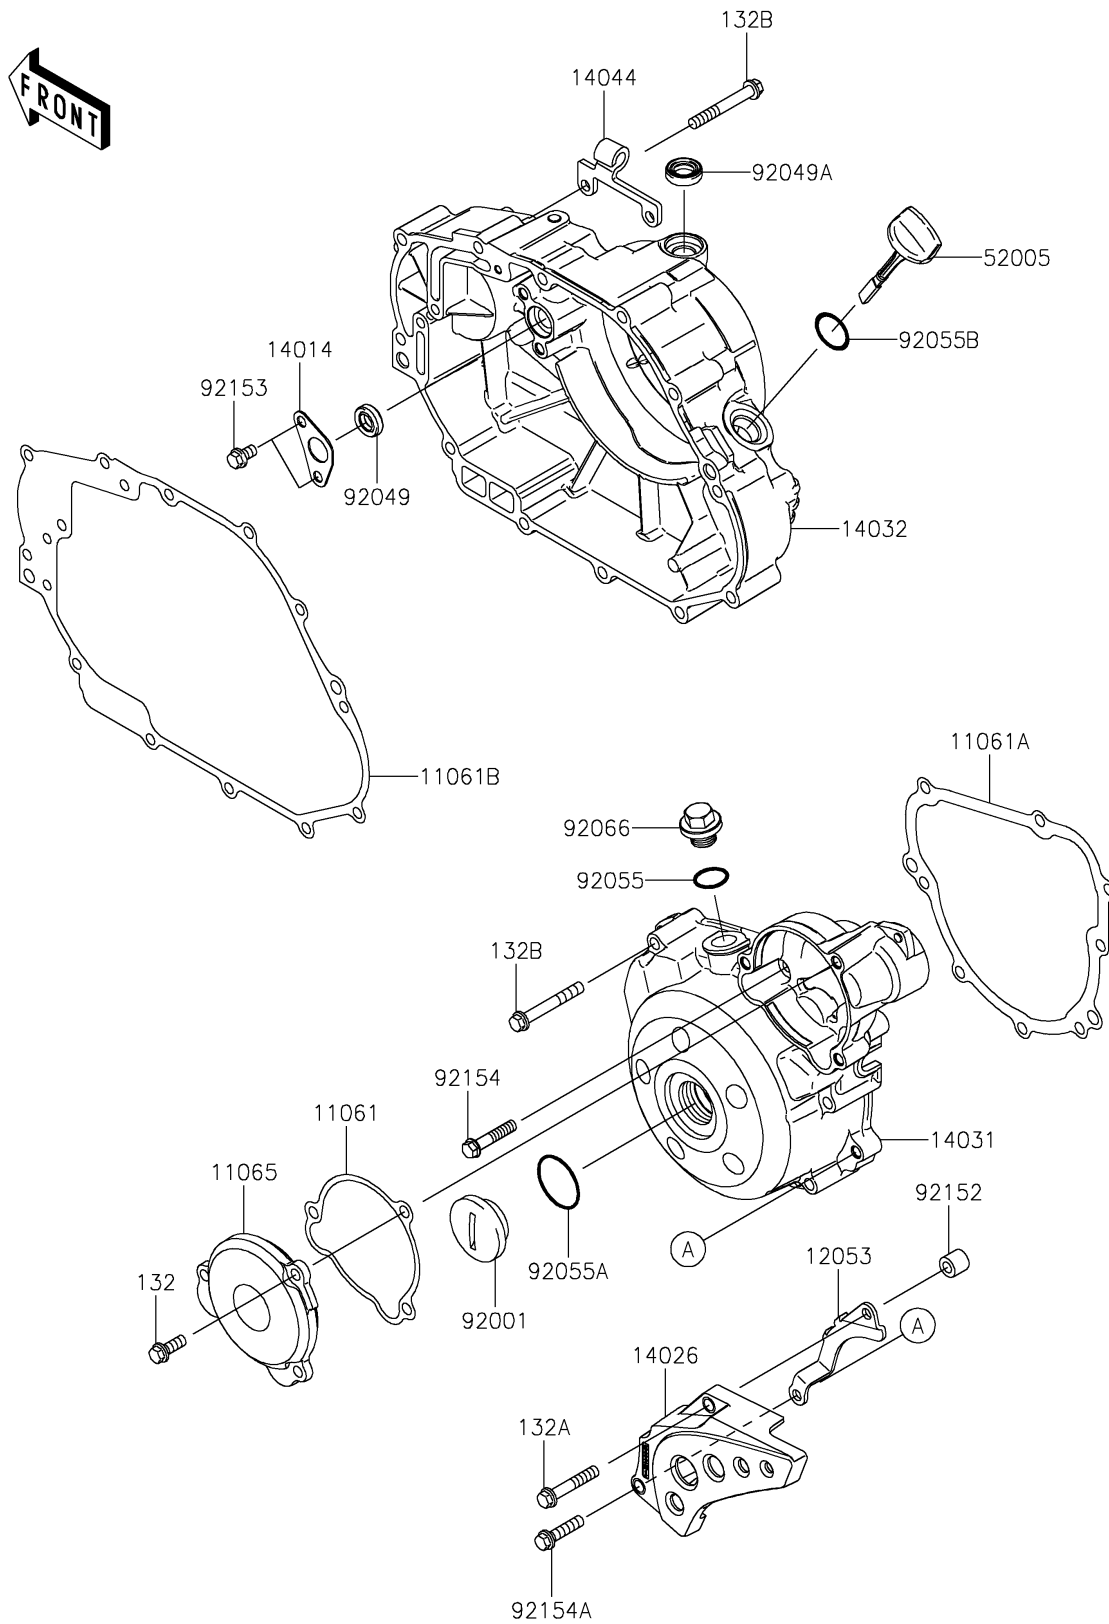

2021 KLX® 140R F PARTS DIAGRAM

Engine Cover(s)

E1431

2021 KLX® 140R F PARTS LIST

Engine Cover(s)

ITEM NAME	PART NUMBER	QUANTITY
GASKET (Ref # 11061)	11061-0300	1
GASKET,GENERATOR COVER (Ref # 11061A)	11061-0820	1
GASKET,CLUTCH COVER (Ref # 11061B)	11061-1315	1
CAP (Ref # 11065)	11065-0209	1
GUIDE-CHAIN (Ref # 12053)	12053-0134	1
BOLT-FLANGED-SMALL,6X16 (Ref # 132)	132BA0616	1
BOLT-FLANGED-SMALL,6X35 (Ref # 132A)	132BA0635	1
BOLT-FLANGED-SMALL,6X45 (Ref # 132B)	132BA0645	1
PLATE-POSITION (Ref # 14014)	14014-1153	1
COVER-CHAIN (Ref # 14026)	14026-0084	1
COVER-GENERATOR (Ref # 14031)	14031-0116	1
COVER-CLUTCH (Ref # 14032)	14032-0116	1
HOLDER-CABLE (Ref # 14044)	14044-0044	1
GAUGE,OIL LEVEL (Ref # 52005)	52005-0724	1
BOLT,GENERATOR COVER CAP (Ref # 92001)	92001-1827	1
SEAL-OIL,10X18X5 (Ref # 92049)	92049-0104	1
SEAL-OIL,12X20X5.5 (Ref # 92049A)	92049-0142	1
RING-O,14.8X2.4 (Ref # 92055)	92055-0153	1
RING-O,25.7X2.4 (Ref # 92055A)	92055-0154	1
RING-O,20X2 (Ref # 92055B)	92055-0155	1
PLUG,14X10 (Ref # 92066)	92066-1571	1
COLLAR,6.5X12X11 (Ref # 92152)	92152-0692	1
BOLT,6X10 (Ref # 92153)	92153-1140	1
BOLT,FLANGED,6X30 (Ref # 92154)	92154-1080	1
BOLT,FLANGED,6X25 (Ref # 92154A)	92154-2154	1