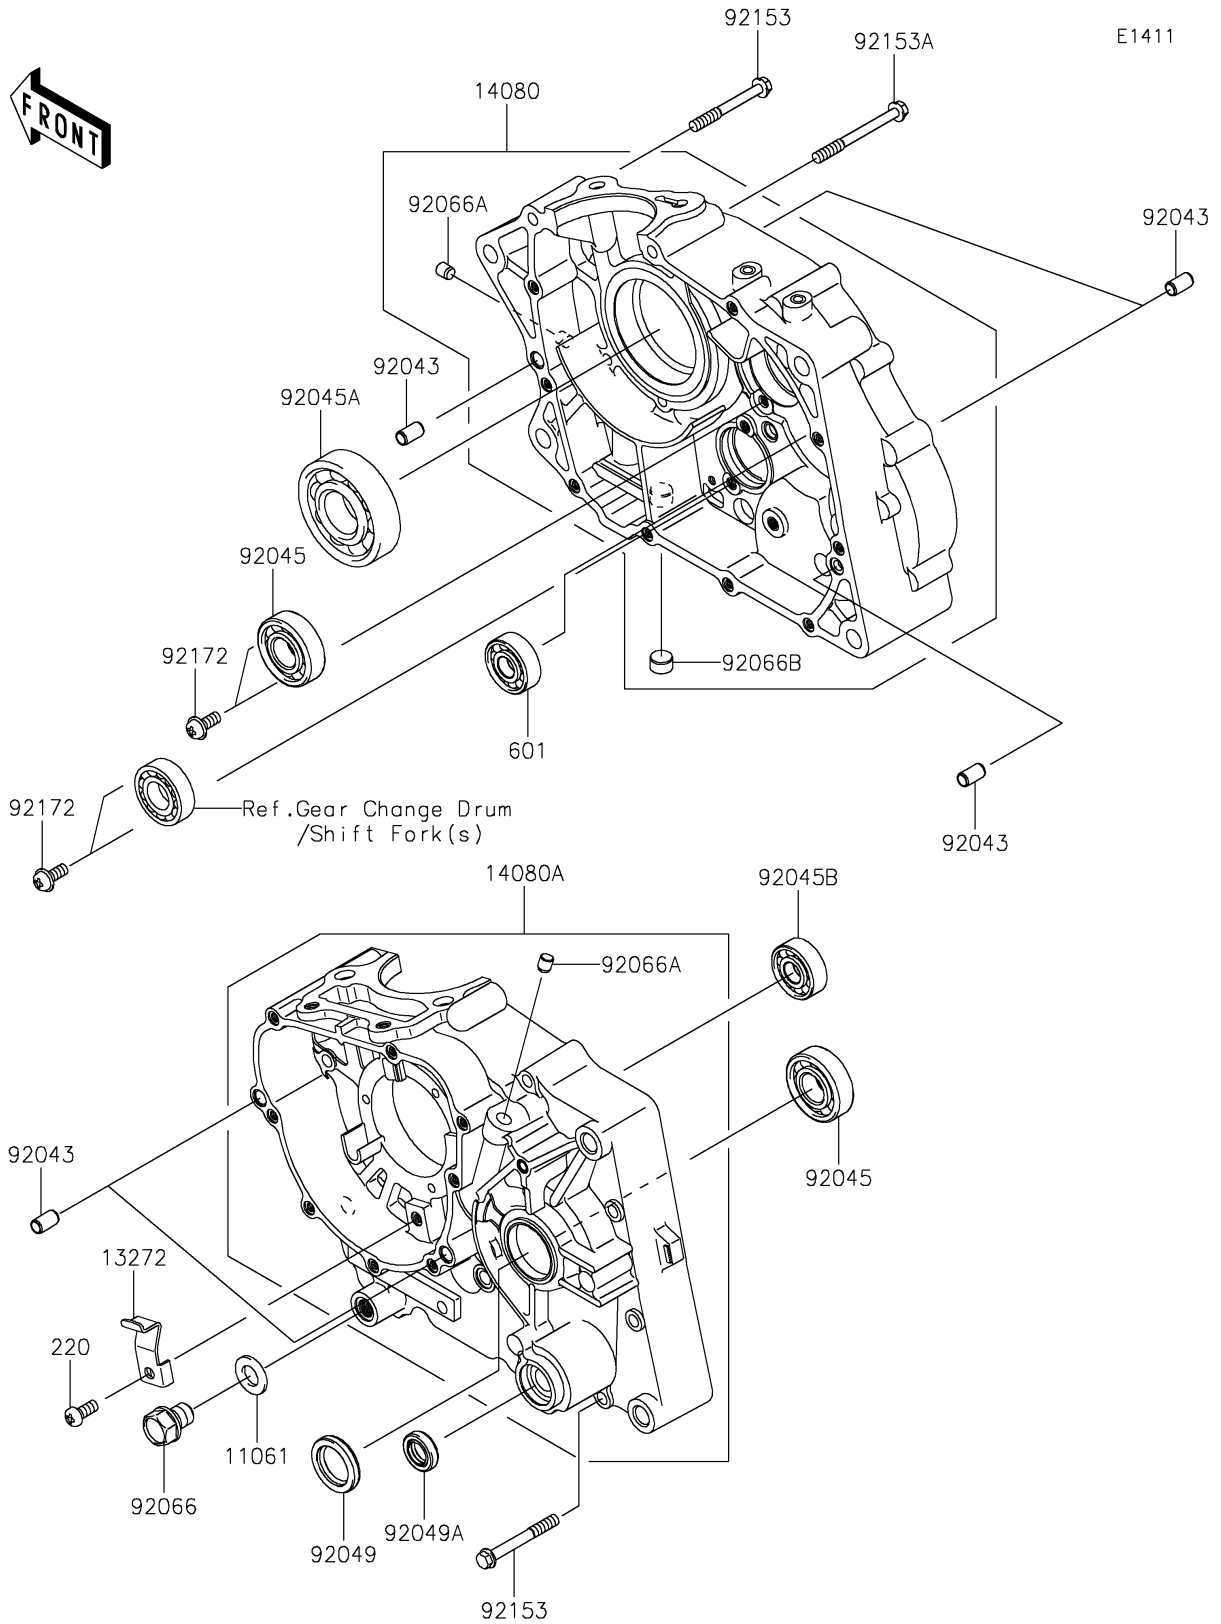

## 2021 KLX® 140R F PARTS DIAGRAM

Crankcase

## 2021 KLX® 140R F PARTS LIST

### Crankcase

ITEM NAME	PART NUMBER	QUANTITY
GASKET,DRAIN PLUG (Ref # 11061)	11061-0421	1
PLATE (Ref # 13272)	13272-1384	1
CRANKCASE,RH (Ref # 14080)	14080-0251	1
CRANKCASE,LH (Ref # 14080A)	14080-0295	1
SCREW-PAN-CROS,6X14 (Ref # 220)	220AA0614	1
BEARING-BALL (Ref # 601)	601A6201	1
PIN,6.2X8X14 (Ref # 92043)	92043-1263	1
BEARING-BALL,#6203C2 (Ref # 92045)	92045-0745	1
BEARING-BALL,6305JR2C3 (Ref # 92045A)	92045-1120	1
BEARING-BALL,6201ZC3/5C (Ref # 92045B)	92045-1308	1
SEAL-OIL (Ref # 92049)	92049-0011	1
SEAL-OIL,13X22X5.5 (Ref # 92049A)	92049-0141	1
PLUG,OIL DRAIN,12X15 (Ref # 92066)	92066-0753	1
PLUG,OIL LINE,7.2X8 (Ref # 92066A)	92066-1012	1
PLUG (Ref # 92066B)	92066-1110	1
BOLT,6X50 (Ref # 92153)	92153-1145	1
BOLT,6X60 (Ref # 92153A)	92153-1146	1
SCREW,6X14 (Ref # 92172)	92172-1062	1