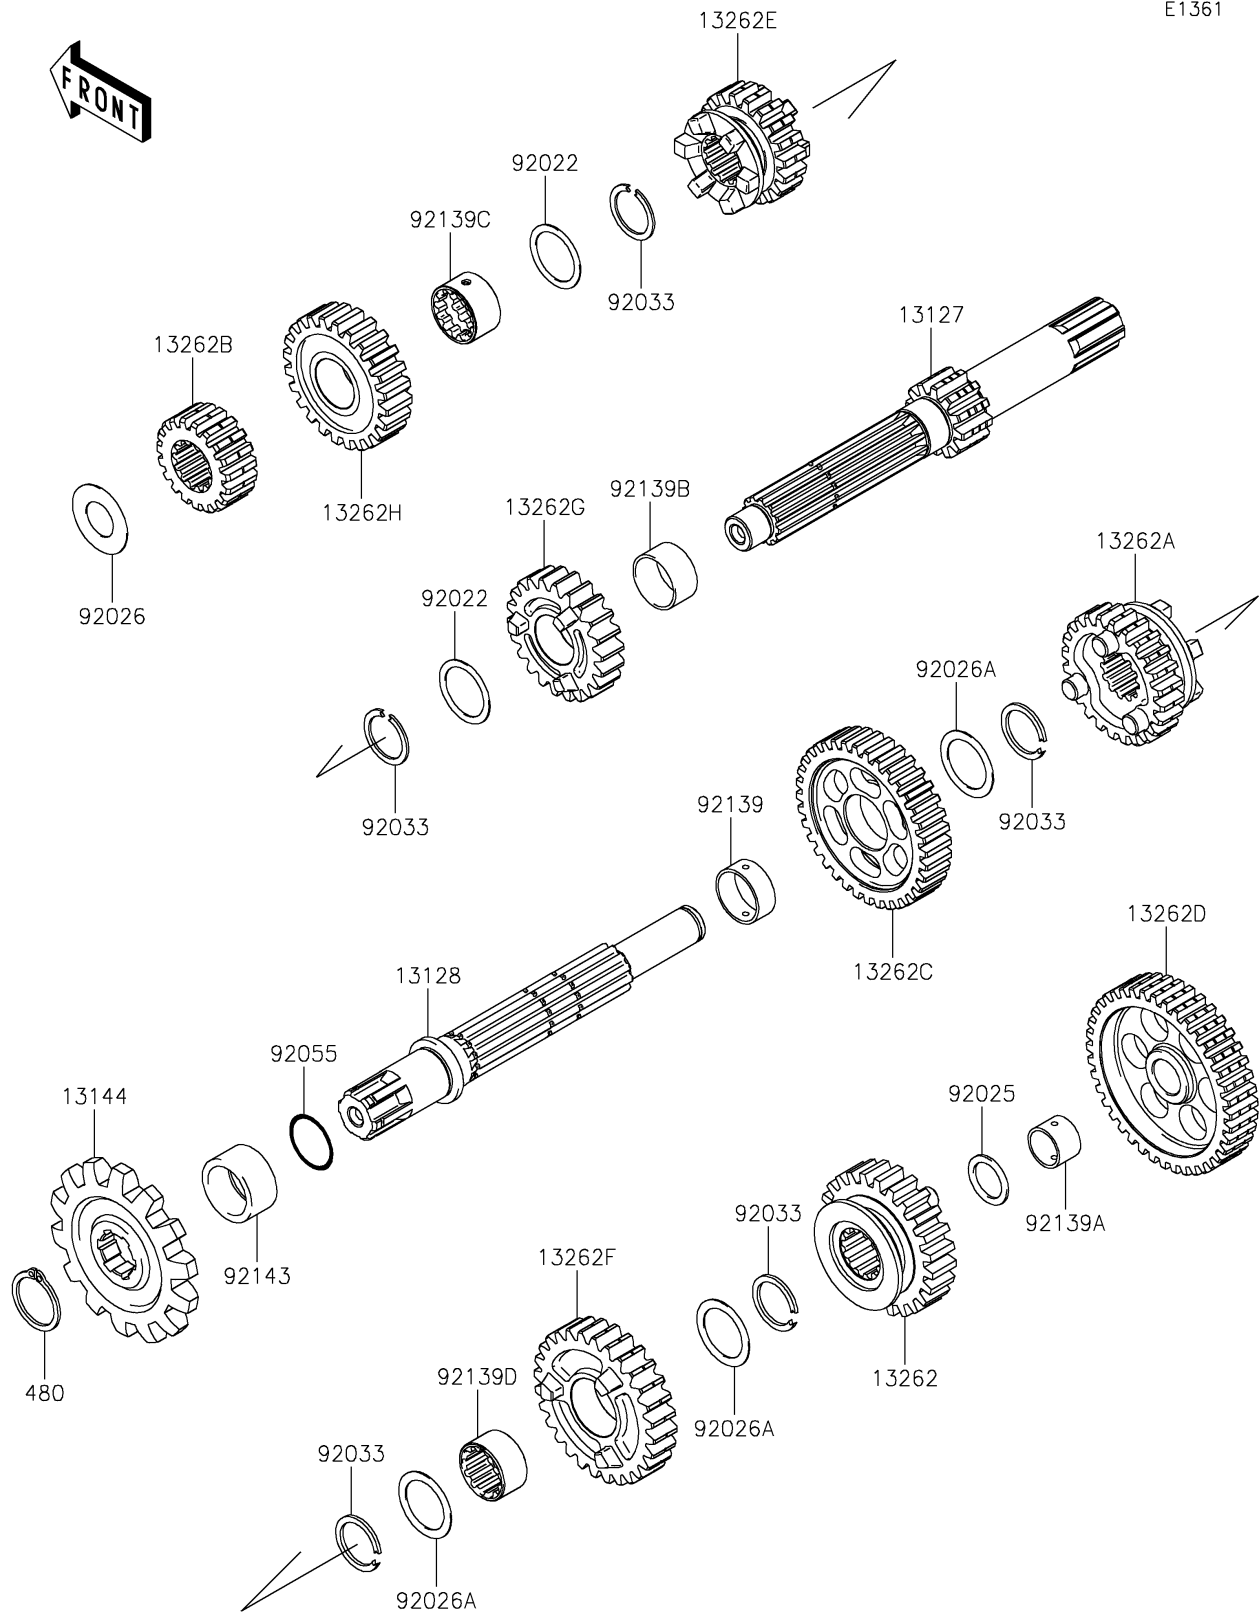

2021 KLX® 140R F PARTS DIAGRAM

Transmission

E1361

2021 KLX® 140R F PARTS LIST

Transmission

ITEM NAME	PART NUMBER	QUANTITY
SHAFT-TRANSMISSION INPUT,15T (Ref # 13127)	13127-0074	1
SHAFT-TRANSMISSION OUTPUT (Ref # 13128)	13128-0051	1
SPROCKET-OUTPUT,13T (Ref # 13144)	13144-0045	1
GEAR,OUTPUT 4TH,26T (Ref # 13262)	13262-0459	1
GEAR,OUTPUT 5TH,24T (Ref # 13262A)	13262-0502	1
GEAR,INPUT 2ND,19T (Ref # 13262B)	13262-0577	1
GEAR,OUTPUT 2ND,36T (Ref # 13262C)	13262-0578	1
GEAR,OUTPUT LOW,40T (Ref # 13262D)	13262-0579	1
GEAR,INPUT 3RD,19T (Ref # 13262E)	13262-0662	1
GEAR,OUTPUT 3RD,28T (Ref # 13262F)	13262-0738	1
GEAR,INPUT 4TH,22T (Ref # 13262G)	13262-0769	1
GEAR,INPUT 5TH,24T (Ref # 13262H)	13262-0770	1
CIRCLIP-TYPE-C,17MM (Ref # 480)	480J1700	1
WASHER,17.3X22X0.5 (Ref # 92022)	92022-1799	1
SHIM (Ref # 92025)	92025-1280	1
SPACER (Ref # 92026)	92026-0727	1
SPACER,17.2X23X0.5 (Ref # 92026A)	92026-1037	1
RING-SNAP,17MM (Ref # 92033)	92033-1060	1
RING-O,16.8X1.9 (Ref # 92055)	92055-0151	1
BUSHING (Ref # 92139)	92139-0001	1
BUSHING,12X14X9.4 (Ref # 92139A)	92139-0002	1
BUSHING,17X19X9.5 (Ref # 92139B)	92139-0282	1
BUSHING,14.5X17.25X11.0 (Ref # 92139C)	92139-0283	1
BUSHING (Ref # 92139D)	92139-0286	1
COLLAR,SPROCKET (Ref # 92143)	92143-1680	1