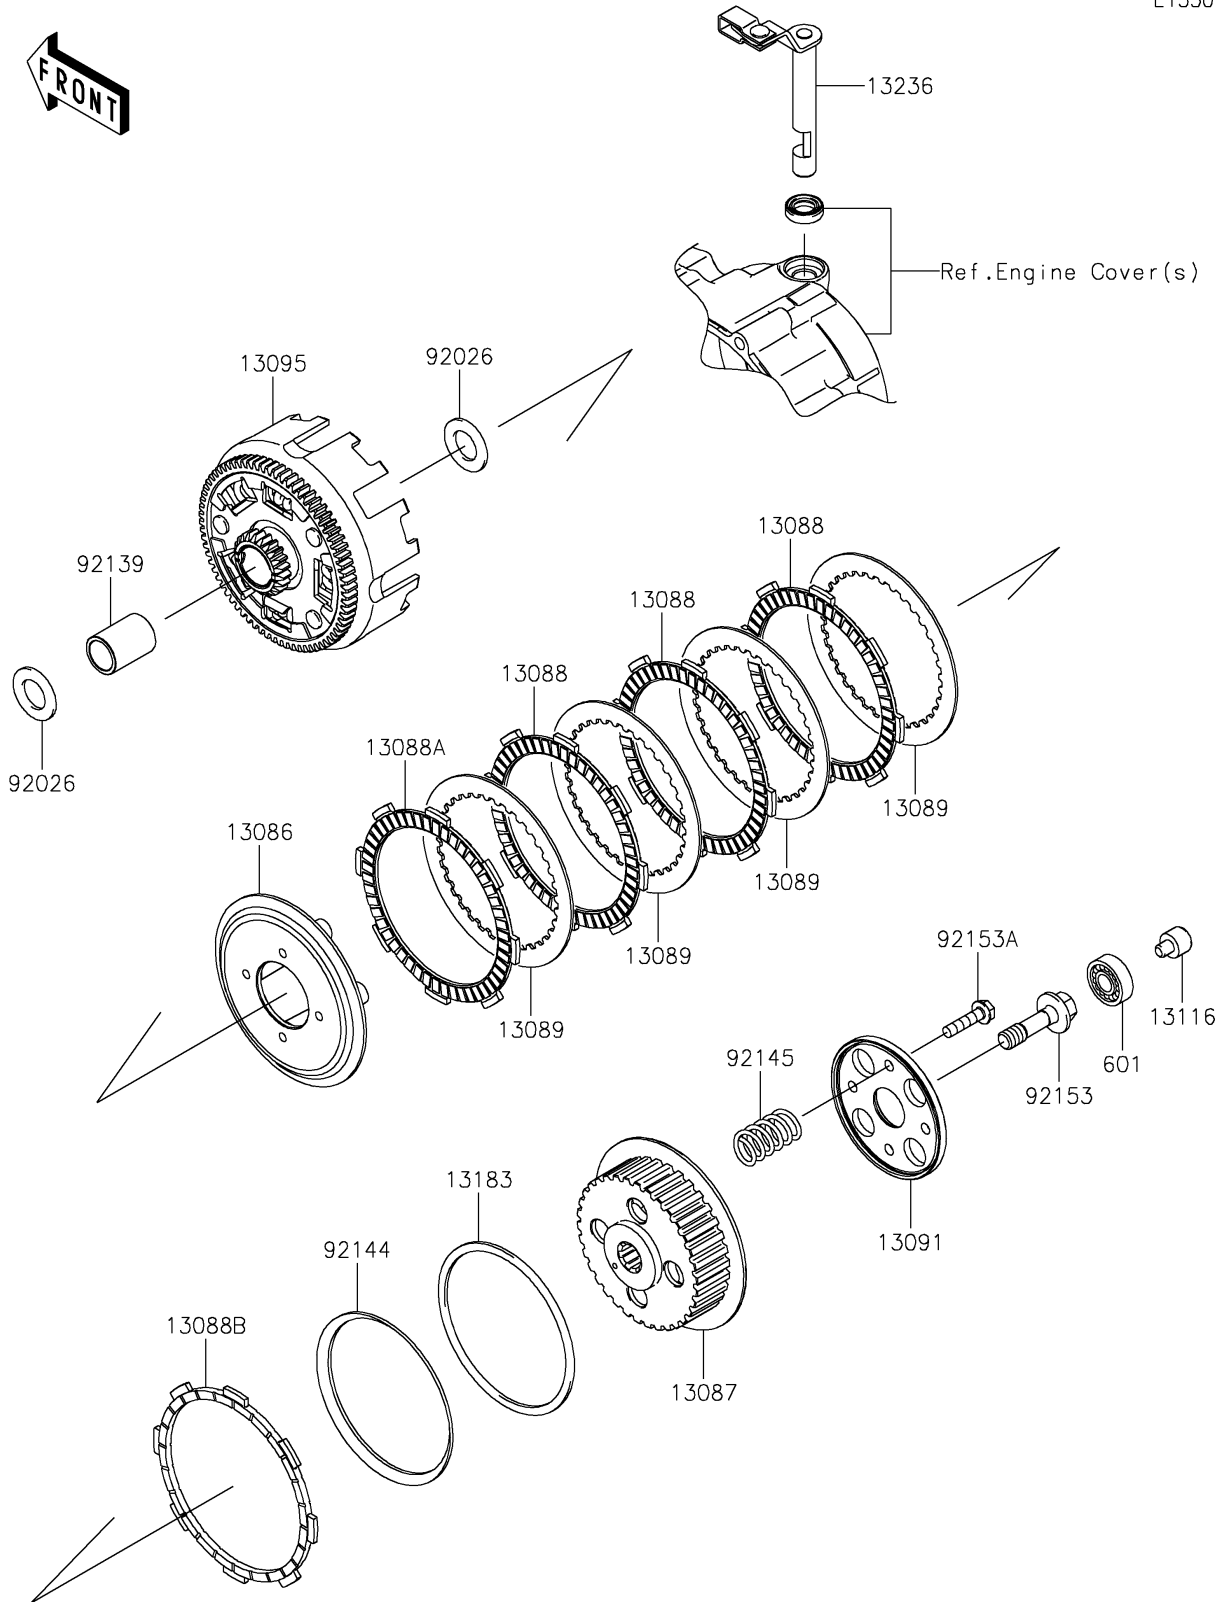

2021 KLX®140R F PARTS DIAGRAM

Clutch

E1350

2021 KLX®140R F PARTS LIST

Clutch

ITEM NAME	PART NUMBER	QUANTITY
WHEEL-CLUTCH (Ref # 13086)	13086-1070	1
HUB-CLUTCH (Ref # 13087)	13087-1161	1
PLATE-FRICTION (Ref # 13088)	13088-0040	1
PLATE-FRICTION (Ref # 13088A)	13088-0041	1
PLATE-FRICTION,ID=100 (Ref # 13088B)	13088-1077	1
PLATE-CLUTCH (Ref # 13089)	13089-1108	1
HOLDER,CLUTCH SPRING (Ref # 13091)	13091-1920	1
HOUSING-COMP-CLUTCH (Ref # 13095)	13095-0078	1
ROD-PUSH (Ref # 13116)	13116-1136	1
PLATE (Ref # 13183)	13183-1274	1
LEVER-COMP,CLUTCH RELEASE (Ref # 13236)	13236-0159	1
BEARING-BALL (Ref # 601)	601A6000	1
SPACER (Ref # 92026)	92026-1614	1
BUSHING,17X22X30 (Ref # 92139)	92139-0244	1
SPRING,CLUTCH (Ref # 92144)	92144-1289	1
SPRING (Ref # 92145)	92145-0759	1
BOLT,10X36 (Ref # 92153)	92153-0794	1
BOLT,6X25 (Ref # 92153A)	92153-1067	1