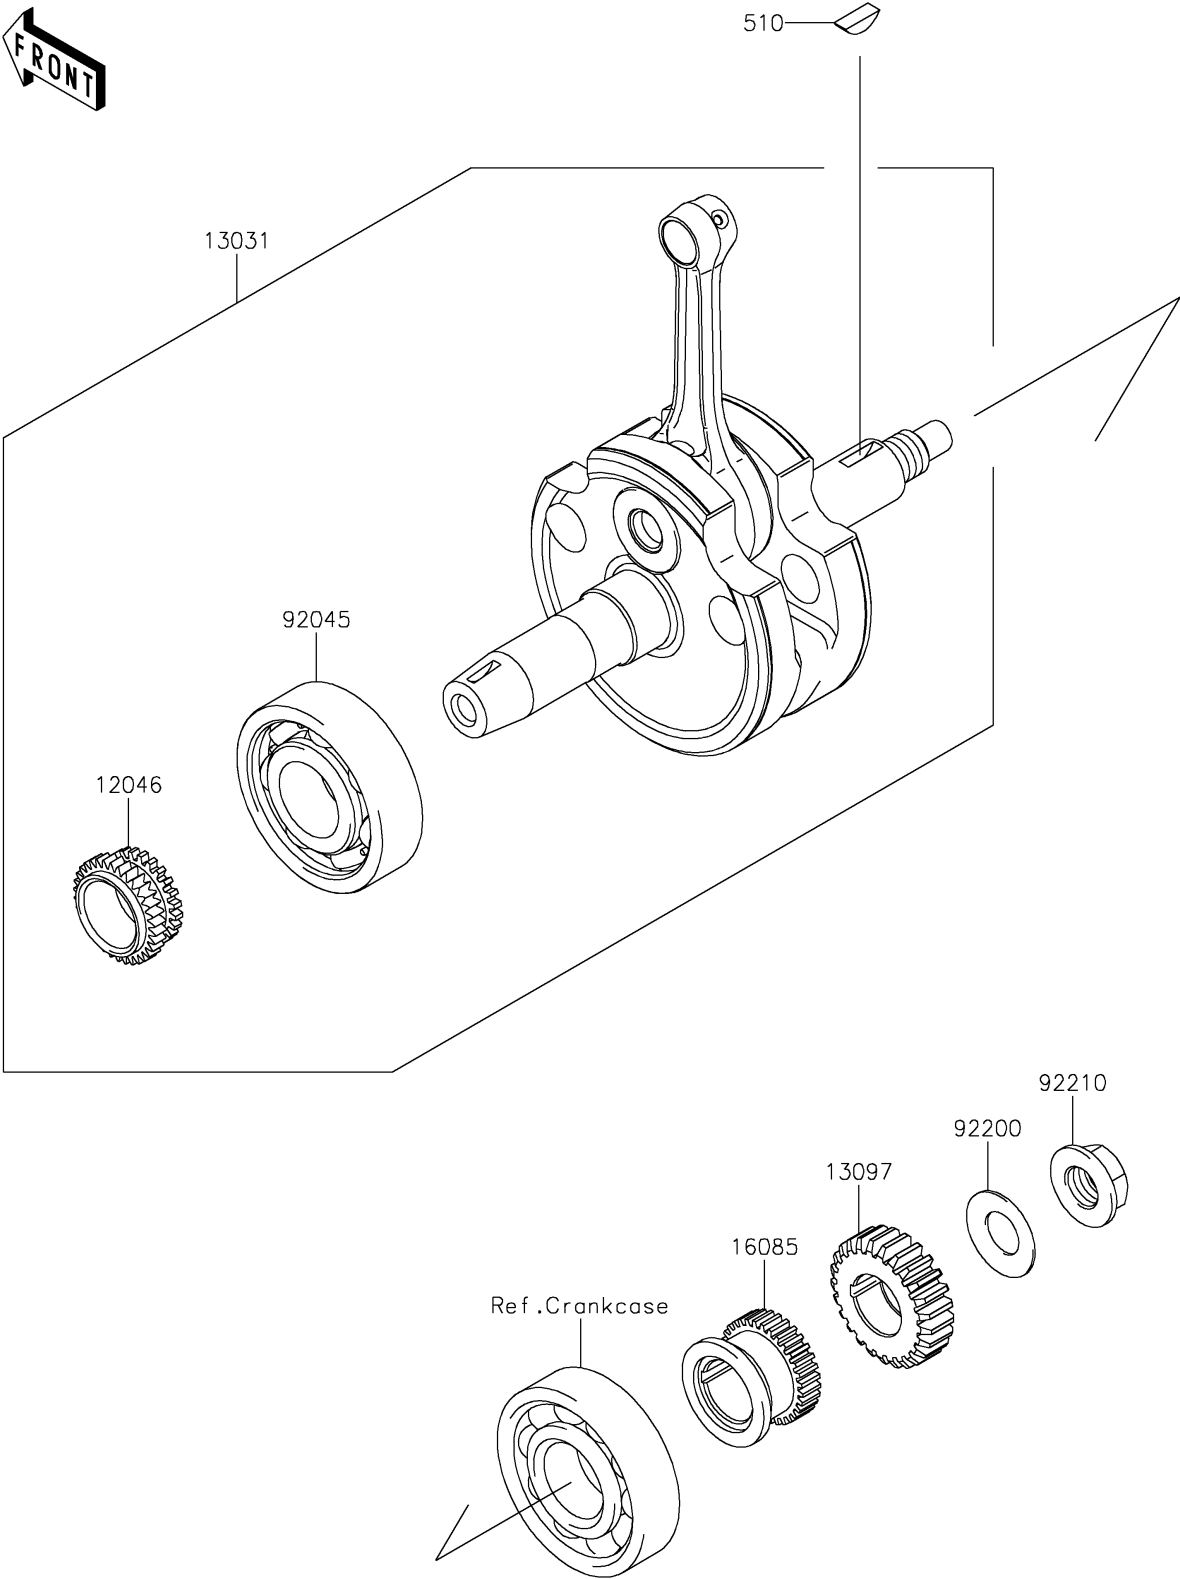

2021 KLX® 140R F PARTS DIAGRAM

Crankshaft

E1321

2021 KLX® 140R F PARTS LIST

Crankshaft

ITEM NAME	PART NUMBER	QUANTITY
SPROCKET,18T (Ref # 12046)	12046-0061	1
CRANKSHAFT-COMP (Ref # 13031)	13031-0865	1
GEAR-PRIMARY SPUR,25T (Ref # 13097)	13097-0559	1
GEAR,21T (Ref # 16085)	16085-0118	1
KEY-WOODRUFF (Ref # 510)	510A4200	1
BEARING-BALL,6305JR2C3 (Ref # 92045)	92045-1120	1
WASHER,14.2X28X1.5 (Ref # 92200)	92200-0217	1
NUT,14MM,LEFT HANDED (Ref # 92210)	92210-0600	1