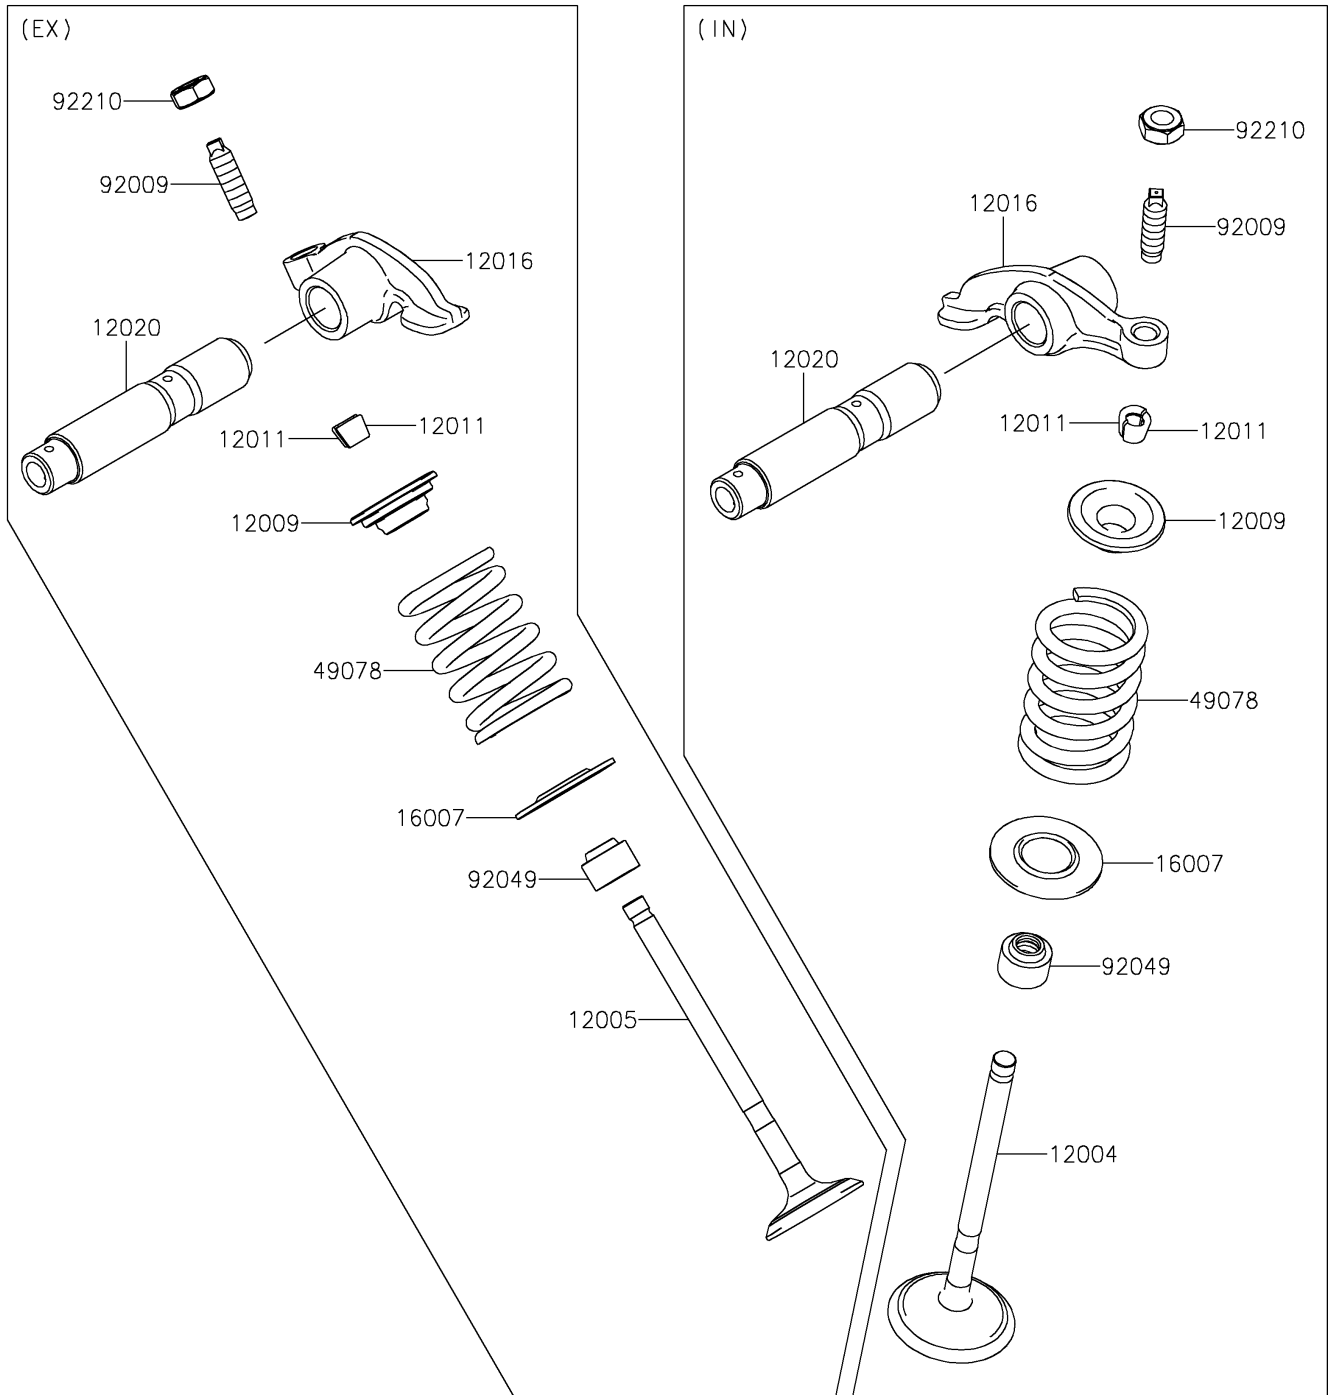

## 2021 KLX®140R F PARTS DIAGRAM

Valve(s)

E1210

## 2021 KLX®140R F PARTS LIST

Valve(s)

ITEM NAME	PART NUMBER	QUANTITY
VALVE-INTAKE (Ref # 12004)	12004-0049	1
VALVE-EXHAUST (Ref # 12005)	12005-0725	1
RETAINER-VALVE SPRING (Ref # 12009)	12009-0018	1
COLLET (Ref # 12011)	12011-1051	1
ARM-ROCKER (Ref # 12016)	12016-0725	1
SHAFT-ROCKER (Ref # 12020)	12020-0007	1
SEAT-SPRING (Ref # 16007)	16007-1223	1
SPRING-ENGINE VALVE (Ref # 49078)	49078-0064	1
SCREW, VALVE ADJUST (Ref # 92009)	92009-1109	1
SEAL-OIL (Ref # 92049)	92049-0139	1
NUT, VALVE ADJUST LOCK (Ref # 92210)	92210-1491	1