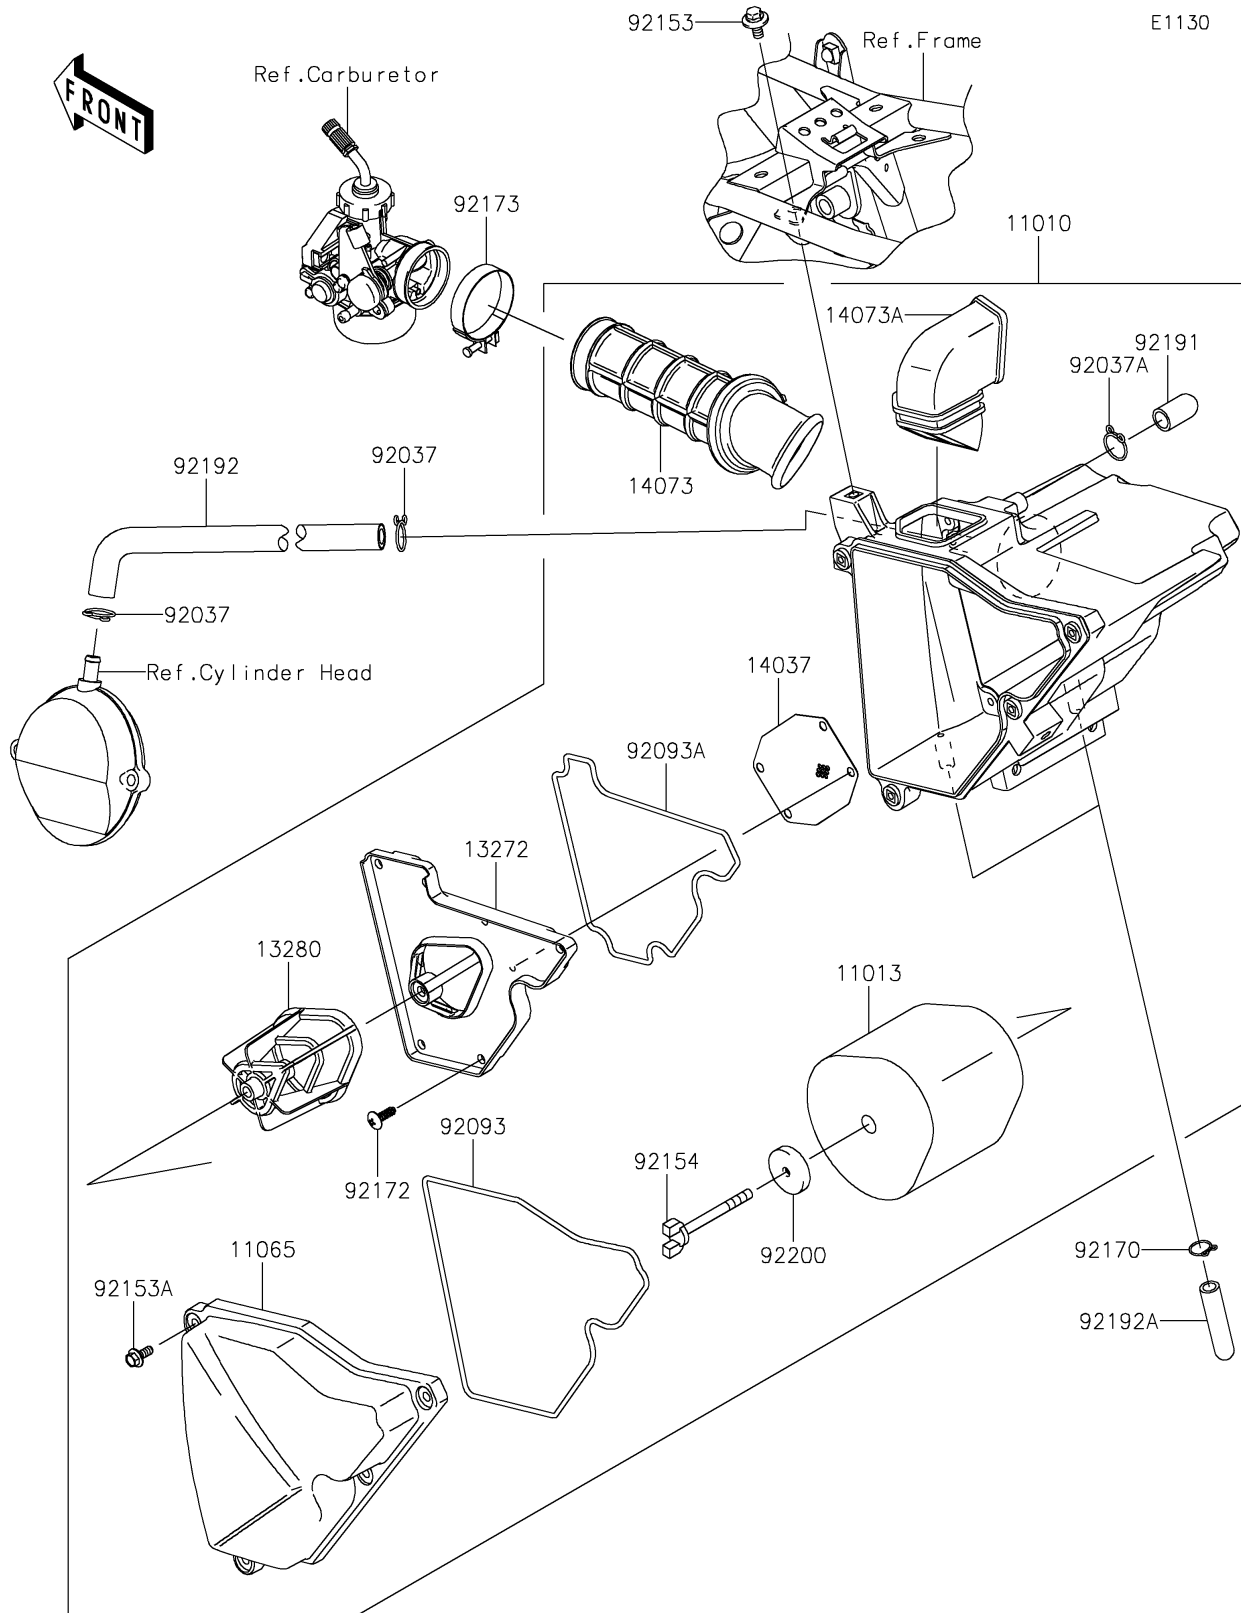

2021 KLX® 140R F PARTS DIAGRAM

Air Cleaner

2021 KLX® 140R F PARTS LIST

Air Cleaner

ITEM NAME	PART NUMBER	QUANTITY
FILTER-ASSY-AIR,F.BLACK (Ref # 11010)	11010-0939-6Z	1
ELEMENT-AIR FILTER (Ref # 11013)	11013-0796	1
CAP,F.BLACK (Ref # 11065)	11065-0210-6Z	1
PLATE (Ref # 13272)	13272-1883	1
HOLDER (Ref # 13280)	13280-0831	1
SCREEN (Ref # 14037)	14037-0074	1
DUCT,CARB. (Ref # 14073)	14073-0171	1
DUCT,INTAKE (Ref # 14073A)	14073-0791	1
CLAMP,12.5MM (Ref # 92037)	92037-1271	1
CLAMP,14.5MM (Ref # 92037A)	92037-1900	1
SEAL,L=620 (Ref # 92093)	92093-0094	1
SEAL,L=520 (Ref # 92093A)	92093-0103	1
BOLT,FLANGED,6X14 (Ref # 92153)	92153-0936	1
BOLT,WP,5X14 (Ref # 92153A)	92153-1882	1
BOLT,6X60 (Ref # 92154)	92154-2790	1
CLAMP,11.6MM (Ref # 92170)	92170-1796	1
SCREW,5X16 (Ref # 92172)	92172-1211	1
CLAMP (Ref # 92173)	92173-0991	1
TUBE,DRAIN (Ref # 92191)	92191-1685	1
TUBE,BREATHING (Ref # 92192)	92192-0473	1
TUBE,A/C-DRAIN (Ref # 92192A)	92192-0921	1
WASHER,6.5X26X2 (Ref # 92200)	92200-0394	1