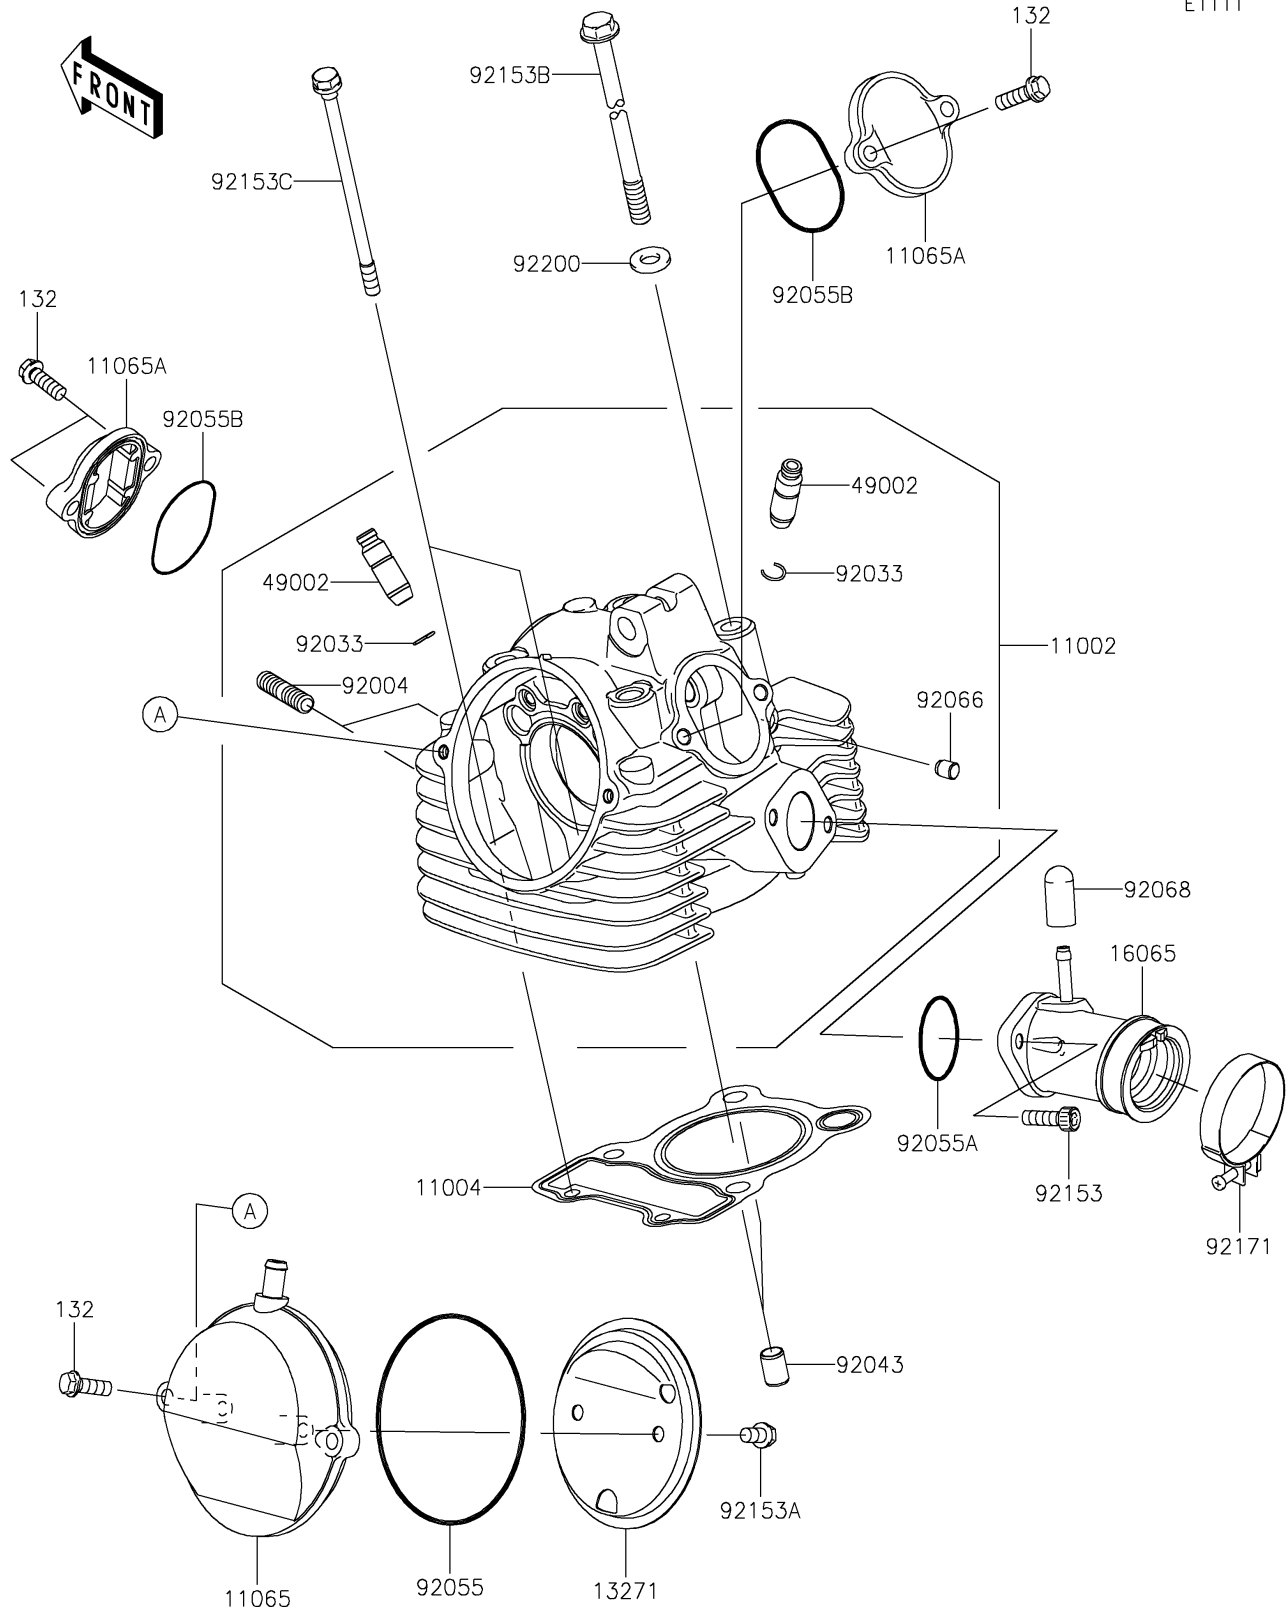

## 2021 KLX® 140R F PARTS DIAGRAM

Cylinder Head

E1111

## 2021 KLX® 140R F PARTS LIST

### Cylinder Head

ITEM NAME	PART NUMBER	QUANTITY
HEAD-ASSY-CYLINDER (Ref # 11002)	11002-0061	1
GASKET-HEAD (Ref # 11004)	11004-0065	1
CAP (Ref # 11065)	11065-0212	1
CAP, VALVE ADJUSTING (Ref # 11065A)	11065-0252	1
BOLT-FLANGED-SMALL, 6X20 (Ref # 132)	132BA0620	1
PLATE, BREATHER (Ref # 13271)	13271-1844	1
HOLDER-CARBURETOR (Ref # 16065)	16065-0054	1
GUIDE-VALVE (Ref # 49002)	49002-0019	1
STUD, 8X22 (Ref # 92004)	92004-1217	1
RING-SNAP (Ref # 92033)	92033-1247	1
PIN, 8.2X10X14 (Ref # 92043)	92043-1264	1
RING-O, 86X1.9 (Ref # 92055)	92055-0202	1
RING-O, 32MM (Ref # 92055A)	92055-1256	1
RING-O, ADJUST CAP (Ref # 92055B)	92055-1655	1
PLUG, OIL LINE, 7.2X8 (Ref # 92066)	92066-1012	1
PLUG, 12X25 (Ref # 92068)	92068-006	1
BOLT, 6X20 (Ref # 92153)	92153-0481	1
BOLT, 6X10 (Ref # 92153A)	92153-1140	1
BOLT, 8X201 (Ref # 92153B)	92153-1141	1
BOLT, FLANGED, 6X110 (Ref # 92153C)	92153-1970	1
CLAMP (Ref # 92171)	92171-0691	1
WASHER, 8.2X17X2.3 (Ref # 92200)	92200-1631	1