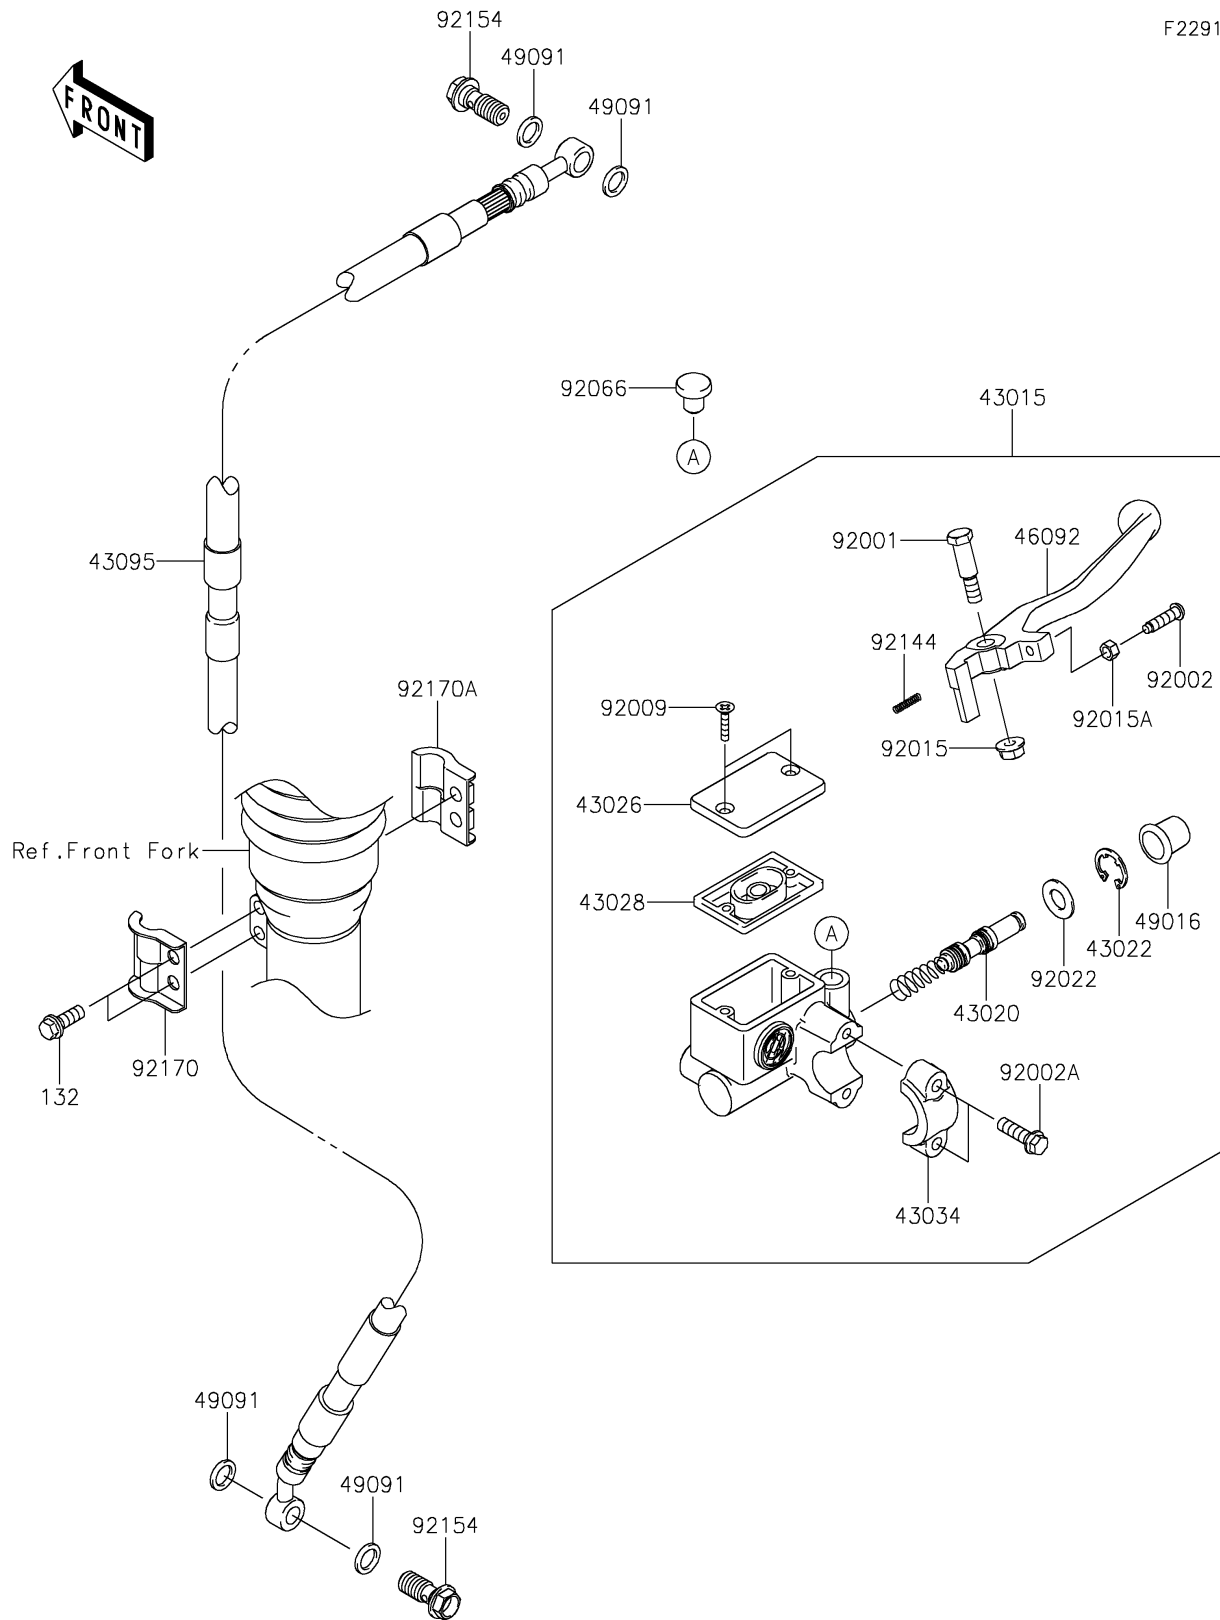

2021 KLX[®] 140R PARTS DIAGRAM

Front Master Cylinder

F2291

2021 KLX®140R PARTS LIST

Front Master Cylinder

ITEM NAME	PART NUMBER	QUANTITY
-----------	-------------	----------