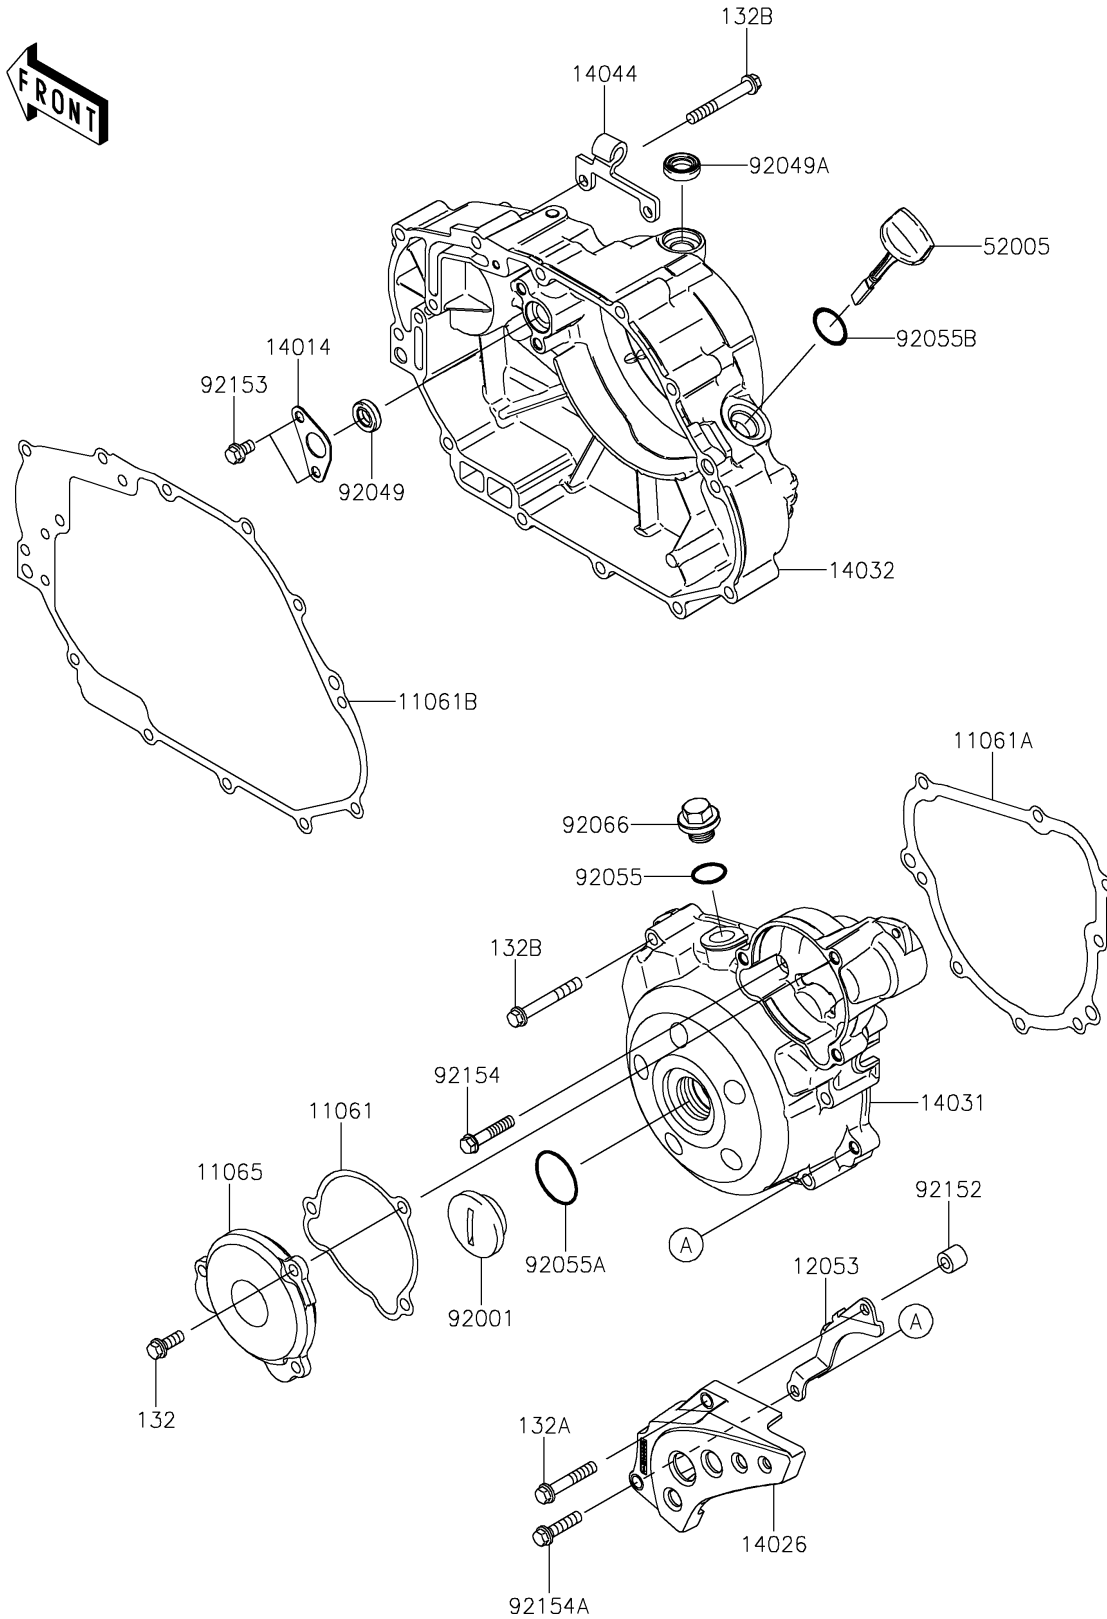

2021 KLX®140R PARTS DIAGRAM

Engine Cover(s)

E1431

2021 KLX®140R PARTS LIST

Engine Cover(s)

ITEM NAME	PART NUMBER	QUANTITY
GASKET (Ref # 11061)	11061-0300	1
GASKET,GENERATOR COVER (Ref # 11061A)	11061-0820	1
GASKET,CLUTCH COVER (Ref # 11061B)	11061-1315	1
CAP (Ref # 11065)	11065-0209	1
GUIDE-CHAIN (Ref # 12053)	12053-0133	1
BOLT-FLANGED-SMALL,6X16 (Ref # 132)	132BA0616	3
BOLT-FLANGED-SMALL,6X35 (Ref # 132A)	132BA0635	1
BOLT-FLANGED-SMALL,6X45 (Ref # 132B)	132BA0645	18
PLATE-POSITION (Ref # 14014)	14014-1153	1
COVER-CHAIN (Ref # 14026)	14026-0084	1
COVER-GENERATOR (Ref # 14031)	14031-0116	1
COVER-CLUTCH (Ref # 14032)	14032-0116	1
HOLDER-CABLE (Ref # 14044)	14044-0044	1
GAUGE,OIL LEVEL (Ref # 52005)	52005-0724	1
BOLT,GENERATOR COVER CAP (Ref # 92001)	92001-1827	1
SEAL-OIL,10X18X5 (Ref # 92049)	92049-0104	1
SEAL-OIL,12X20X5.5 (Ref # 92049A)	92049-0142	1
RING-O,14.8X2.4 (Ref # 92055)	92055-0153	1
RING-O,25.7X2.4 (Ref # 92055A)	92055-0154	1
RING-O,20X2 (Ref # 92055B)	92055-0155	1
PLUG,14X10 (Ref # 92066)	92066-1571	1
COLLAR,6.5X12X11 (Ref # 92152)	92152-0692	1
BOLT,6X10 (Ref # 92153)	92153-1140	2
BOLT,FLANGED,6X30 (Ref # 92154)	92154-1080	2
BOLT,FLANGED,6X25 (Ref # 92154A)	92154-2154	1