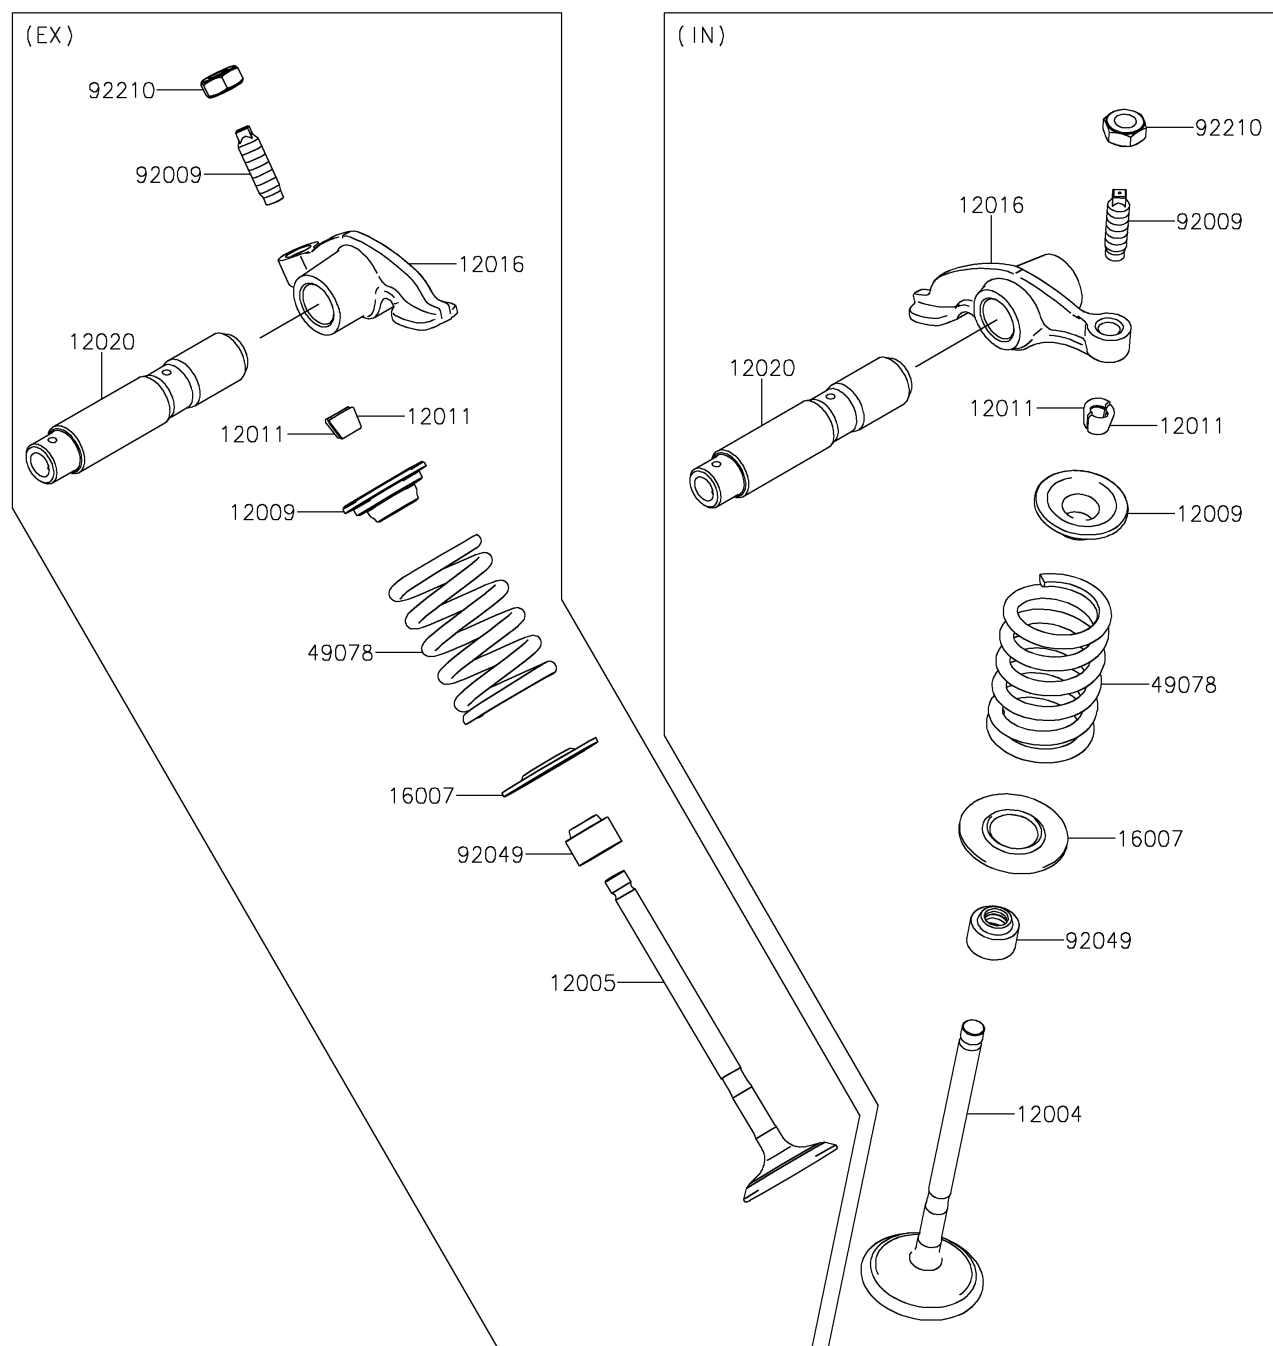

2021 KLX® 140R PARTS DIAGRAM

Valve(s)

E1210

2021 KLX® 140R PARTS LIST

Valve(s)

| ITEM NAME | PART NUMBER | QUANTITY |
|-------------------------------------|-------------|----------|
| VALVE-INTAKE (Ref # 12004) | 12004-0049 | 1 |
| VALVE-EXHAUST (Ref # 12005) | 12005-0725 | 1 |
| RETAINER-VALVE SPRING (Ref # 12009) | 12009-0018 | 1 |
| COLLET (Ref # 12011) | 12011-1051 | 1 |
| ARM-ROCKER (Ref # 12016) | 12016-0725 | 1 |
| SHAFT-ROCKER (Ref # 12020) | 12020-0007 | 1 |
| SEAT-SPRING (Ref # 16007) | 16007-1223 | 1 |
| SPRING-ENGINE VALVE (Ref # 49078) | 49078-0064 | 1 |
| SCREW,VALVE ADJUST (Ref # 92009) | 92009-1109 | 1 |
| SEAL-OIL (Ref # 92049) | 92049-0139 | 1 |
| NUT,VALVE ADJUST LOCK (Ref # 92210) | 92210-1491 | 1 |