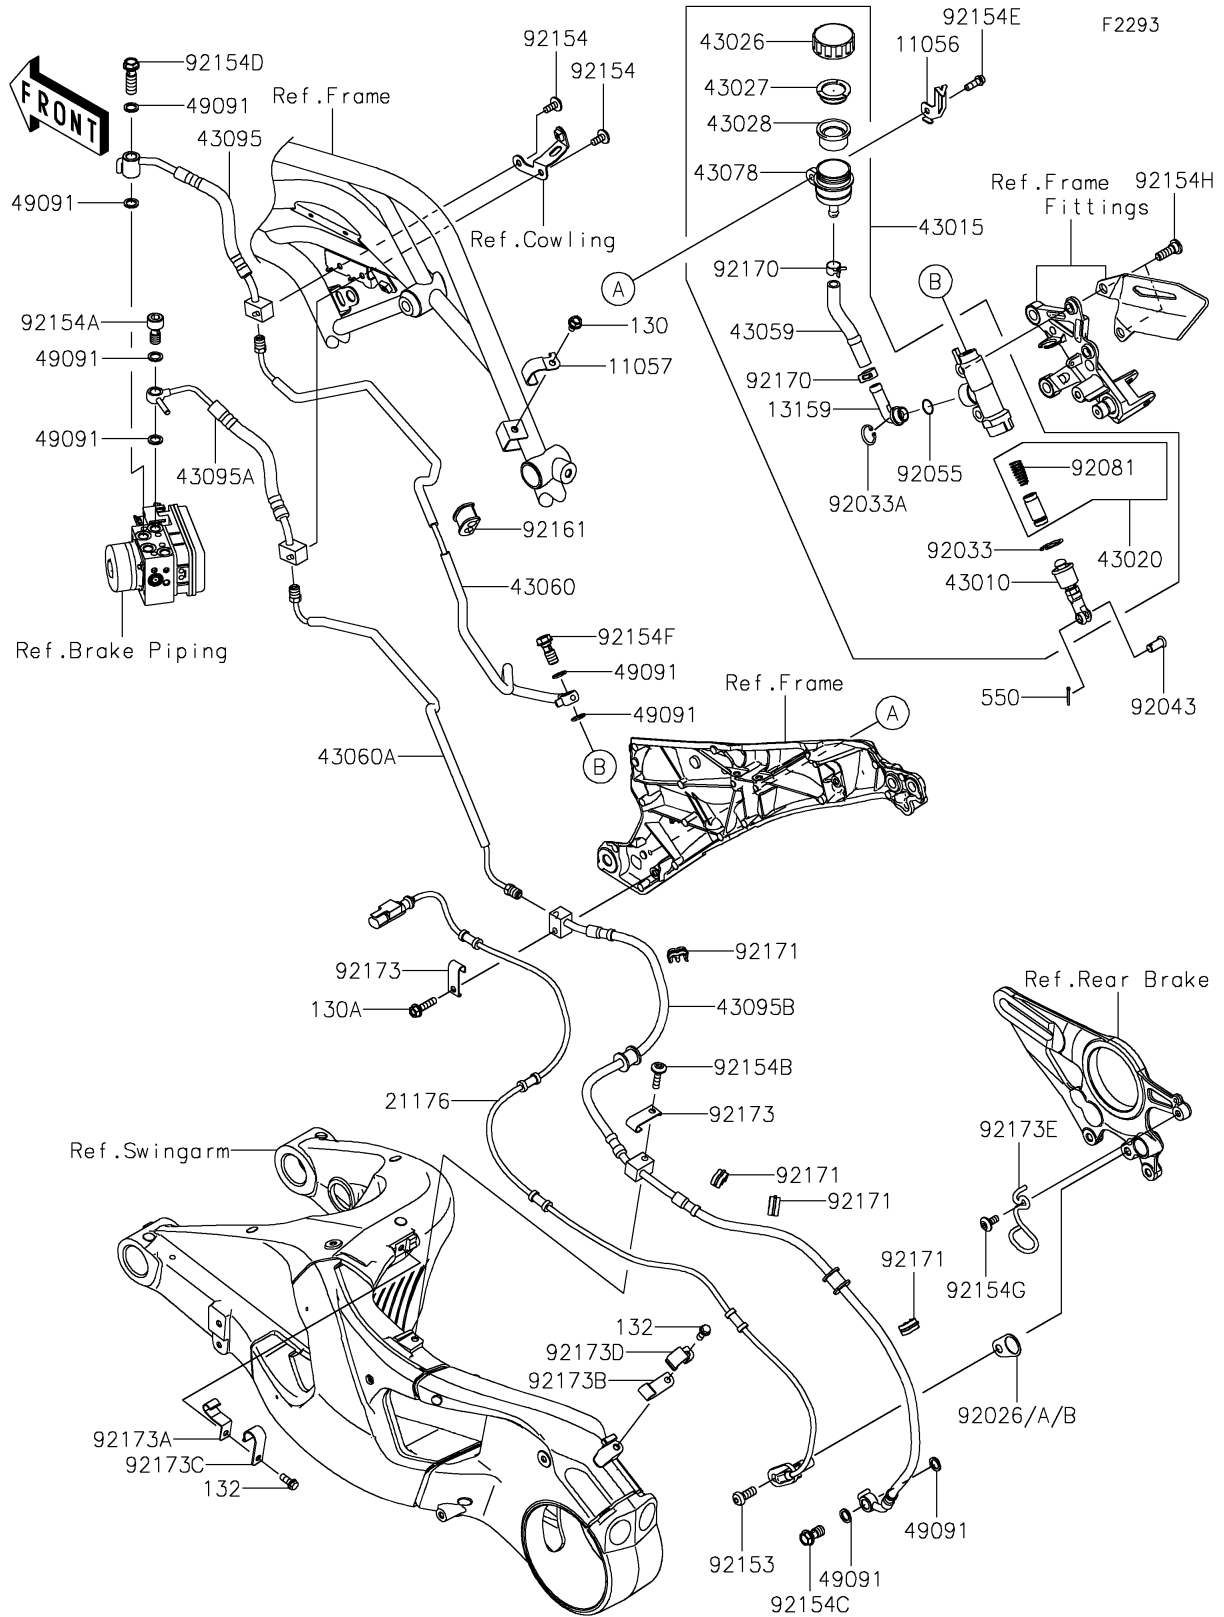

2018 NINJA H2™R PARTS DIAGRAM

Rear Master Cylinder

2018 NINJA H2™R PARTS LIST

Rear Master Cylinder

ITEM NAME	PART NUMBER	QUANTITY
BRACKET,RESERVOIR TANK CAP (Ref # 11056)	11056-7024	1
BRACKET,BRAKE PIPE (Ref # 11057)	11057-0419	1
CONNECTOR (Ref # 13159)	13159-1056	1
SENSOR,WHEEL SPEED,RR (Ref # 21176)	21176-0793	1
ROD-ASSY-BRAKE (Ref # 43010)	43010-0016	1
CYLINDER-ASSY-MASTER,RR (Ref # 43015)	43015-0618	1
PISTON-COMP-BRAKE (Ref # 43020)	43020-1057	1
CAP-BRAKE (Ref # 43026)	43026-0009	1
PLATE-DIAPHRAGM (Ref # 43027)	43027-1053	1
DIAPHRAGM (Ref # 43028)	43028-1065	1
HOSE-BRAKE,M/CYLINDER (Ref # 43059)	43059-1548	1
PIPE-BRAKE,RR M/C (Ref # 43060)	43060-0321	1
PIPE-BRAKE,RR CALIPER (Ref # 43060A)	43060-0322	1
RESERVOIR (Ref # 43078)	43078-0575	1
HOSE-BRAKE,HU-RR M/C PIPE (Ref # 43095)	43095-0856	1
HOSE-BRAKE,HU-RR CALIPER PIPE (Ref # 43095A)	43095-0857	1
HOSE-BRAKE,RR CALIPER (Ref # 43095B)	43095-1447	1
WASHER-SEAL,10.1X14.5X1.5 (Ref # 49091)	49091-0001	1
SPACER,RR SENSOR,T0.5 (Ref # 92026)	92026-0789	1
SPACER,RR SENSOR,T1.0 (Ref # 92026A)	92026-0790	1
SPACER,RR SENSOR,T1.5 (Ref # 92026B)	92026-0791	1
RING-SNAP,20.9X24.6X1.2 (Ref # 92033)	92033-0079	1
RING-SNAP,20.5MM (Ref # 92033A)	92033-1186	1
PIN,8X17 (Ref # 92043)	92043-0104	1
RING-O,14.8X2.4 (Ref # 92055)	92055-0741	1
SPRING,MASTER CYLINDER (Ref # 92081)	92081-1737	1
BOLT,SOCKET,8X20 (Ref # 92153)	92153-0912	1
BOLT,SOCKET,6X14 (Ref # 92154)	92154-0745	1
BOLT,BANJO,10X20.8 (Ref # 92154A)	92154-1121	1