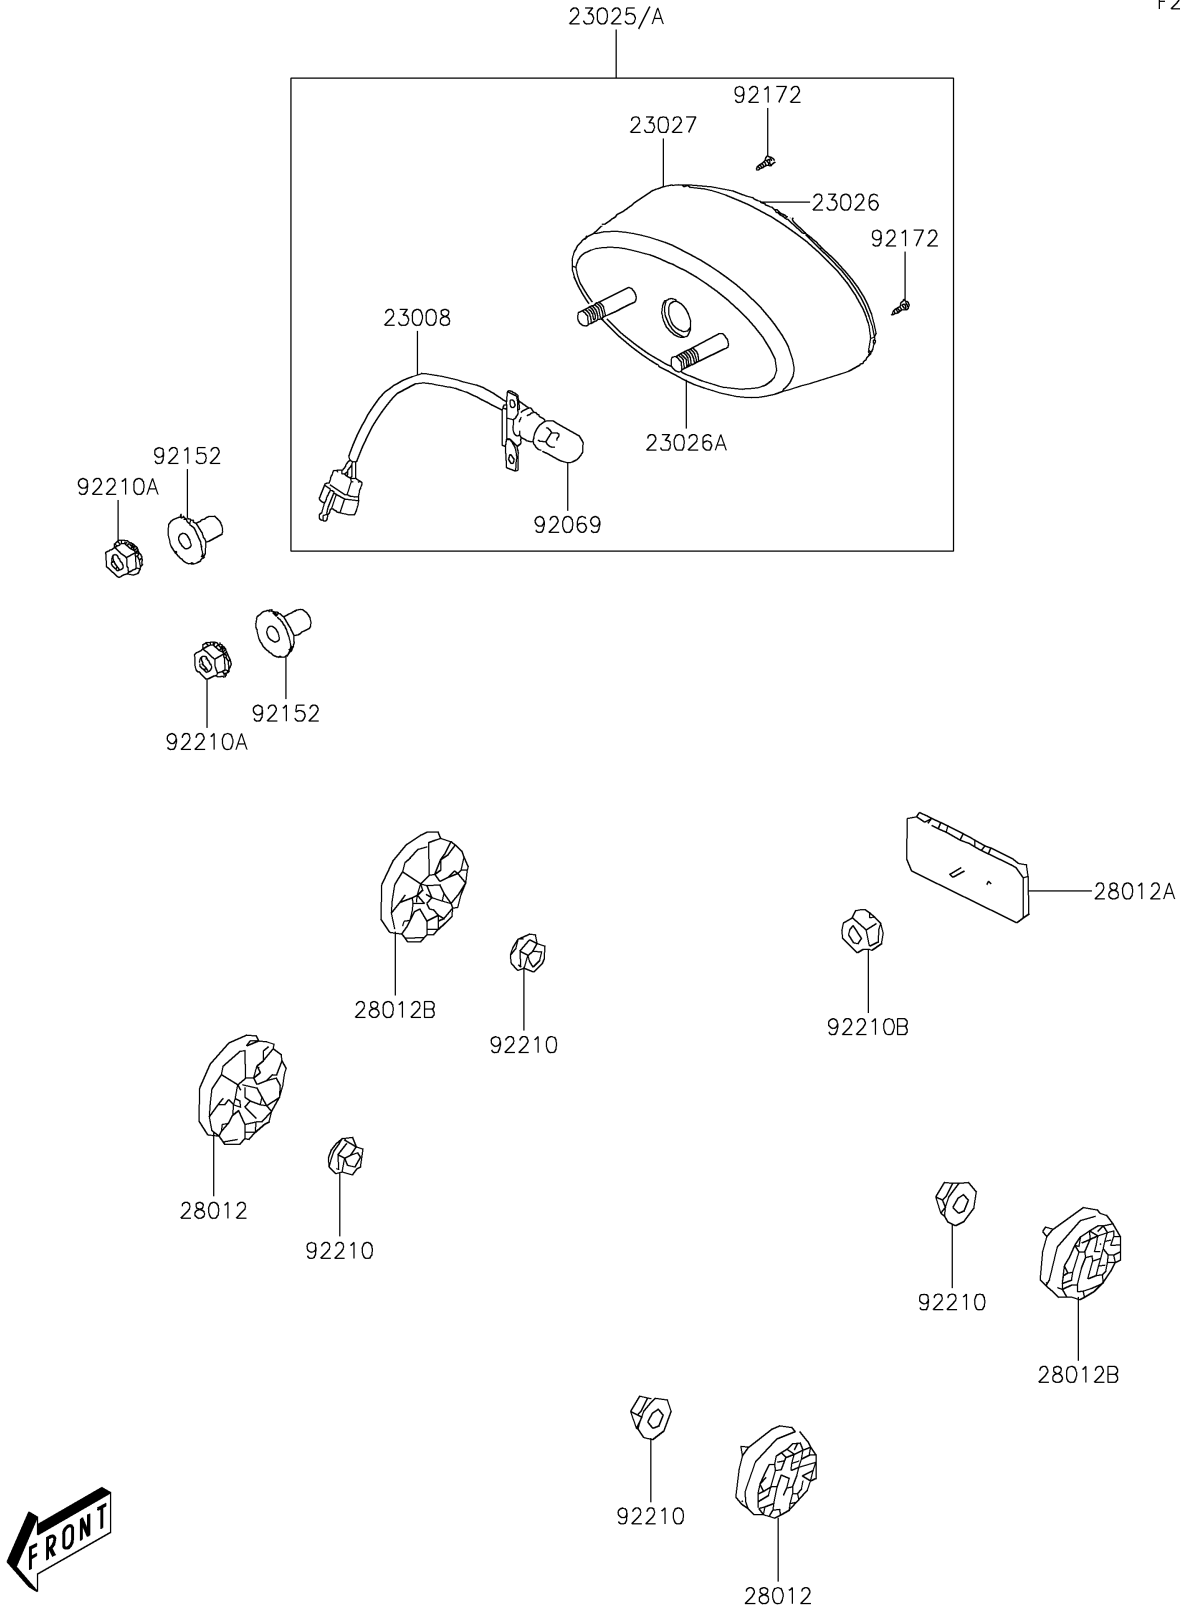

2020 KFX® 50 PARTS DIAGRAM

Taillight(s)

F2720

2020 KFX® 50 PARTS LIST

Taillight(s)

ITEM NAME	PART NUMBER	QUANTITY
SOCKET-ASSY,TAIL LAMP (Ref # 23008)	23008-Y002	1
LAMP-TAIL (Ref # 23025A)	23025-Y002	1
LENS,TAIL LAMP (Ref # 23026)	23026-Y004	1
LENS,LICENSE (Ref # 23026A)	23026-Y005	1
BODY-COMP-TAIL LAMP (Ref # 23027)	23027-Y001	1
REFLECTOR-REFLEX (Ref # 28012)	28012-Y002	2
REFLECTOR-REFLEX (Ref # 28012A)	28012-Y003	1
REFLECTOR-REFLEX (Ref # 28012B)	28012-Y004	2
BULB (Ref # 92069)	92069-Y001	1
COLLAR (Ref # 92152)	92152-Y013	2
SCREW,4X16 (Ref # 92172)	92172-Y026	2
NUT,6MM (Ref # 92210)	92210-Y026	4
NUT,6MM (Ref # 92210A)	92210-Y027	2
NUT,FLANGE,5MM (Ref # 92210B)	92210-Y053	1