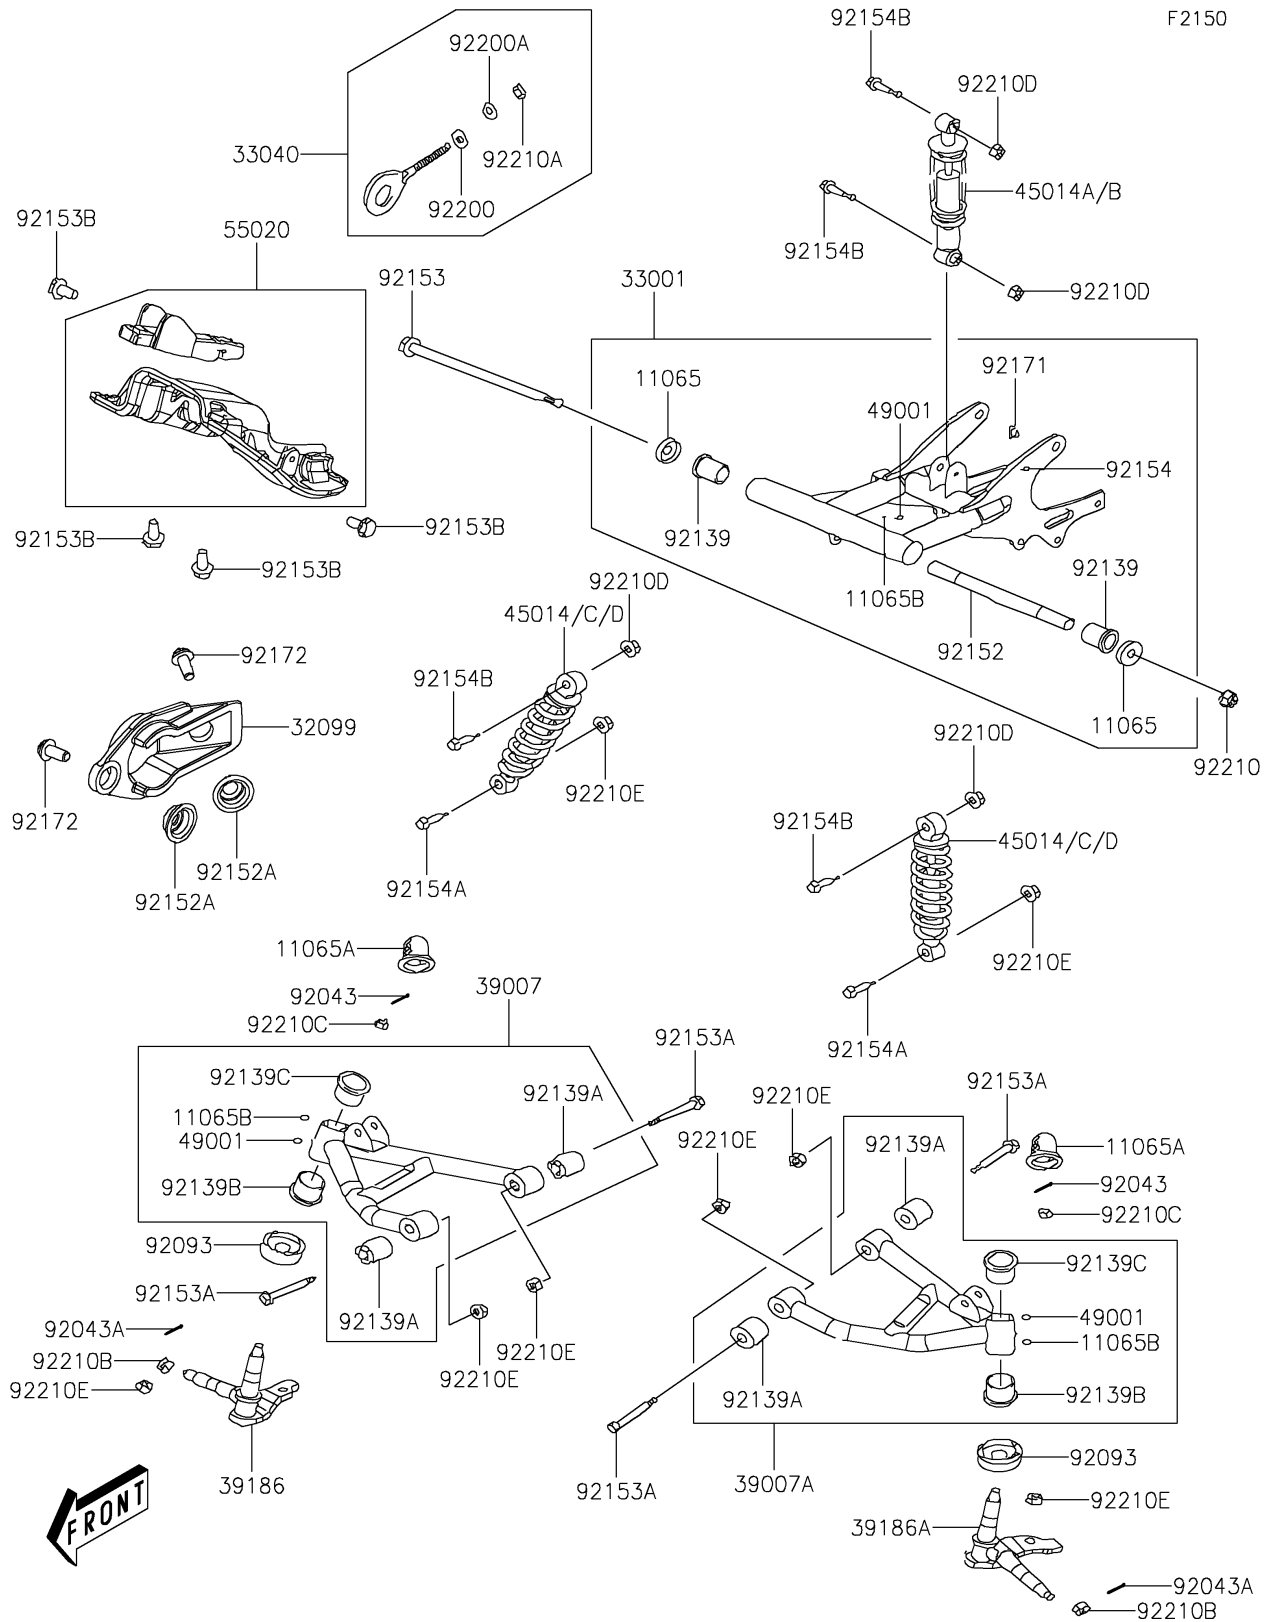

# 2019 KFX®50 PARTS DIAGRAM

## 2019 KFX® 50 PARTS LIST

### Suspension

ITEM NAME	PART NUMBER	QUANTITY
CAP (Ref # 11065)	11065-Y003	2
CAP (Ref # 11065A)	11065-Y004	2
CAP,GREASE NIPPLE (Ref # 11065B)	11065-Y005	3
CASE,KICK STARTER (Ref # 32099)	32099-Y001	1
ARM-COMP-SWING (Ref # 33001)	33001-Y001	1
ADJUSTER-CHAIN (Ref # 33040)	33040-Y001	1
ARM-SUSP,RH (Ref # 39007)	39007-Y001	1
ARM-SUSP,LH (Ref # 39007A)	39007-Y002	1
KNUCKLE,RH (Ref # 39186)	39186-Y001	1
KNUCKLE,LH (Ref # 39186A)	39186-Y002	1
SHOCKABSORBER,FR,GREEN (Ref # 45014)	45014-Y001-960	2
SHOCKABSORBER,RR,GREEN (Ref # 45014B)	45014-Y002-960	1
SHOCKABSORBER,FR,GREEN (Ref # 45014D)	45014-Y003-960	2
NIPPLE-GREASE (Ref # 49001)	49001-Y001	3
GUARD (Ref # 55020)	55020-Y004	1
PIN,2X20 (Ref # 92043)	92043-Y008	2
PIN,3X25 (Ref # 92043A)	92043-Y009	2
SEAL (Ref # 92093)	92093-Y007	2
BUSHING,RR (Ref # 92139)	92139-Y003	2
BUSHING,SUSPENSION ARM (Ref # 92139A)	92139-Y004	4
BUSHING,SUSPENSION ARM (Ref # 92139B)	92139-Y005	2
BUSHING,SUSPENSION ARM (Ref # 92139C)	92139-Y006	2
COLLAR (Ref # 92152)	92152-Y010	1
COLLAR (Ref # 92152A)	92152-Y011	2
BOLT (Ref # 92153)	92153-Y011	1
BOLT,FLANGE,10X50 (Ref # 92153A)	92153-Y042	4
BOLT,6X16 (Ref # 92153B)	92153-Y064	4
BOLT,FLANGE,6X10 (Ref # 92154)	92154-Y038	1
BOLT,HEX,10X40 (Ref # 92154A)	92154-Y148	2

### Suspension

ITEM NAME	PART NUMBER	QUANTITY
BOLT,FLANGE,10X40 (Ref # 92154B)	92154-Y149	4
CLAMP,BRAKE HOSE (Ref # 92171)	92171-Y005	1
SCREW,TAPPING,6X12 (Ref # 92172)	92172-Y070	2
WASHER,8MM (Ref # 92200)	92200-Y016	1
WASHER,8MM (Ref # 92200A)	92200-Y019	1
NUT,14MM (Ref # 92210)	92210-Y012	1
NUT,8MM (Ref # 92210A)	92210-Y018	1
NUT,12MM (Ref # 92210B)	92210-Y023	2
NUT,10MM (Ref # 92210C)	92210-Y024	2
NUT,10MM (Ref # 92210D)	92210-Y029	4
NUT,10MM (Ref # 92210E)	92210-Y034	8