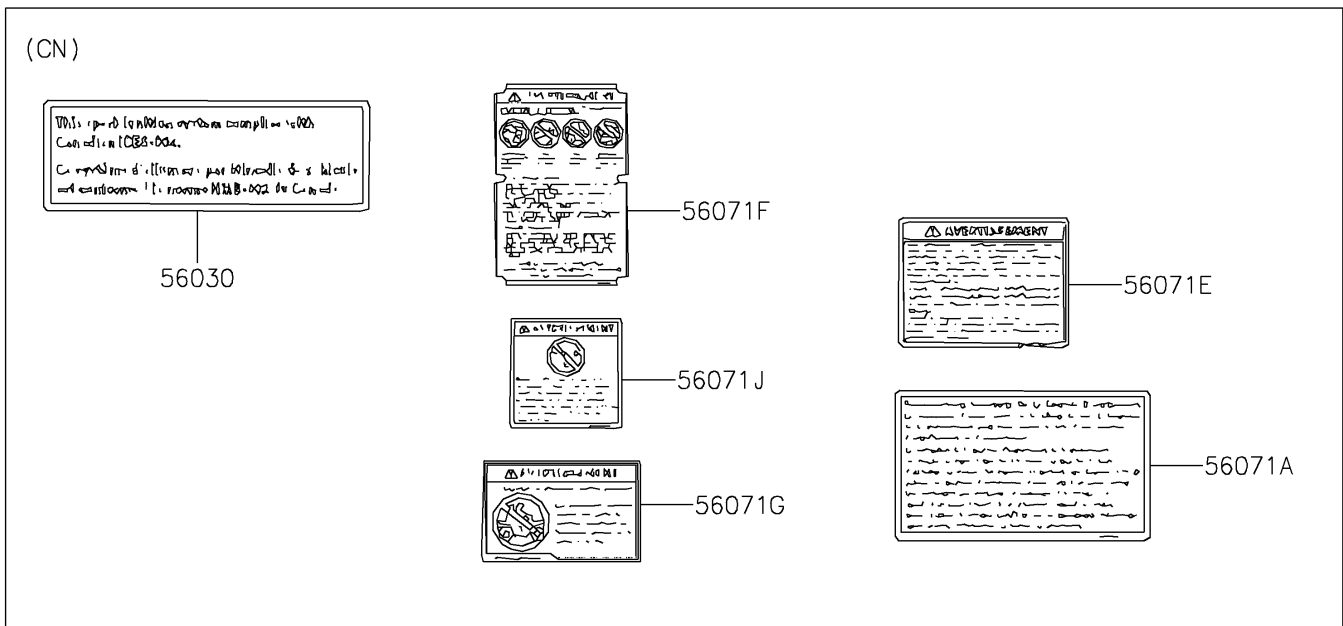

2017 KFX®90 PARTS DIAGRAM

Labels

F2860

56071

56071D

56071B

56071H

56071C

56071I

(CN)

56030

56071F

56071J

56071G

56071E

56071A

2017 KFX®90 PARTS LIST

Labels

ITEM NAME	PART NUMBER	QUANTITY
LABEL,ICES-002 (Ref # 56030)	56030-Y004	1
LABEL-WARNING,DRIVE BELT (Ref # 56071)	56071-Y001	1
LABEL-WARNING (Ref # 56071A)	56071-Y010	1
LABEL-WARNING,OFF ROAD (Ref # 56071B)	56071-Y019	1
LABEL-WARNING,NO PASSENGER (Ref # 56071C)	56071-Y022	1
LABEL-WARNING,TIRE OFF ROAD (Ref # 56071D)	56071-Y023	1
LABEL-WARNING,TIRE OFF ROAD (Ref # 56071E)	56071-Y026	1
LABEL-WARNING,OFF ROAD (Ref # 56071F)	56071-Y027	1
LABEL-WARNING,NO PASSENGER (Ref # 56071G)	56071-Y029	1
LABEL-WARNING,AGE12 (Ref # 56071H)	56071-Y031	1
LABEL-WARNING,TAG OFF ROAD (Ref # 56071I)	56071-Y032	1
LABEL-WARNING,AGE12 (Ref # 56071J)	56071-Y033	1