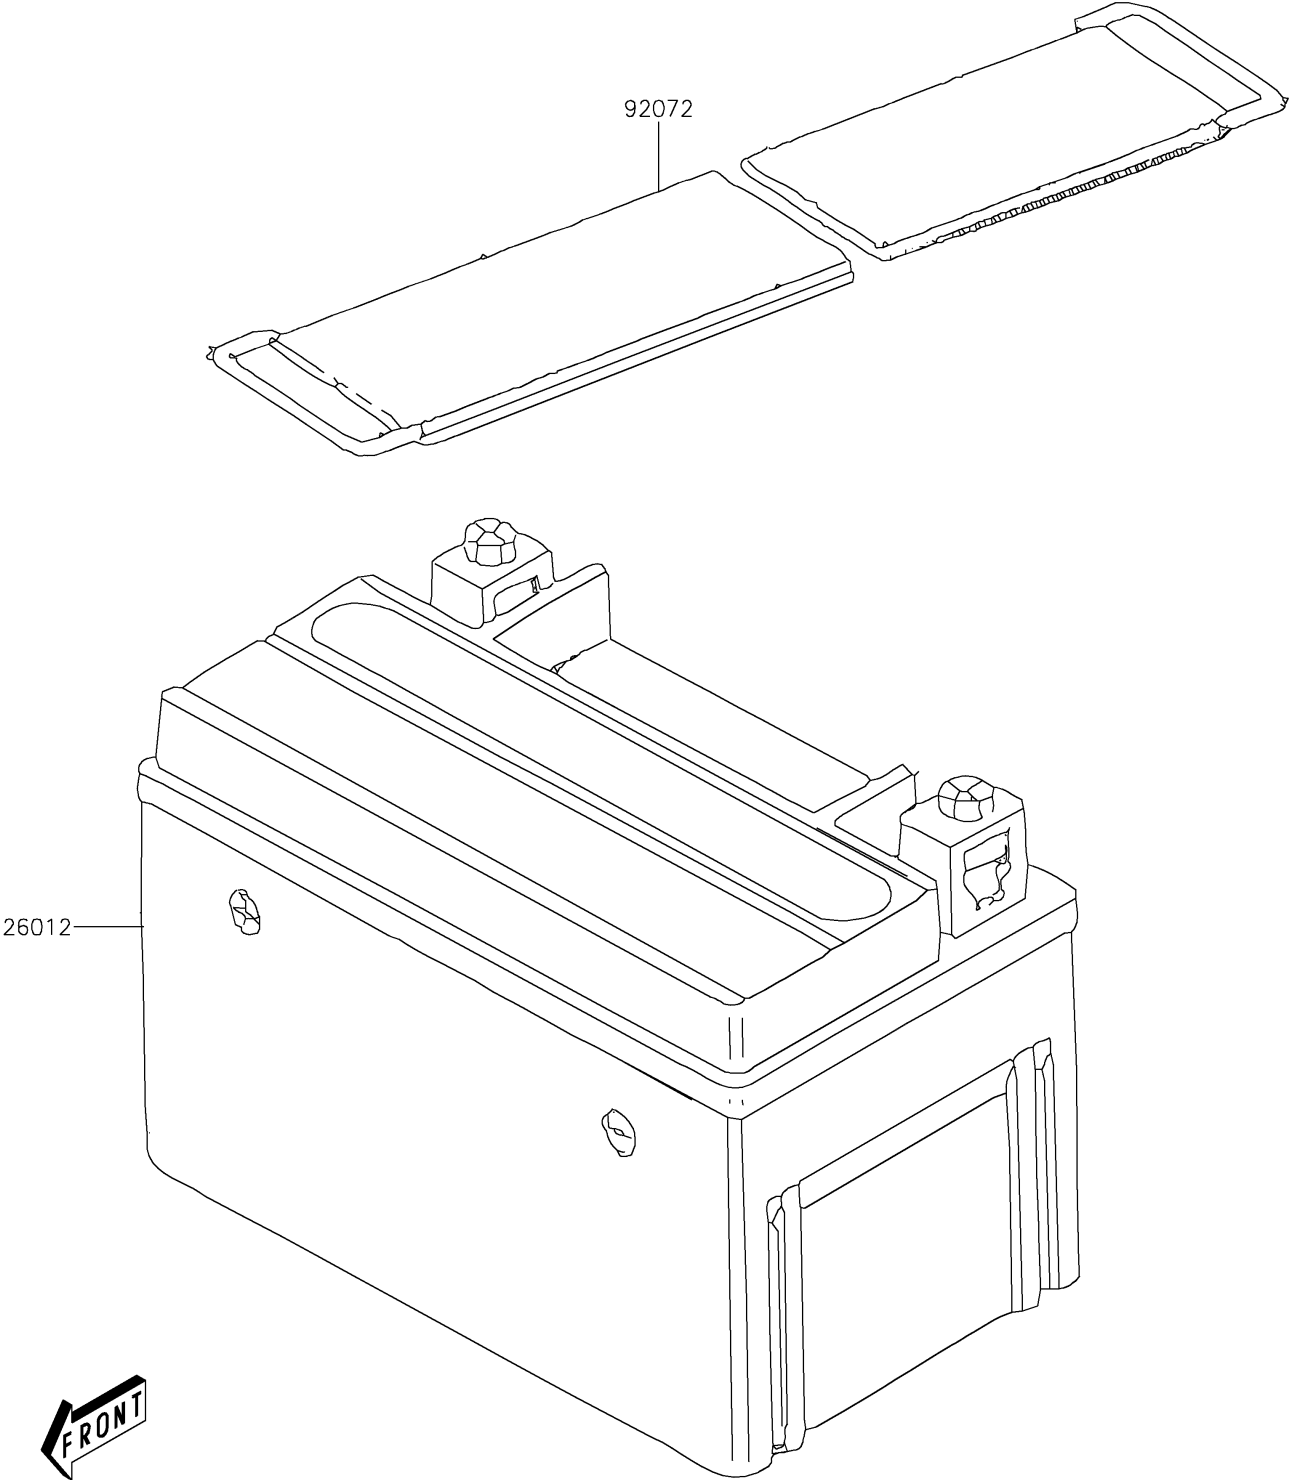

2017 KFX®90 PARTS DIAGRAM

Battery

F2761

2017 KFX®90 PARTS LIST

Battery

ITEM NAME	PART NUMBER	QUANTITY
BATTERY,YTX5L-BS (Ref # 26012)	26012-Y001	1
BAND,BATTERY (Ref # 92072)	92072-Y004	1