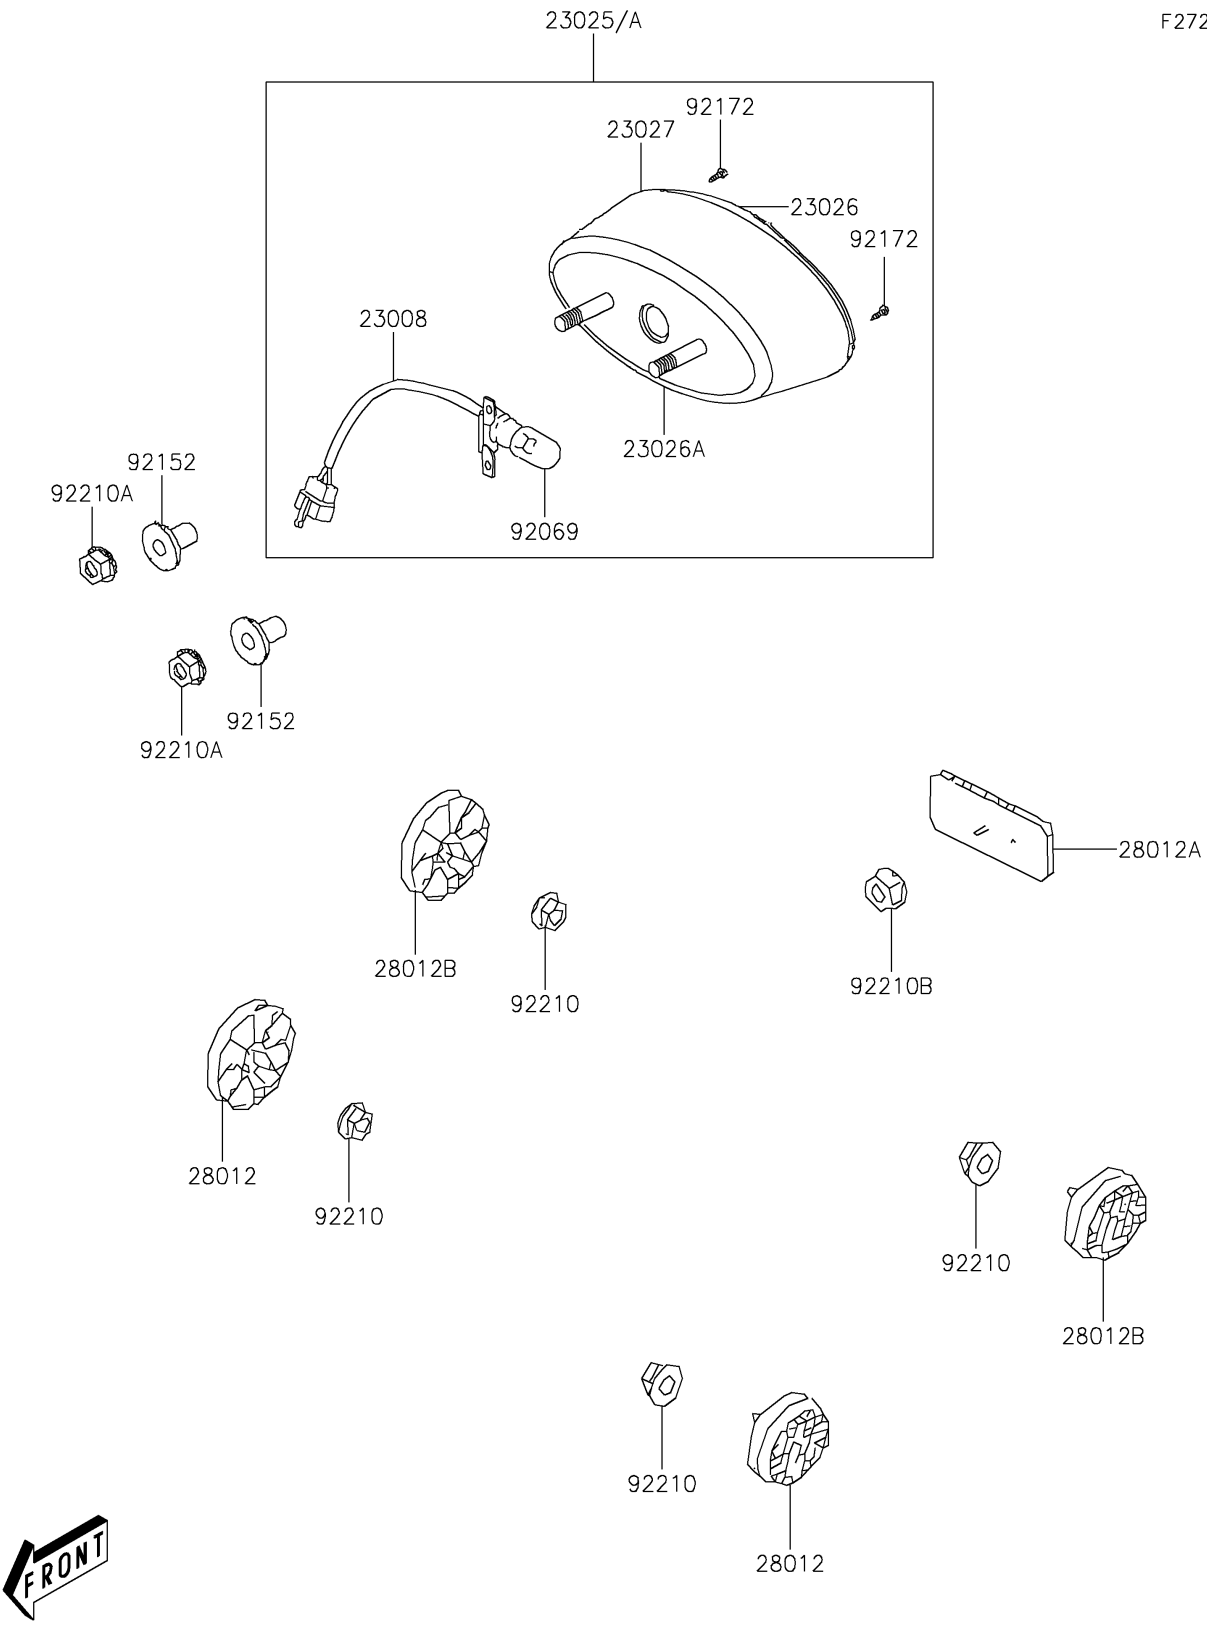

2019 KFX®90 PARTS DIAGRAM

Taillight(s)

F2720

2019 KFX®90 PARTS LIST

Taillight(s)

ITEM NAME	PART NUMBER	QUANTITY
SOCKET-ASSY,TAIL LAMP (Ref # 23008)	23008-Y002	1
LAMP-TAIL (Ref # 23025A)	23025-Y002	1
LENS,TAIL LAMP (Ref # 23026)	23026-Y004	1
LENS,LICENSE (Ref # 23026A)	23026-Y005	1
BODY-COMP-TAIL LAMP (Ref # 23027)	23027-Y001	1
REFLECTOR-REFLEX (Ref # 28012)	28012-Y002	1
REFLECTOR-REFLEX (Ref # 28012A)	28012-Y003	1
REFLECTOR-REFLEX (Ref # 28012B)	28012-Y004	1
BULB (Ref # 92069)	92069-Y001	1
COLLAR (Ref # 92152)	92152-Y013	1
SCREW,4X16 (Ref # 92172)	92172-Y026	1
NUT,6MM (Ref # 92210)	92210-Y026	1
NUT,6MM (Ref # 92210A)	92210-Y027	1
NUT,FLANGE,5MM (Ref # 92210B)	92210-Y053	1