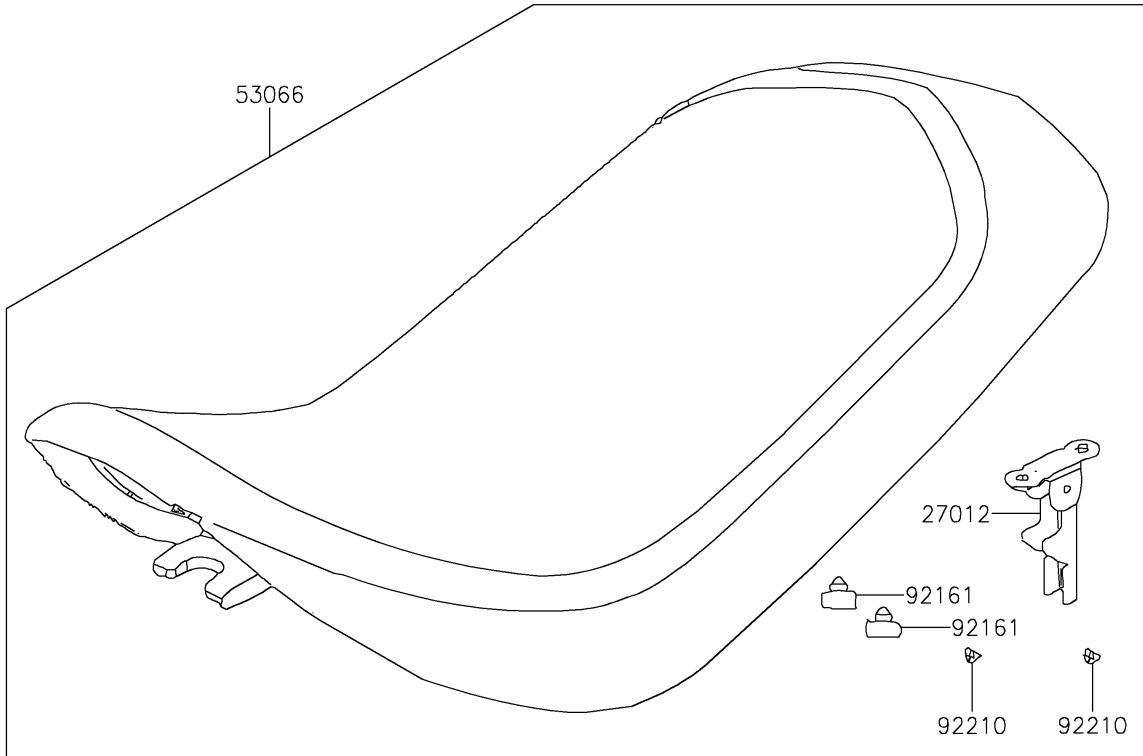

# 2019 KFX®90 PARTS DIAGRAM

Seat

F2510

## 2019 KFX®90 PARTS LIST

Seat

ITEM NAME	PART NUMBER	QUANTITY
HOOK,SEAT LOCK (Ref # 27012)	27012-Y001	1
GAUGE,AIR (Ref # 52005)	52005-Y001	1
SEAT-ASSY (Ref # 53066)	53066-Y001	1
TOOL-KIT (Ref # 56007)	56007-Y001	1
BAND,TOOL (Ref # 92072)	92072-Y002	1
DAMPER (Ref # 92161)	92161-Y004	2
NUT,6MM (Ref # 92210)	92210-Y027	2