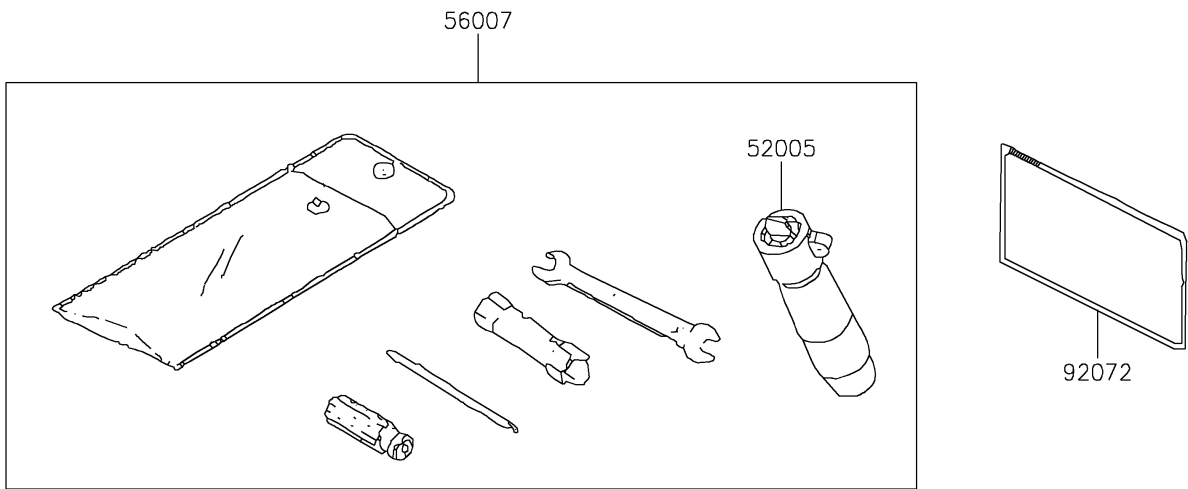

# 2019 KFX®90 PARTS DIAGRAM

Seat

F2510

## 2019 KFX®90 PARTS LIST

Seat

ITEM NAME	PART NUMBER	QUANTITY
HOOK,SEAT LOCK (Ref # 27012)	27012-Y001	1
GAUGE,AIR (Ref # 52005)	52005-Y001	1
SEAT-ASSY (Ref # 53066)	53066-Y001	1
TOOL-KIT (Ref # 56007)	56007-Y001	1
BAND,TOOL (Ref # 92072)	92072-Y002	1
DAMPER (Ref # 92161)	92161-Y004	2
NUT,6MM (Ref # 92210)	92210-Y027	2