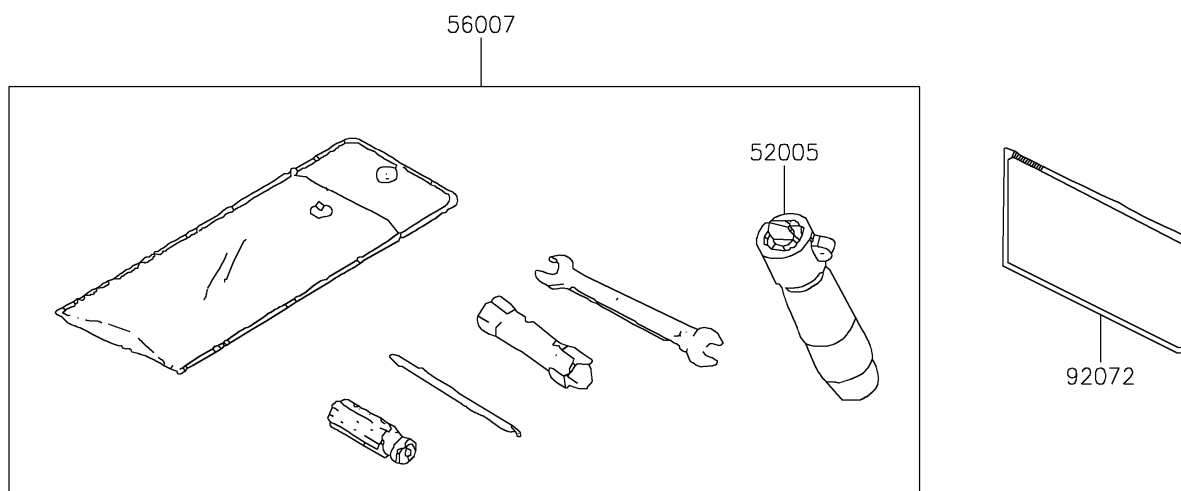

2017 KFX®90 PARTS DIAGRAM

Seat

F2510

2017 KFX®90 PARTS LIST

Seat

ITEM NAME	PART NUMBER	QUANTITY
HOOK,SEAT LOCK (Ref # 27012)	27012-Y001	1
GAUGE,AIR (Ref # 52005)	52005-Y001	1
SEAT-ASSY (Ref # 53066)	53066-Y001	1
TOOL-KIT (Ref # 56007)	56007-Y001	1
BAND,TOOL (Ref # 92072)	92072-Y002	1
DAMPER (Ref # 92161)	92161-Y004	1
NUT,6MM (Ref # 92210)	92210-Y027	1