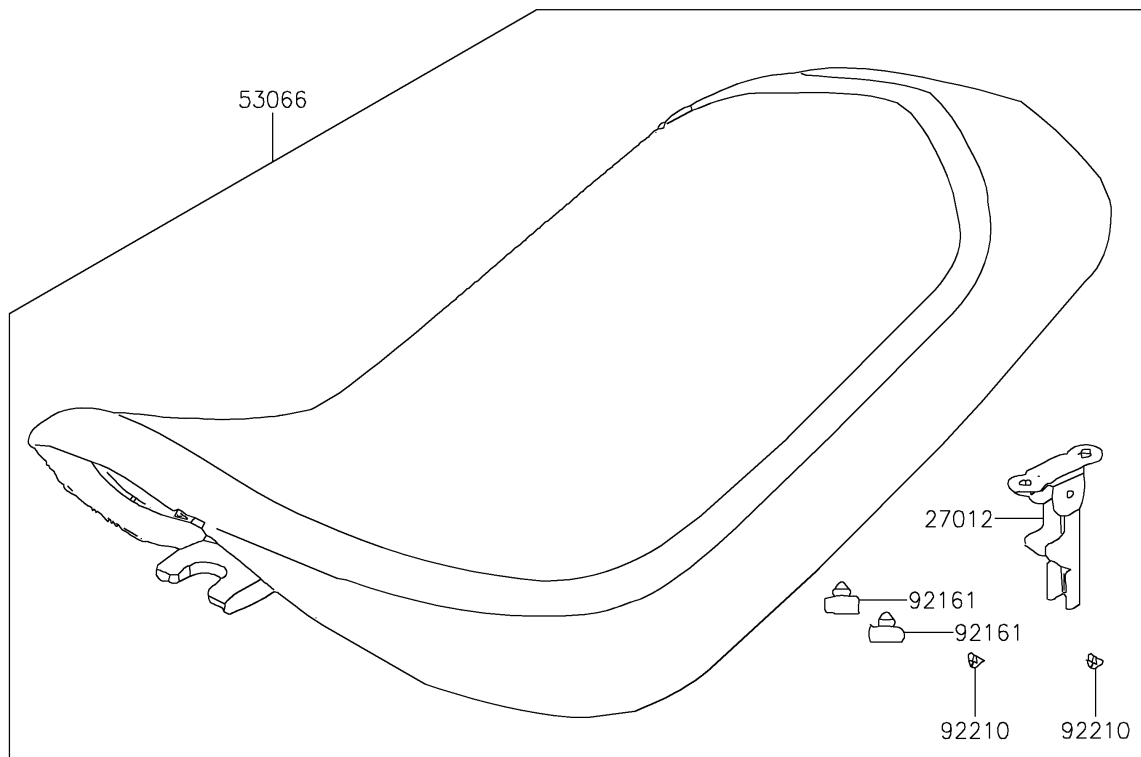

2017 KFX®90 PARTS DIAGRAM

Seat

F2510

2017 KFX®90 PARTS LIST

Seat

ITEM NAME	PART NUMBER	QUANTITY
HOOK,SEAT LOCK (Ref # 27012)	27012-Y001	1
GAUGE,AIR (Ref # 52005)	52005-Y001	1
SEAT-ASSY (Ref # 53066)	53066-Y001	1
TOOL-KIT (Ref # 56007)	56007-Y001	1
BAND,TOOL (Ref # 92072)	92072-Y002	1
DAMPER (Ref # 92161)	92161-Y004	1
NUT,6MM (Ref # 92210)	92210-Y027	1