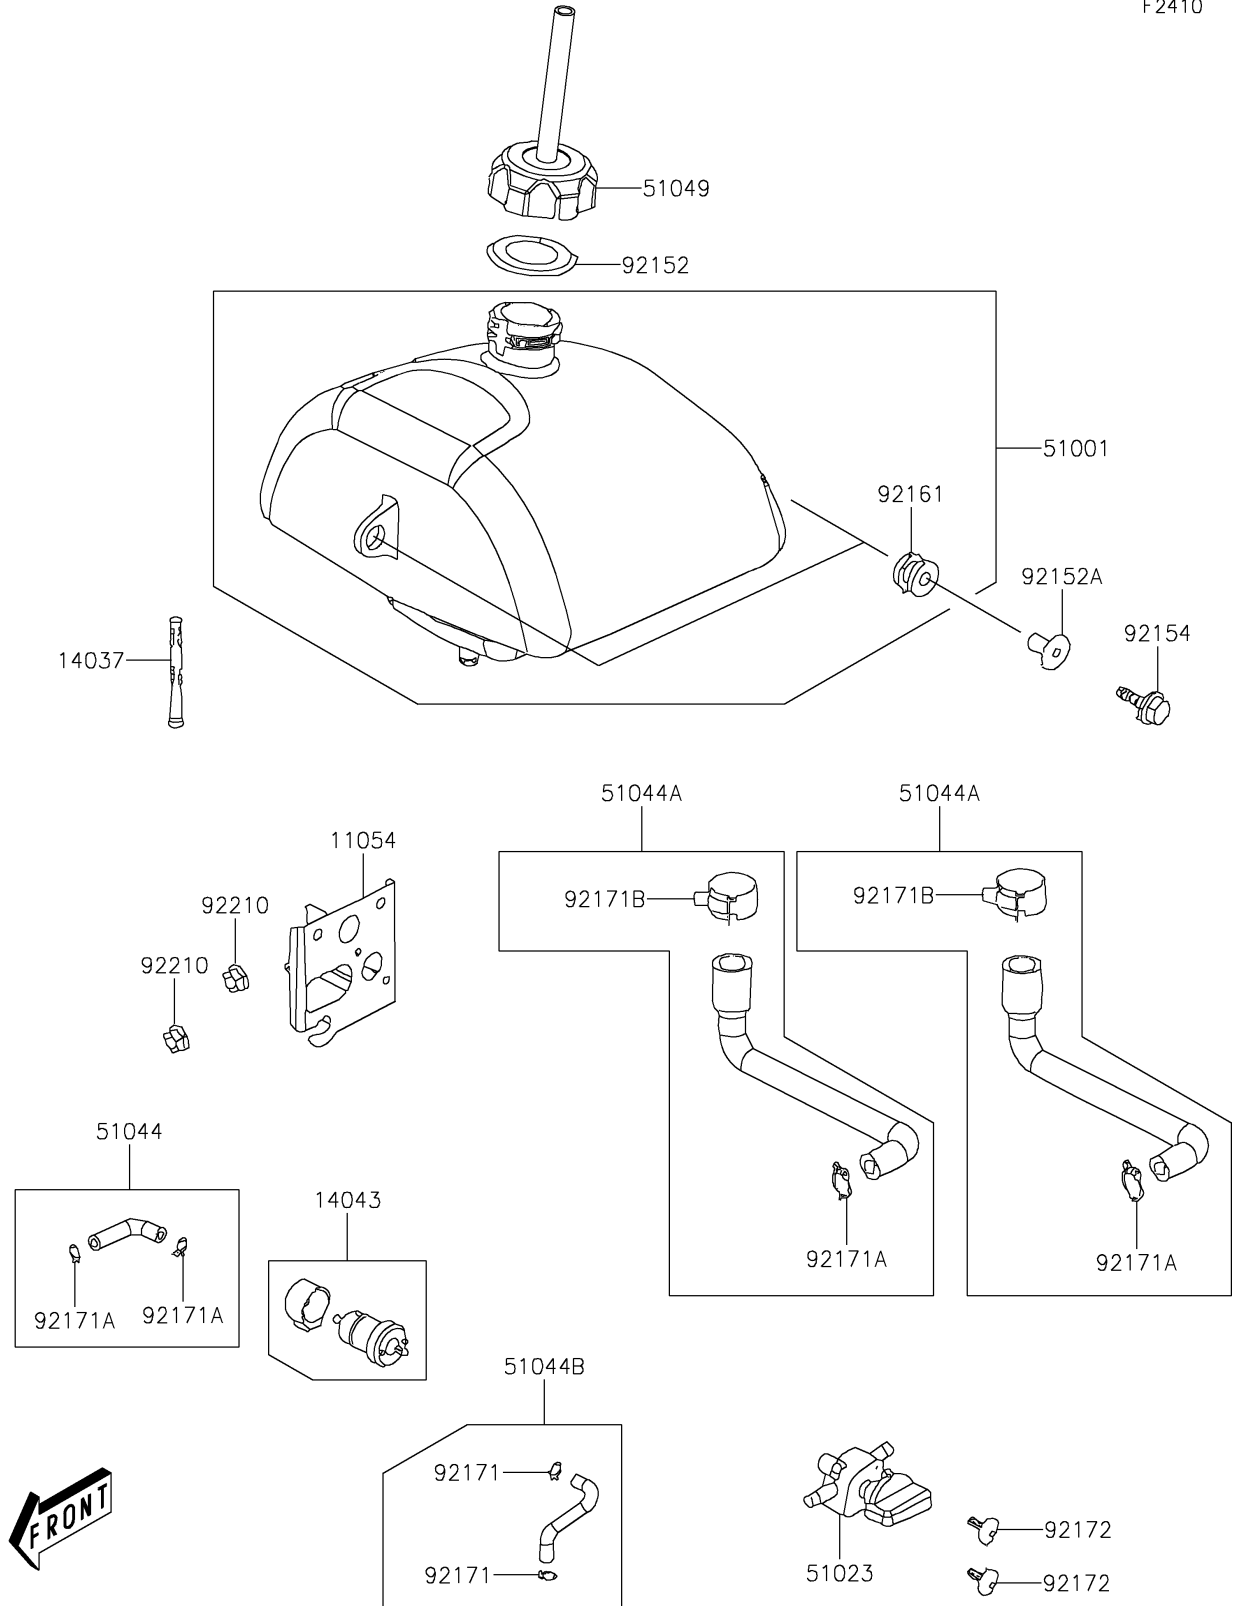

2019 KFX®90 PARTS DIAGRAM

Fuel Tank

F2410

2019 KFX®90 PARTS LIST

Fuel Tank

ITEM NAME	PART NUMBER	QUANTITY
BRACKET (Ref # 11054)	11054-Y003	1
SCREEN (Ref # 14037)	14037-Y001	1
FILTER,FUEL (Ref # 14043)	14043-Y002	1
TANK-COMP-FUEL (Ref # 51001)	51001-Y005	1
TAP-ASSY (Ref # 51023)	51023-Y006	1
TUBE-ASSY,FUEL (Ref # 51044)	51044-Y005	1
TUBE-ASSY,FUEL TANK (Ref # 51044A)	51044-Y007	2
TUBE-ASSY,FUEL (Ref # 51044B)	51044-Y008	1
CAP-TANK (Ref # 51049)	51049-Y002	1
COLLAR (Ref # 92152)	92152-Y001	1
COLLAR (Ref # 92152A)	92152-Y013	2
BOLT,6X20 (Ref # 92154)	92154-Y057	2
DAMPER (Ref # 92161)	92161-Y001	2
CLAMP (Ref # 92171)	92171-Y010	2
CLAMP (Ref # 92171A)	92171-Y011	4
CLAMP (Ref # 92171B)	92171-Y013	4
SCREW,5X16 (Ref # 92172)	92172-Y067	2
NUT,6MM (Ref # 92210)	92210-Y027	2