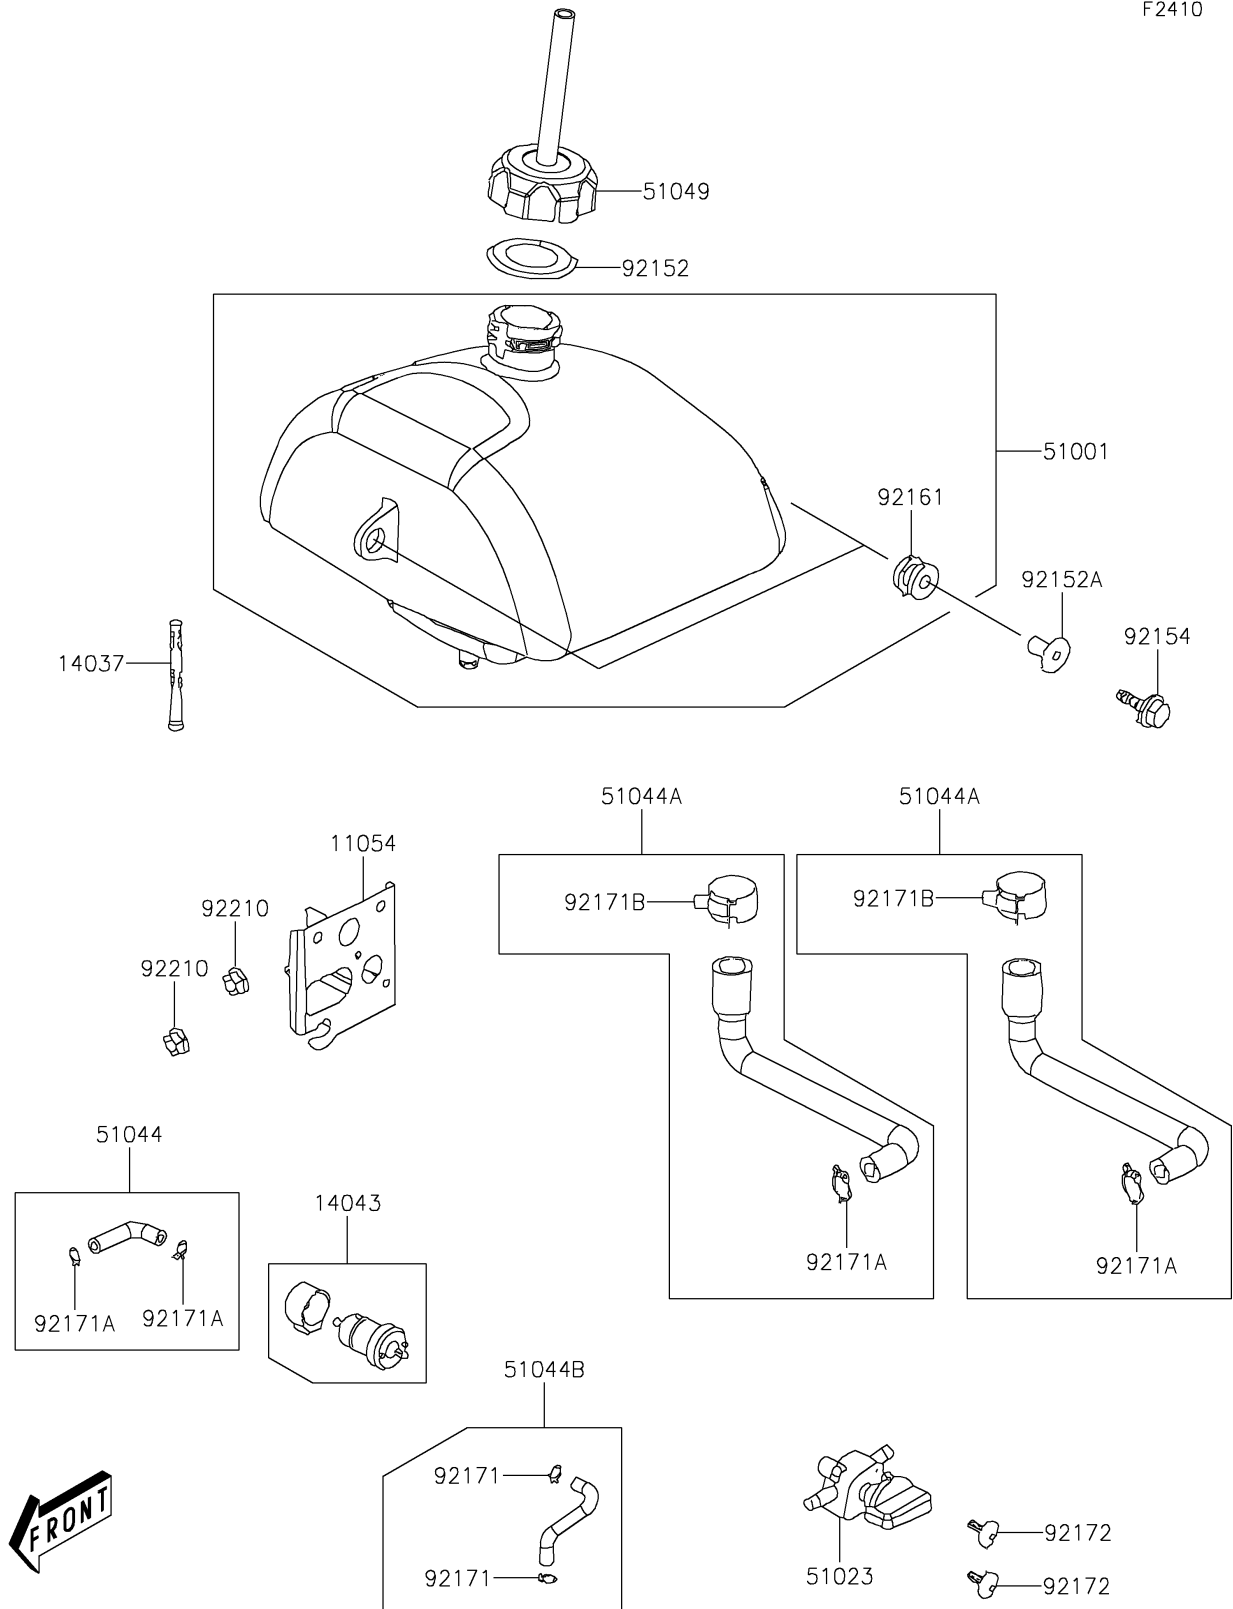

2017 KFX®90 PARTS DIAGRAM

Fuel Tank

F2410

2017 KFX®90 PARTS LIST

Fuel Tank

ITEM NAME	PART NUMBER	QUANTITY
BRACKET (Ref # 11054)	11054-Y003	1
SCREEN (Ref # 14037)	14037-Y001	1
FILTER,FUEL (Ref # 14043)	14043-Y002	1
TANK-COMP-FUEL (Ref # 51001)	51001-Y005	1
TAP-ASSY (Ref # 51023)	51023-Y006	1
TUBE-ASSY,FUEL (Ref # 51044)	51044-Y005	1
TUBE-ASSY,FUEL TANK (Ref # 51044A)	51044-Y007	1
TUBE-ASSY,FUEL (Ref # 51044B)	51044-Y008	1
CAP-TANK (Ref # 51049)	51049-Y002	1
COLLAR (Ref # 92152)	92152-Y001	1
COLLAR (Ref # 92152A)	92152-Y013	1
BOLT,6X20 (Ref # 92154)	92154-Y057	1
DAMPER (Ref # 92161)	92161-Y001	1
CLAMP (Ref # 92171)	92171-Y010	1
CLAMP (Ref # 92171A)	92171-Y011	1
CLAMP (Ref # 92171B)	92171-Y013	1
SCREW,5X16 (Ref # 92172)	92172-Y067	1
NUT,6MM (Ref # 92210)	92210-Y027	1