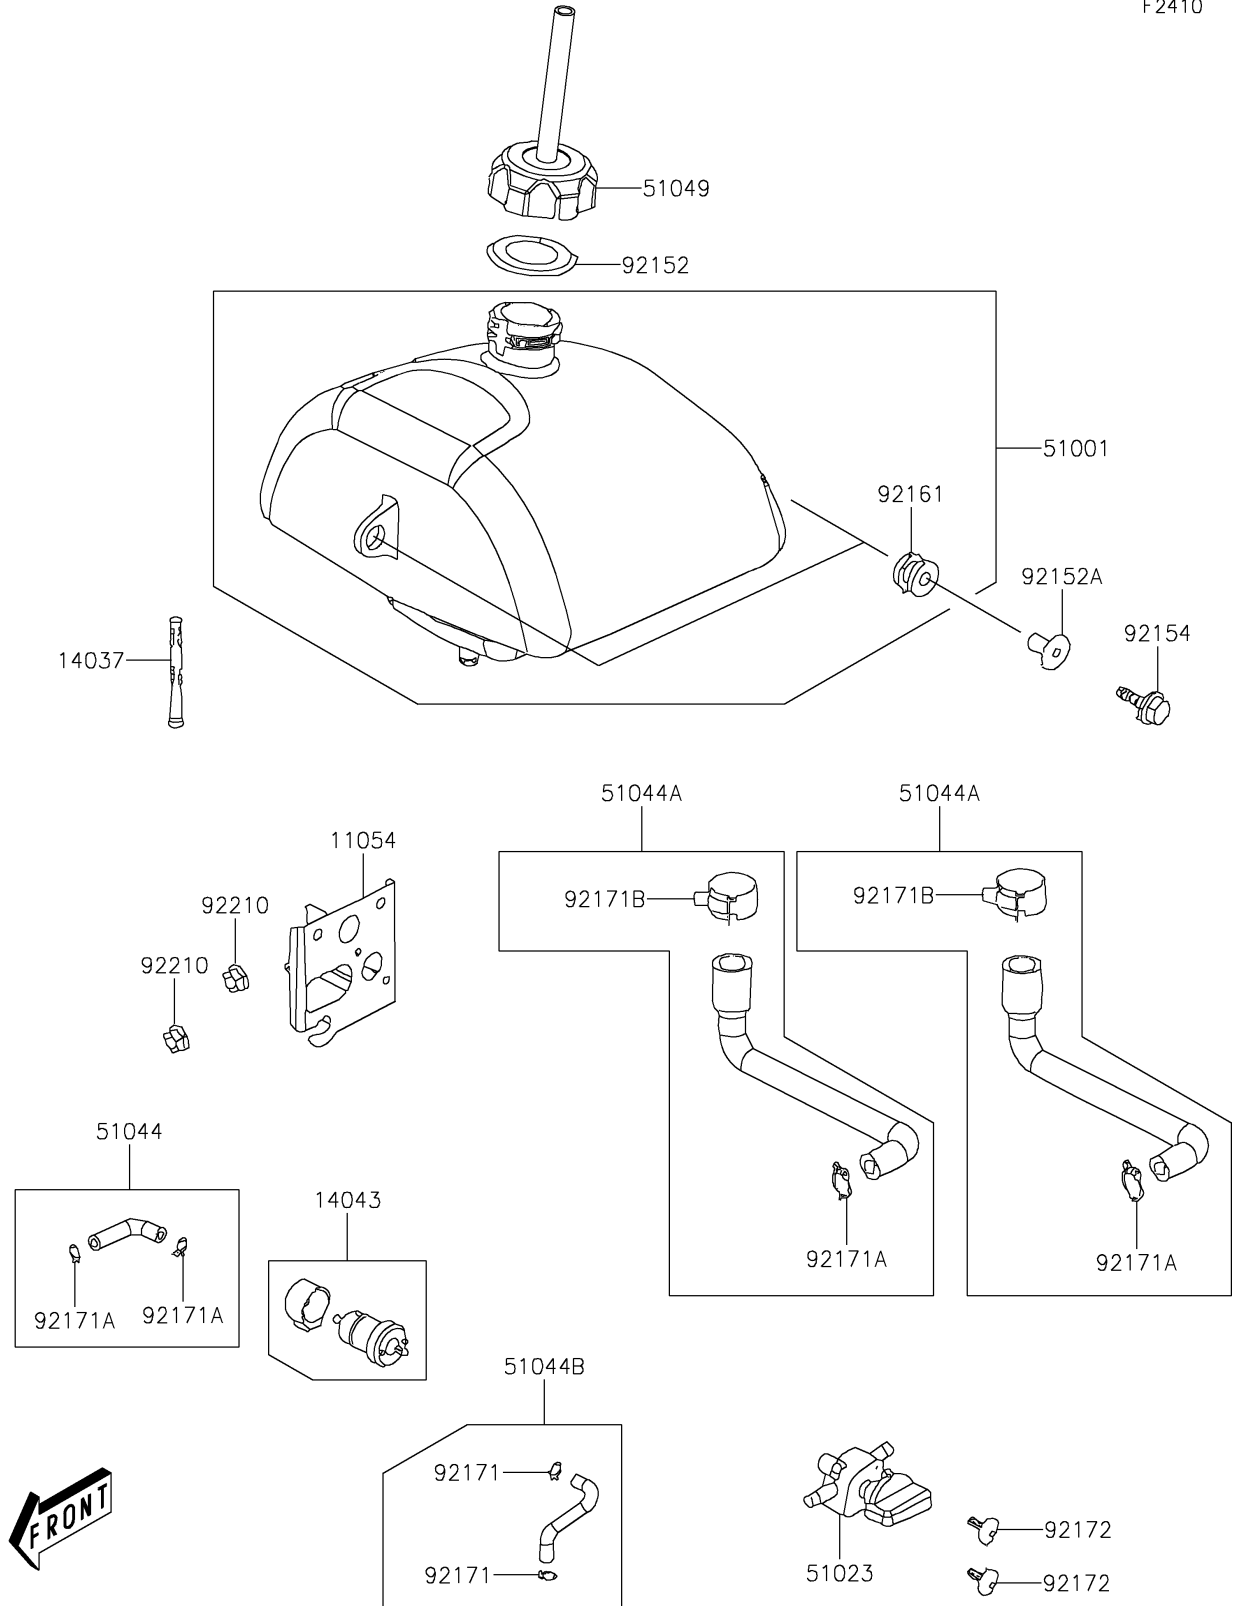

2017 KFX®90 PARTS DIAGRAM

Fuel Tank

F2410

2017 KFX® 90 PARTS LIST

Fuel Tank

ITEM NAME	PART NUMBER	QUANTITY
BRACKET (Ref # 11054)	11054-Y003	1
SCREEN (Ref # 14037)	14037-Y001	1
FILTER,FUEL (Ref # 14043)	14043-Y002	1
TANK-COMP-FUEL (Ref # 51001)	51001-Y005	1
TAP-ASSY (Ref # 51023)	51023-Y006	1
TUBE-ASSY,FUEL (Ref # 51044)	51044-Y005	1
TUBE-ASSY,FUEL TANK (Ref # 51044A)	51044-Y007	2
TUBE-ASSY,FUEL (Ref # 51044B)	51044-Y008	1
CAP-TANK (Ref # 51049)	51049-Y002	1
COLLAR (Ref # 92152)	92152-Y001	1
COLLAR (Ref # 92152A)	92152-Y013	2
BOLT,6X20 (Ref # 92154)	92154-Y057	2
DAMPER (Ref # 92161)	92161-Y001	2
CLAMP (Ref # 92171)	92171-Y010	2
CLAMP (Ref # 92171A)	92171-Y011	4
CLAMP (Ref # 92171B)	92171-Y013	4
SCREW,5X16 (Ref # 92172)	92172-Y067	2
NUT,6MM (Ref # 92210)	92210-Y027	2