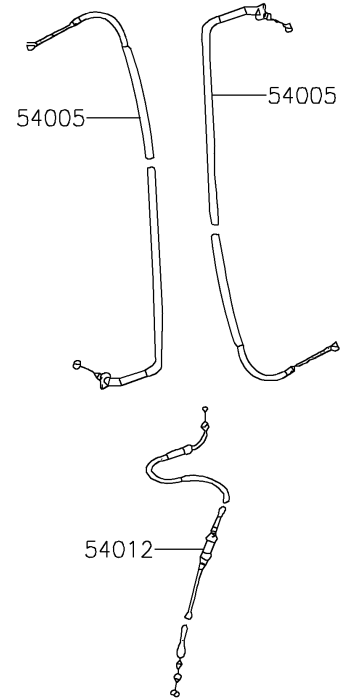

2017 KFX®90 PARTS DIAGRAM

Handlebar

F2310

2017 KFX®90 PARTS LIST

Handlebar

ITEM NAME	PART NUMBER	QUANTITY
BRACKET (Ref # 11054)	11054-Y001	1
GASKET (Ref # 11061)	11061-Y017	1
PLATE (Ref # 13271)	13271-Y008	1
PLATE,CHOKE (Ref # 13272)	13272-Y002	1
COVER-ASSY,HANDLE (Ref # 16146)	16146-Y001	1
SWITCH,STOP (Ref # 27010)	27010-Y003	1
STOPPER (Ref # 32085)	32085-Y001	1
CASE,LWR (Ref # 32099)	32099-Y002	1
CASE,UPP (Ref # 32099A)	32099-Y003	1
HANDLE (Ref # 46003)	46003-Y001	1
HOLDER-HANDLE,UPP,RH (Ref # 46012)	46012-Y001	1
HOLDER-HANDLE,UPP,LH (Ref # 46012A)	46012-Y002	1
HOLDER-HANDLE,LWR (Ref # 46012B)	46012-Y003	1
GRIP,HANDLE (Ref # 46075)	46075-Y002	1
LEVER-ASSY-GRIP,RH (Ref # 46076)	46076-Y001	1
HOUSING-ASSY-CONTROL,LH (Ref # 46091)	46091-Y001	1
LEVER-GRIP,CHOKE (Ref # 46092)	46092-Y001	1
LEVER-GRIP,RH (Ref # 46092A)	46092-Y002	1
CABLE-BRAKE,FR (Ref # 54005)	54005-Y001	1
CABLE-THROTTLE (Ref # 54012)	54012-Y001	1
SPACER (Ref # 92026)	92026-Y007	1
PLUG (Ref # 92066)	92066-Y002	1
BAND (Ref # 92072)	92072-Y001	1
SPRING,RETURN (Ref # 92145)	92145-Y020	1
SPRING (Ref # 92145A)	92145-Y021	1
COLLAR (Ref # 92152)	92152-Y012	1
BOLT (Ref # 92153)	92153-Y002	1
BOLT,6X22 (Ref # 92153A)	92153-Y009	1
BOLT,FLANGE,6X16 (Ref # 92153B)	92153-Y025	1

2017 KFX®90 PARTS LIST

Handlebar

ITEM NAME	PART NUMBER	QUANTITY
BOLT,SOCKET,6X20 (Ref # 92153C)	92153-Y060	1
BOLT (Ref # 92153D)	92153-Y071	1
BOLT,SOCKET,6X25 (Ref # 92154)	92154-Y146	1
SCREW,PAN,3X8 (Ref # 92172)	92172-Y005	1
SCREW,PAN,4X16 (Ref # 92172A)	92172-Y008	1
SCREW,PAN,5X22 (Ref # 92172B)	92172-Y069	1
WASHER,10MM (Ref # 92200)	92200-Y020	1
WASHER (Ref # 92200A)	92200-Y022	1
NUT,6MM (Ref # 92210)	92210-Y008	1
NUT (Ref # 92210A)	92210-Y015	1
NUT,10MM (Ref # 92210B)	92210-Y034	1
NUT,HEX,5MM (Ref # 92210C)	92210-Y057	1