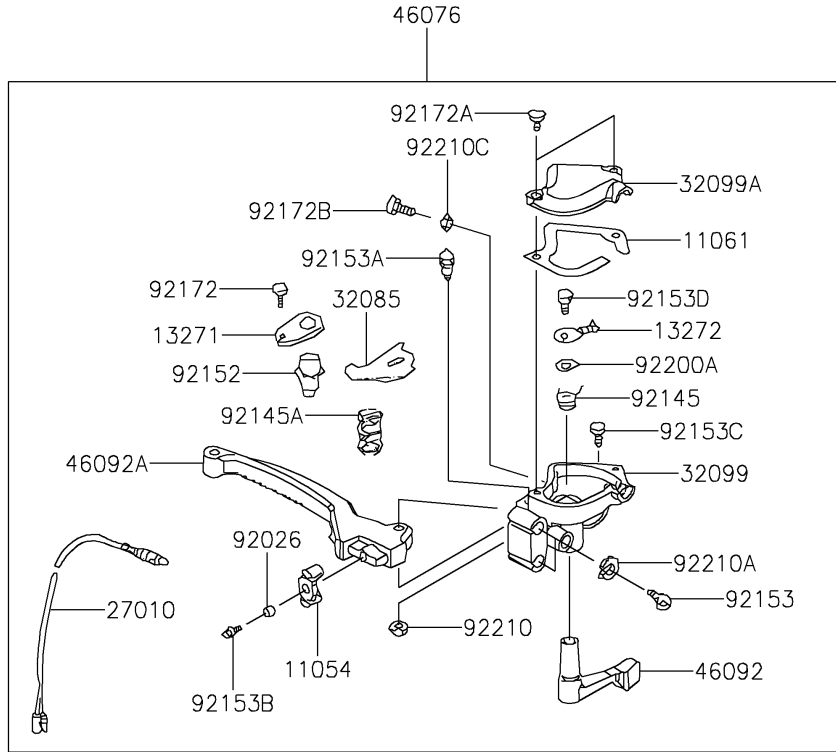

2017 KFX®90 PARTS DIAGRAM

Handlebar

F2310

2017 KFX®90 PARTS LIST

Handlebar

ITEM NAME	PART NUMBER	QUANTITY
BRACKET (Ref # 11054)	11054-Y001	1
GASKET (Ref # 11061)	11061-Y017	1
PLATE (Ref # 13271)	13271-Y008	1
PLATE,CHOKE (Ref # 13272)	13272-Y002	1
COVER-ASSY,HANDLE (Ref # 16146)	16146-Y001	1
SWITCH,STOP (Ref # 27010)	27010-Y003	1
STOPPER (Ref # 32085)	32085-Y001	1
CASE,LWR (Ref # 32099)	32099-Y002	1
CASE,UPP (Ref # 32099A)	32099-Y003	1
HANDLE (Ref # 46003)	46003-Y001	1
HOLDER-HANDLE,UPP,RH (Ref # 46012)	46012-Y001	1
HOLDER-HANDLE,UPP,LH (Ref # 46012A)	46012-Y002	1
HOLDER-HANDLE,LWR (Ref # 46012B)	46012-Y003	1
GRIP,HANDLE (Ref # 46075)	46075-Y002	1
LEVER-ASSY-GRIP,RH (Ref # 46076)	46076-Y001	1
HOUSING-ASSY-CONTROL,LH (Ref # 46091)	46091-Y001	1
LEVER-GRIP,CHOKE (Ref # 46092)	46092-Y001	1
LEVER-GRIP,RH (Ref # 46092A)	46092-Y002	1
CABLE-BRAKE,FR (Ref # 54005)	54005-Y001	1
CABLE-THROTTLE (Ref # 54012)	54012-Y001	1
SPACER (Ref # 92026)	92026-Y007	1
PLUG (Ref # 92066)	92066-Y002	1
BAND (Ref # 92072)	92072-Y001	1
SPRING,RETURN (Ref # 92145)	92145-Y020	1
SPRING (Ref # 92145A)	92145-Y021	1
COLLAR (Ref # 92152)	92152-Y012	1
BOLT (Ref # 92153)	92153-Y002	1
BOLT,6X22 (Ref # 92153A)	92153-Y009	1
BOLT,FLANGE,6X16 (Ref # 92153B)	92153-Y025	1

2017 KFX®90 PARTS LIST

Handlebar

ITEM NAME	PART NUMBER	QUANTITY
BOLT,SOCKET,6X20 (Ref # 92153C)	92153-Y060	1
BOLT (Ref # 92153D)	92153-Y071	1
BOLT,SOCKET,6X25 (Ref # 92154)	92154-Y146	1
SCREW,PAN,3X8 (Ref # 92172)	92172-Y005	1
SCREW,PAN,4X16 (Ref # 92172A)	92172-Y008	1
SCREW,PAN,5X22 (Ref # 92172B)	92172-Y069	1
WASHER,10MM (Ref # 92200)	92200-Y020	1
WASHER (Ref # 92200A)	92200-Y022	1
NUT,6MM (Ref # 92210)	92210-Y008	1
NUT (Ref # 92210A)	92210-Y015	1
NUT,10MM (Ref # 92210B)	92210-Y034	1
NUT,HEX,5MM (Ref # 92210C)	92210-Y057	1