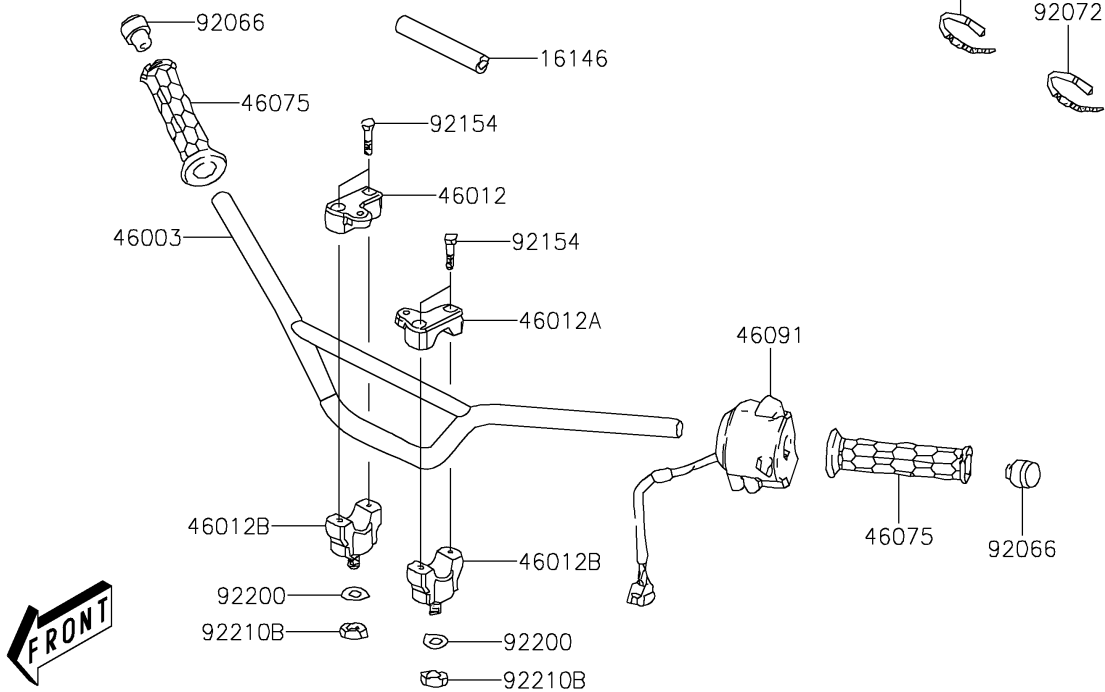

2017 KFX®90 PARTS DIAGRAM

Handlebar

F2310

2017 KFX®90 PARTS LIST

Handlebar

ITEM NAME	PART NUMBER	QUANTITY
BRACKET (Ref # 11054)	11054-Y001	1
GASKET (Ref # 11061)	11061-Y017	1
PLATE (Ref # 13271)	13271-Y008	1
PLATE,CHOKE (Ref # 13272)	13272-Y002	1
COVER-ASSY,HANDLE (Ref # 16146)	16146-Y001	1
SWITCH,STOP (Ref # 27010)	27010-Y003	1
STOPPER (Ref # 32085)	32085-Y001	1
CASE,LWR (Ref # 32099)	32099-Y002	1
CASE,UPP (Ref # 32099A)	32099-Y003	1
HANDLE (Ref # 46003)	46003-Y001	1
HOLDER-HANDLE,UPP,RH (Ref # 46012)	46012-Y001	1
HOLDER-HANDLE,UPP,LH (Ref # 46012A)	46012-Y002	1
HOLDER-HANDLE,LWR (Ref # 46012B)	46012-Y003	1
GRIP,HANDLE (Ref # 46075)	46075-Y002	1
LEVER-ASSY-GRIP,RH (Ref # 46076)	46076-Y001	1
HOUSING-ASSY-CONTROL,LH (Ref # 46091)	46091-Y001	1
LEVER-GRIP,CHOKE (Ref # 46092)	46092-Y001	1
LEVER-GRIP,RH (Ref # 46092A)	46092-Y002	1
CABLE-BRAKE,FR (Ref # 54005)	54005-Y001	1
CABLE-THROTTLE (Ref # 54012)	54012-Y001	1
SPACER (Ref # 92026)	92026-Y007	1
PLUG (Ref # 92066)	92066-Y002	1
BAND (Ref # 92072)	92072-Y001	1
SPRING,RETURN (Ref # 92145)	92145-Y020	1
SPRING (Ref # 92145A)	92145-Y021	1
COLLAR (Ref # 92152)	92152-Y012	1
BOLT (Ref # 92153)	92153-Y002	1
BOLT,6X22 (Ref # 92153A)	92153-Y009	1
BOLT,FLANGE,6X16 (Ref # 92153B)	92153-Y025	1

2017 KFX®90 PARTS LIST

Handlebar

ITEM NAME	PART NUMBER	QUANTITY
BOLT,SOCKET,6X20 (Ref # 92153C)	92153-Y060	1
BOLT (Ref # 92153D)	92153-Y071	1
BOLT,SOCKET,6X25 (Ref # 92154)	92154-Y146	1
SCREW,PAN,3X8 (Ref # 92172)	92172-Y005	1
SCREW,PAN,4X16 (Ref # 92172A)	92172-Y008	1
SCREW,PAN,5X22 (Ref # 92172B)	92172-Y069	1
WASHER,10MM (Ref # 92200)	92200-Y020	1
WASHER (Ref # 92200A)	92200-Y022	1
NUT,6MM (Ref # 92210)	92210-Y008	1
NUT (Ref # 92210A)	92210-Y015	1
NUT,10MM (Ref # 92210B)	92210-Y034	1
NUT,HEX,5MM (Ref # 92210C)	92210-Y057	1