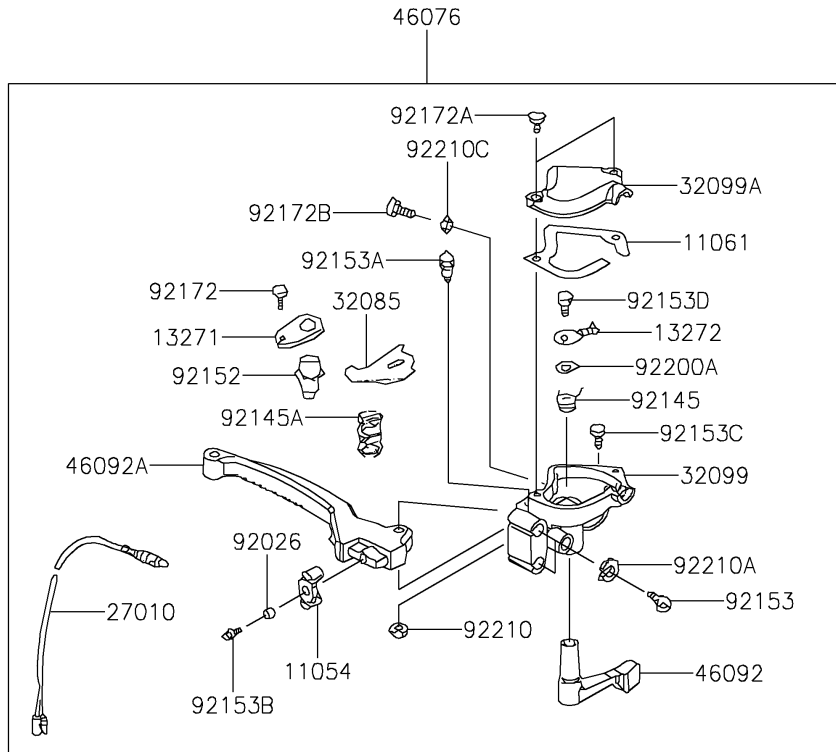

2017 KFX®90 PARTS DIAGRAM

Handlebar

F2310

2017 KFX®90 PARTS LIST

Handlebar

ITEM NAME	PART NUMBER	QUANTITY
BRACKET (Ref # 11054)	11054-Y001	1
GASKET (Ref # 11061)	11061-Y017	1
PLATE (Ref # 13271)	13271-Y008	1
PLATE,CHOKE (Ref # 13272)	13272-Y002	1
COVER-ASSY,HANDLE (Ref # 16146)	16146-Y001	1
SWITCH,STOP (Ref # 27010)	27010-Y003	1
STOPPER (Ref # 32085)	32085-Y001	1
CASE,LWR (Ref # 32099)	32099-Y002	1
CASE,UPP (Ref # 32099A)	32099-Y003	1
HANDLE (Ref # 46003)	46003-Y001	1
HOLDER-HANDLE,UPP,RH (Ref # 46012)	46012-Y001	1
HOLDER-HANDLE,UPP,LH (Ref # 46012A)	46012-Y002	1
HOLDER-HANDLE,LWR (Ref # 46012B)	46012-Y003	1
GRIP,HANDLE (Ref # 46075)	46075-Y002	1
LEVER-ASSY-GRIP,RH (Ref # 46076)	46076-Y001	1
HOUSING-ASSY-CONTROL,LH (Ref # 46091)	46091-Y001	1
LEVER-GRIP,CHOKE (Ref # 46092)	46092-Y001	1
LEVER-GRIP,RH (Ref # 46092A)	46092-Y002	1
CABLE-BRAKE,FR (Ref # 54005)	54005-Y001	1
CABLE-THROTTLE (Ref # 54012)	54012-Y001	1
SPACER (Ref # 92026)	92026-Y007	1
PLUG (Ref # 92066)	92066-Y002	1
BAND (Ref # 92072)	92072-Y001	1
SPRING,RETURN (Ref # 92145)	92145-Y020	1
SPRING (Ref # 92145A)	92145-Y021	1
COLLAR (Ref # 92152)	92152-Y012	1
BOLT (Ref # 92153)	92153-Y002	1
BOLT,6X22 (Ref # 92153A)	92153-Y009	1
BOLT,FLANGE,6X16 (Ref # 92153B)	92153-Y025	1

2017 KFX®90 PARTS LIST

Handlebar

ITEM NAME	PART NUMBER	QUANTITY
BOLT,SOCKET,6X20 (Ref # 92153C)	92153-Y060	1
BOLT (Ref # 92153D)	92153-Y071	1
BOLT,SOCKET,6X25 (Ref # 92154)	92154-Y146	1
SCREW,PAN,3X8 (Ref # 92172)	92172-Y005	1
SCREW,PAN,4X16 (Ref # 92172A)	92172-Y008	1
SCREW,PAN,5X22 (Ref # 92172B)	92172-Y069	1
WASHER,10MM (Ref # 92200)	92200-Y020	1
WASHER (Ref # 92200A)	92200-Y022	1
NUT,6MM (Ref # 92210)	92210-Y008	1
NUT (Ref # 92210A)	92210-Y015	1
NUT,10MM (Ref # 92210B)	92210-Y034	1
NUT,HEX,5MM (Ref # 92210C)	92210-Y057	1