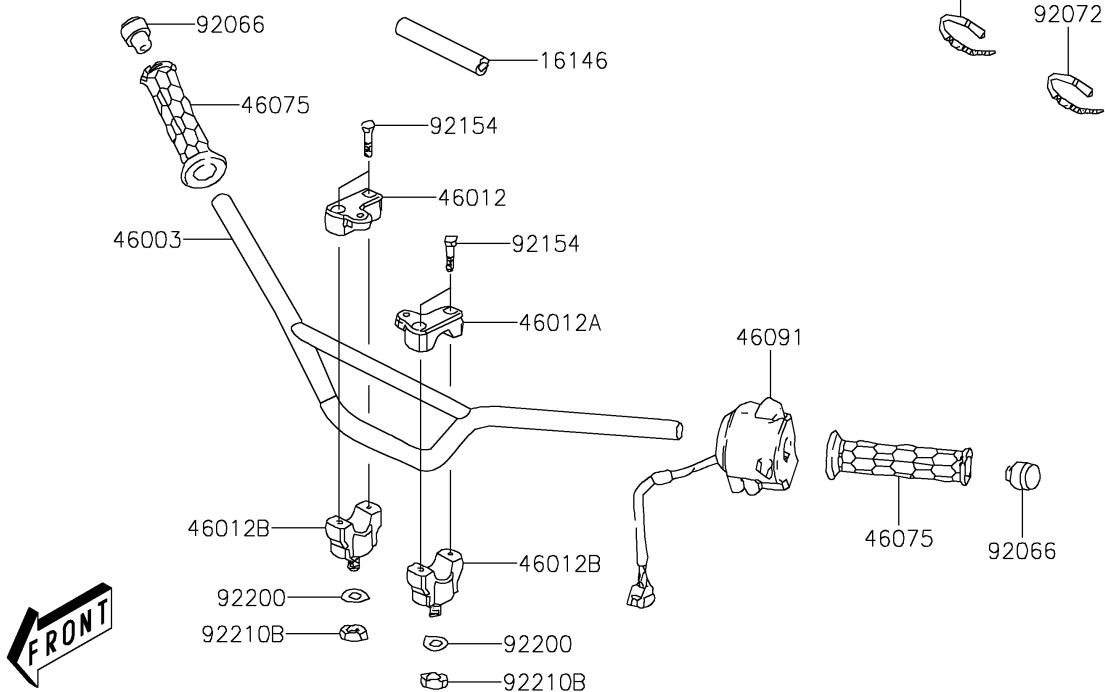

2017 KFX®90 PARTS DIAGRAM

Handlebar

F2310

2017 KFX®90 PARTS LIST

Handlebar

ITEM NAME	PART NUMBER	QUANTITY
BRACKET (Ref # 11054)	11054-Y001	1
GASKET (Ref # 11061)	11061-Y017	1
PLATE (Ref # 13271)	13271-Y008	1
PLATE,CHOKE (Ref # 13272)	13272-Y002	1
COVER-ASSY,HANDLE (Ref # 16146)	16146-Y001	1
SWITCH,STOP (Ref # 27010)	27010-Y003	1
STOPPER (Ref # 32085)	32085-Y001	1
CASE,LWR (Ref # 32099)	32099-Y002	1
CASE,UPP (Ref # 32099A)	32099-Y003	1
HANDLE (Ref # 46003)	46003-Y001	1
HOLDER-HANDLE,UPP,RH (Ref # 46012)	46012-Y001	1
HOLDER-HANDLE,UPP,LH (Ref # 46012A)	46012-Y002	1
HOLDER-HANDLE,LWR (Ref # 46012B)	46012-Y003	1
GRIP,HANDLE (Ref # 46075)	46075-Y002	1
LEVER-ASSY-GRIP,RH (Ref # 46076)	46076-Y001	1
HOUSING-ASSY-CONTROL,LH (Ref # 46091)	46091-Y001	1
LEVER-GRIP,CHOKE (Ref # 46092)	46092-Y001	1
LEVER-GRIP,RH (Ref # 46092A)	46092-Y002	1
CABLE-BRAKE,FR (Ref # 54005)	54005-Y001	1
CABLE-THROTTLE (Ref # 54012)	54012-Y001	1
SPACER (Ref # 92026)	92026-Y007	1
PLUG (Ref # 92066)	92066-Y002	1
BAND (Ref # 92072)	92072-Y001	1
SPRING,RETURN (Ref # 92145)	92145-Y020	1
SPRING (Ref # 92145A)	92145-Y021	1
COLLAR (Ref # 92152)	92152-Y012	1
BOLT (Ref # 92153)	92153-Y002	1
BOLT,6X22 (Ref # 92153A)	92153-Y009	1
BOLT,FLANGE,6X16 (Ref # 92153B)	92153-Y025	1

2017 KFX®90 PARTS LIST

Handlebar

ITEM NAME	PART NUMBER	QUANTITY
BOLT,SOCKET,6X20 (Ref # 92153C)	92153-Y060	1
BOLT (Ref # 92153D)	92153-Y071	1
BOLT,SOCKET,6X25 (Ref # 92154)	92154-Y146	1
SCREW,PAN,3X8 (Ref # 92172)	92172-Y005	1
SCREW,PAN,4X16 (Ref # 92172A)	92172-Y008	1
SCREW,PAN,5X22 (Ref # 92172B)	92172-Y069	1
WASHER,10MM (Ref # 92200)	92200-Y020	1
WASHER (Ref # 92200A)	92200-Y022	1
NUT,6MM (Ref # 92210)	92210-Y008	1
NUT (Ref # 92210A)	92210-Y015	1
NUT,10MM (Ref # 92210B)	92210-Y034	1
NUT,HEX,5MM (Ref # 92210C)	92210-Y057	1